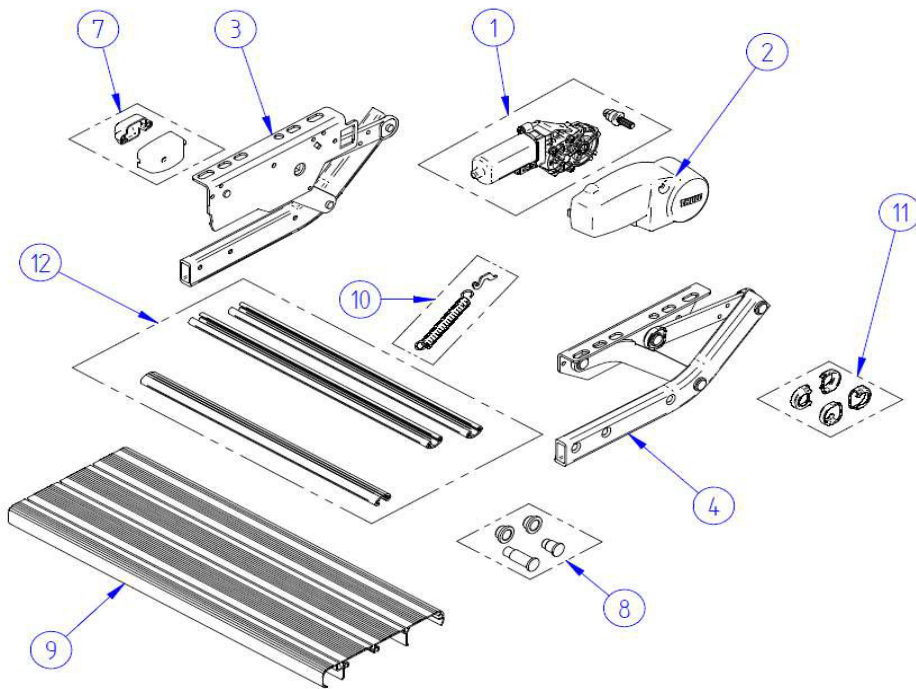

2015 SPARE PARTS LIST
Thule SINGLE STEP V10 & V15

THULE
SWEDEN
V01 - OSE600 / OSE602

THULE Single step V15 12V & Manual

OSE600-01

THULE Single step V15 12V460 Short

OSE602-01

2015 SPARE PARTS LIST

Thule SINGLE STEP V10 & V15

V01 - OSE600 / OSE602

	ART.NR.	DESCRIPTION	RVS Part No
1	1500602970	12V MOTOR WITH SHAFT THULE STEP V15	RVZ 1292
2	1500602264	MOTOR COVER THULE STEP V10	
3	1500602265	LH SIDE ASSY THULE STEP V10	
4	1500602266	RH SIDE ASSY THULE STEP V10	
5	1500602267	LH SIDE ASSY THULE STEP V10 SHORT	
6	1500602268	RH SIDE ASSY THULE STEP V10 SHORT	
7	1500602272	SWITCH PROTECTION COVER V10 (2PCS)	
8	1500602273	REPAIR KIT RIVET THULE STEP V10	RVZ 1290
9	308251	FOOT BOARD SINGLE STEP 12V460	
	1500602271	FOOT BOARD SINGLE STEP 12V520	
	308253	FOOT BOARD SINGLE STEP 12V550 – MANUAL 550	
10	1500602274	SPRING ASSY THULE STEP V10 (2PCS)	RVZ 0289
11	1500602971	SHOCK ABSORBER THULE STEP V15 - 4PCS	
12	1500602276	CON.PROFILES THULE STEP 460 V10 (3PCS)	
	1500602277	CON. PROFILES THULE STEP 520 V10 (3PCS)	
	1500602278	CON. PROFILES THULE STEP 550 V10 (3PCS)	
13	1500602279	CON PROFILES THULE STEP 460 V10 SHORT (4PCS)	
	1500602956	CON PROFILES THULE STEP 630 V10 SHORT (4PCS)	
14	1500602269	REPAIR KIT RIVET THULE STEP V10 SHORT	
15	1500602270	FOOT BOARD 12V460 SHORT V10	
	1500602957	FOOT BOARD 12V630 SHORT V10	