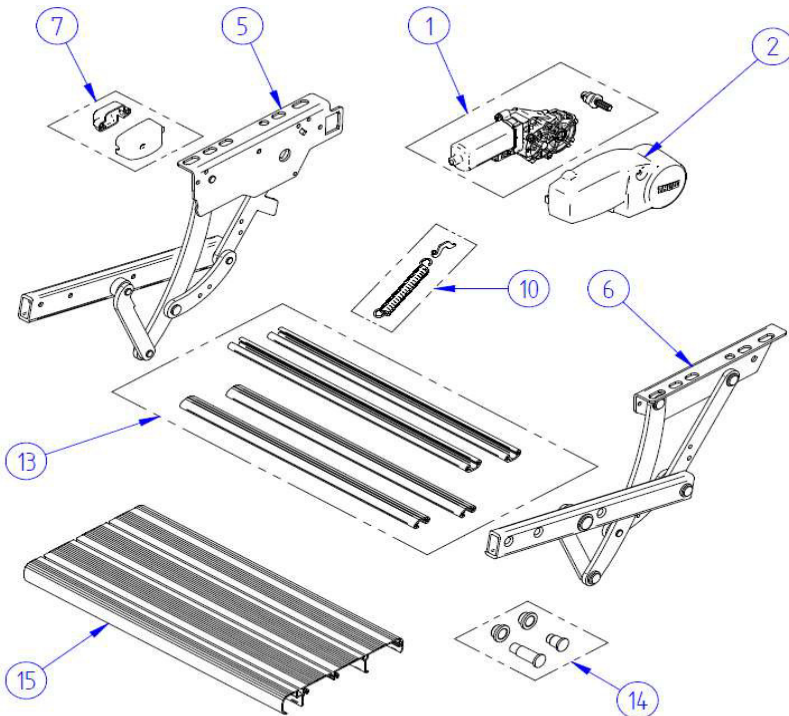

2015 SPARE PARTS LIST
Thule SINGLE STEP V10 & V15

THULE
SWEDEN
V01 - OSE600 / OSE602

THULE Single step V15 12V & Manual

OSE600-01

THULE Single step V15 12V460 Short

OSE602-01

2015 SPARE PARTS LIST

Thule SINGLE STEP V10 & V15

V01 - OSE600 / OSE602

	ART.NR.	DESCRIPTION	RVS Part No
1	1500602970	12V MOTOR WITH SHAFT THULE STEP V15	RVZ 1292
2	1500602264	MOTOR COVER THULE STEP V10	
3	1500602265	LH SIDE ASSY THULE STEP V10	
4	1500602266	RH SIDE ASSY THULE STEP V10	
5	1500602267	LH SIDE ASSY THULE STEP V10 SHORT	
6	1500602268	RH SIDE ASSY THULE STEP V10 SHORT	
7	1500602272	SWITCH PROTECTION COVER V10 (2PCS)	
8	1500602273	REPAIR KIT RIVET THULE STEP V10	RVZ 1290
9	308251	FOOT BOARD SINGLE STEP 12V460	
	1500602271	FOOT BOARD SINGLE STEP 12V520	
	308253	FOOT BOARD SINGLE STEP 12V550 – MANUAL 550	
10	1500602274	SPRING ASSY THULE STEP V10 (2PCS)	RVZ 0289
11	1500602971	SHOCK ABSORBER THULE STEP V15 - 4PCS	
12	1500602276	CON.PROFILES THULE STEP 460 V10 (3PCS)	
	1500602277	CON. PROFILES THULE STEP 520 V10 (3PCS)	
	1500602278	CON. PROFILES THULE STEP 550 V10 (3PCS)	
13	1500602279	CON PROFILES THULE STEP 460 V10 SHORT (4PCS)	
	1500602956	CON PROFILES THULE STEP 630 V10 SHORT (4PCS)	
14	1500602269	REPAIR KIT RIVET THULE STEP V10 SHORT	
15	1500602270	FOOT BOARD 12V460 SHORT V10	
	1500602957	FOOT BOARD 12V630 SHORT V10	