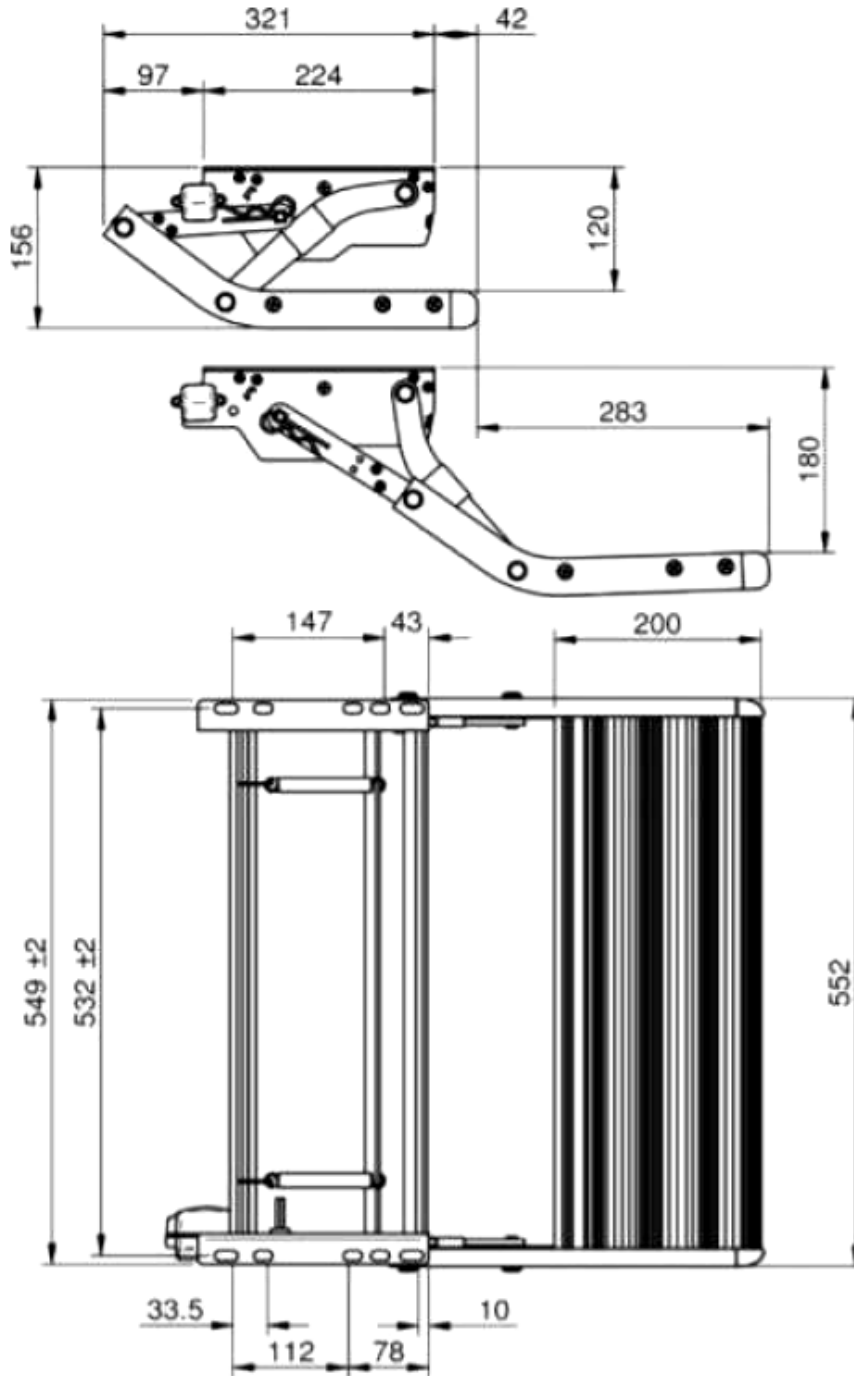

DIMENSIONS

Thule Single Manual Step 550mm Wide (RVP100B)