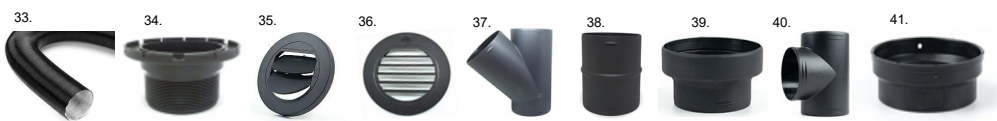

CLICK ON IMAGE OR PART NUMBER TO VIEW PRODUCT

65mm Additional Ducting Parts

80mm Additional Ducting Parts

90mm Additional Ducting Parts

No#	65mm Additional Ducting Parts	RV Supplies Code	2D Autoterm	4D Autoterm	4D Secondary	2/4/6 Combi	Vario Heat
1	Autoterm 65mm Ducting. Per 1 Meter	TR40230	✓	X	X	✓	X
2	Autoterm 65mm Mounting Flange	RVZ8290	✓	X	X	✓	X
3	Autoterm 65mm Closable	RVZ8292	✓	X	X	✓	X
4	Autoterm 65mm Non-Closable	RVZ8294	✓	X	X	✓	X
13	Truma Swivel 65mm Air Outlet	TR39971-01	✓	X	X	✓	X
15	Autoterm 65mm 45° Y Adaptor	RVZ8296	✓	X	X	✓	X
21	Autoterm 65mm Duct Joiner	RVZ8295	✓	X	X	✓	X
7	Truma End outlet EN	TR40171-05	✓	X	X	✓	X
10	Truma End outlet nut EM	TR40181-01	✓	X	X	✓	X
11	Truma Ducting Air Vent Outlet	TR40280-01	✓	X	X	✓	X
12	Truma Ducting Air Vent Outlet Housing	TR40280-01	✓	X	X	✓	X
14	Truma 65mm Equal "Y"	TR40192-01	✓	X	X	✓	X
18	Truma 65mm Ducting Saddle	TR40241-01	✓	X	X	✓	X
19	Truma 65mm Blanking Plug	TR34310-01	X	X	X	✓	X
20	Truma 65mm 90° Elbow	TR40740-01	✓	X	X	✓	X
5	Whale Black Fixed Grille Outlet	RVD4310	✓	X	X	✓	X
6	Whale White Fixed Grille Outlet	RVD4320	✓	X	X	✓	X
8	Whale Black Directional Outlet	RVD4305	✓	X	X	✓	X
9	Whale White Directional Outlet	RVD4315	✓	X	X	✓	X
16	Whale Y Connector	RVD4510	✓	X	X	✓	X
17	Whale T Connector	RVD4505	✓	X	X	✓	X
No#	80mm Additional Ducting Parts	RV Supplies Code	2D Autoterm	4D Autoterm	4D Secondary	2 /4/6 Combi	Vario Heat
22	Autoterm 80mm Ducting. Per 0.5 Meter	TR39450-01	X	X	✓	X	✓
23	Autoterm 80mm Mounting Flange	RVZ8271	X	X	✓	X	✓
24	Autoterm 80/90mm Closable	RVZ8270	X	X	✓	X	✓
25	Autoterm 80/90mm Non-Closable	RVZ8260	X	X	✓	X	✓
32	Autoterm 80mm Duct Joiner	RVZ8275	X	X	✓	X	✓
26	Truma Swivel 80mm Air Outlet	TR39971-01	X	X	✓	X	✓
27	Autoterm 80mm 45° Y Adaptor	RVZ8272	X	X	✓	X	✓
28	Truma 80mm 90° Elbow	TR39492-01	X	X	✓	X	✓
29	Truma Y 80mm to 2 x 65mm Outlets	TR39611-01	X	X	✓	X	✓
30	Truma 80mm T Adaptor	TR39541-01	X	X	✓	X	✓
31	Truma T 80mm to 2 x 65mm Outlets	TR39540-00	X	X	✓	X	✓
No#	90mm Additional Ducting Parts	RV Supplies Code	2D Autoterm	4D Autoterm	4D Secondary	2 /4/6 Combi	Vario Heat
33	Autoterm 90mm Ducting. Per 1 Meter	RVZ8262	X	✓	✓	X	X
34	Autoterm 90mm Mounting flange	RVZ8258	X	✓	✓	X	X
35	Autoterm 80/90mm Closable	RVZ8270	X	✓	✓	X	X
36	Autoterm 80/90mm Non-Closable	RVZ8270	X	✓	✓	X	X
37	Autoterm 90mm 45° Y Adaptor	RVZ8266	X	✓	✓	X	X
38	Autoterm 90mm Duct Joiner	RVZ8264	X	✓	✓	X	X
39	Autoterm 90mm - 80mm Reducer	RVZ8257	X	✓	✓	X	X
40	Autoterm 90mm T Adaptor	RVZ8268	X	✓	✓	X	X
41	Autoterm 96-90mm Adaptor	RVZ8256	X	✓	✓	X	X