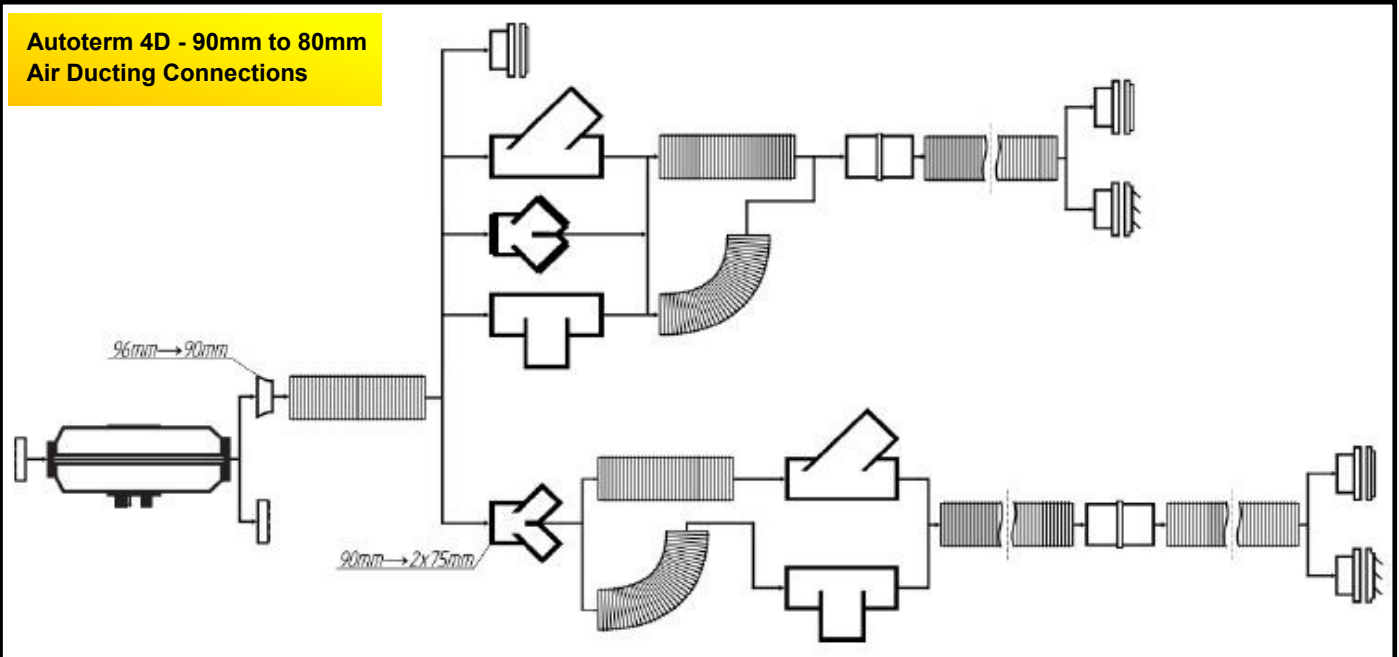

**Autoterm 4D - 90mm to 80mm
Air Ducting Connections**