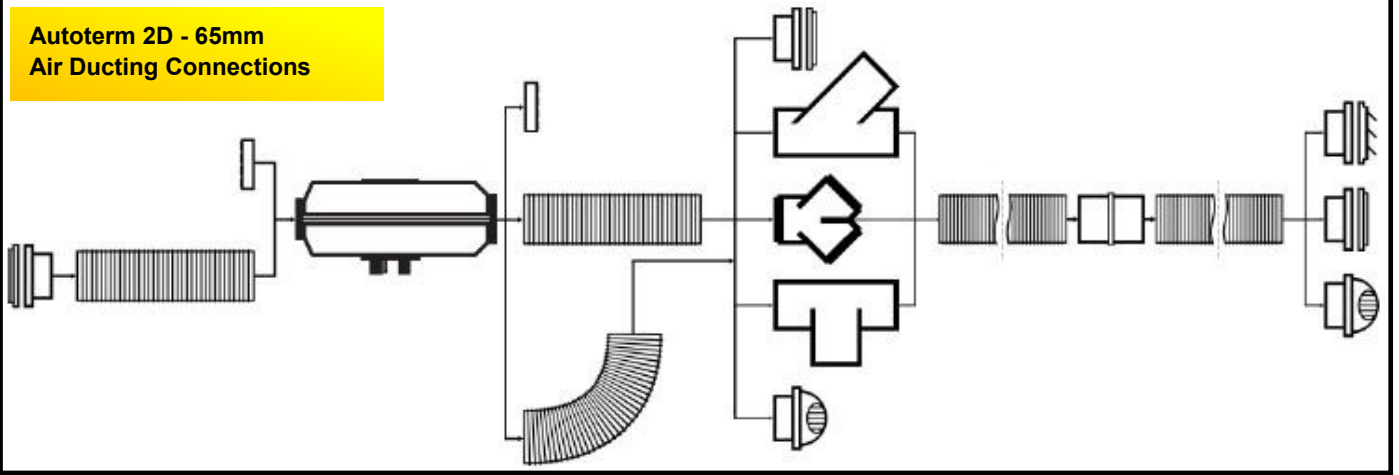

**Autoterm 2D - 65mm
Air Ducting Connections**