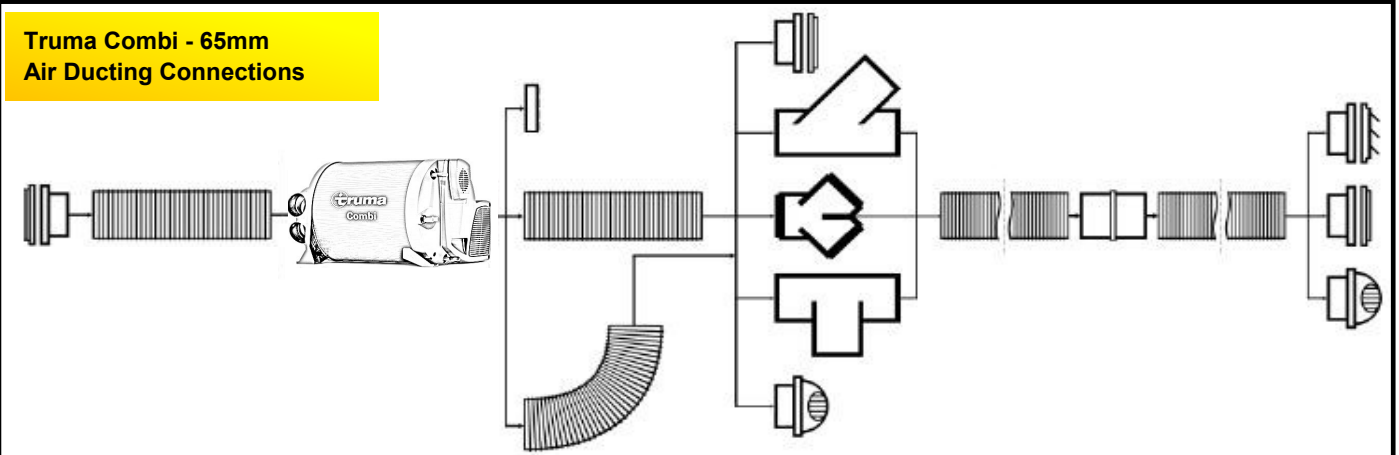

**Truma Combi - 65mm
Air Ducting Connections**