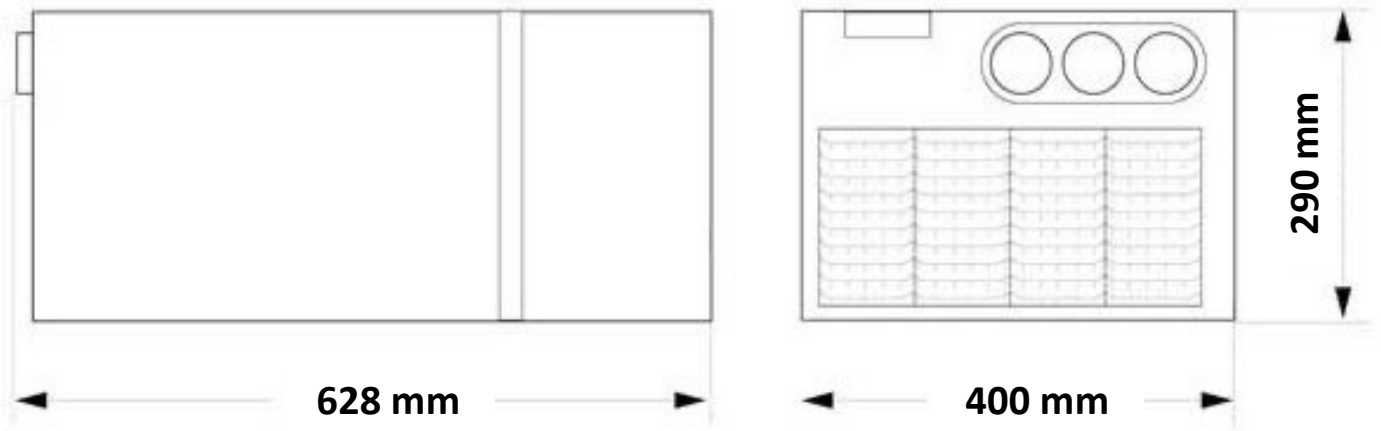

DIMENSIONS

Truma Saphir Comfort 240V Aircon - (RVH218)

WWW.RVSUPPLIES.CO.NZ