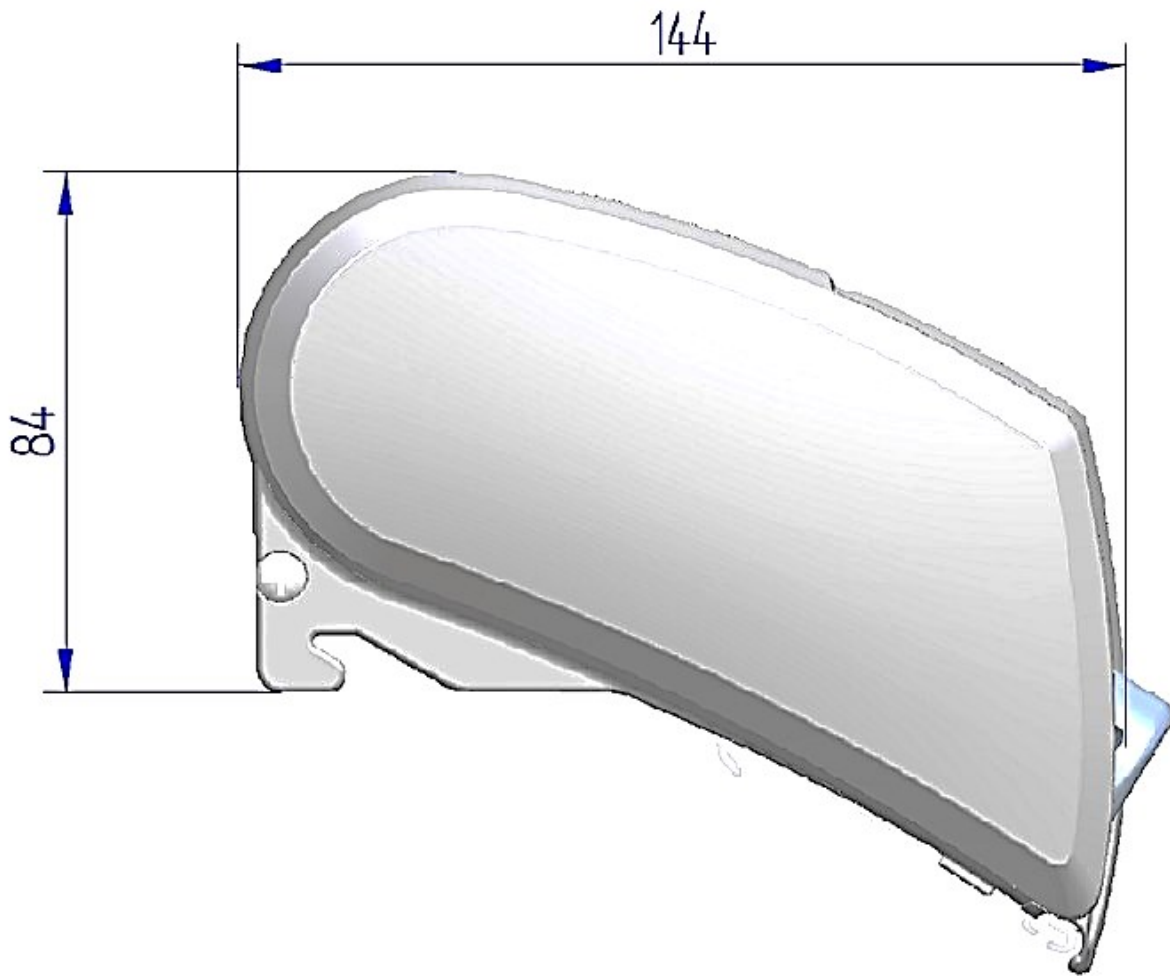

DIMENSIONS

Thule 6300 Awnings

WWW.RVSUPPLIES.CO.NZ