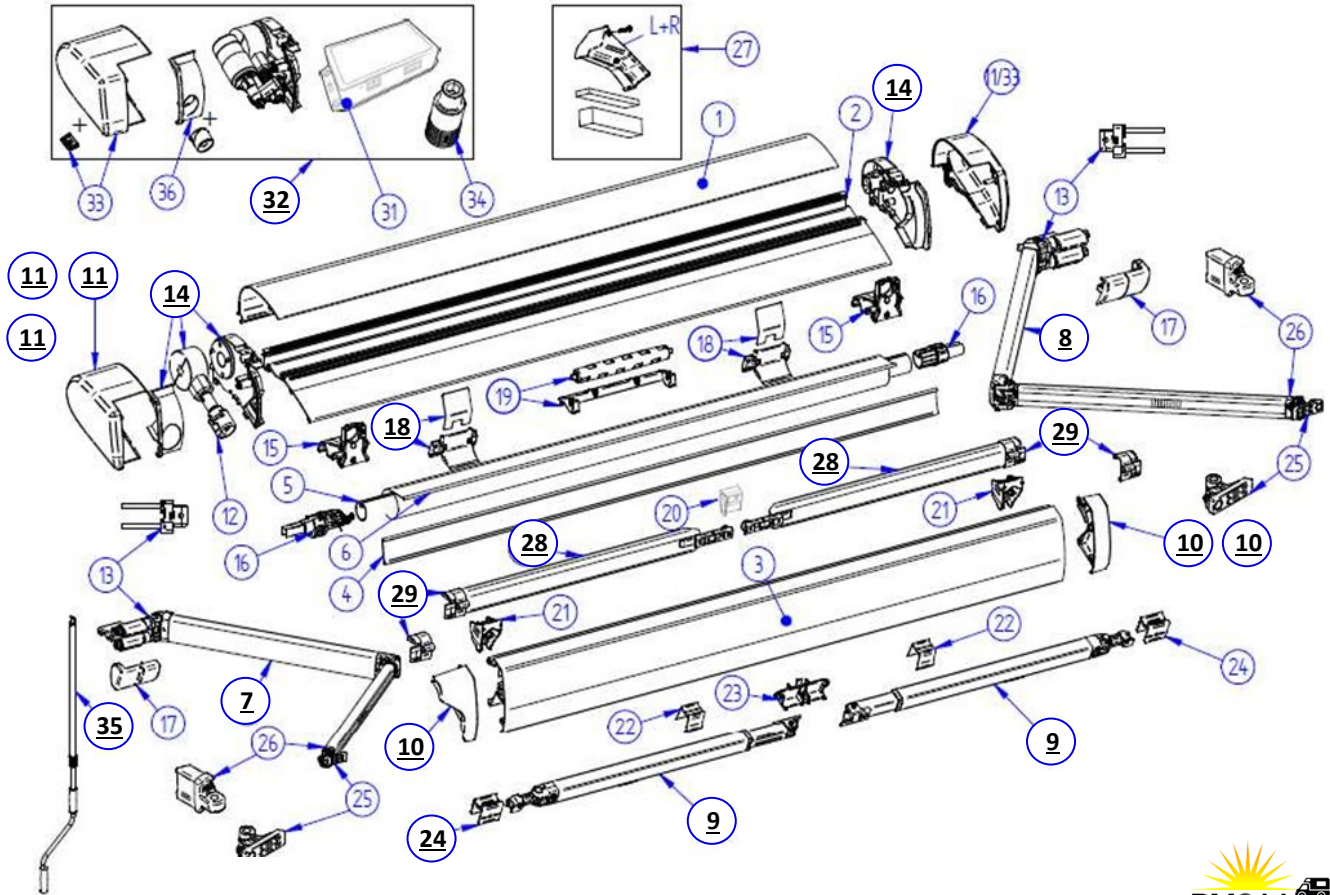

CLICK ON PART NUMBER TO VIEW PRODUCT

Thule 6300 Awnings

No#	Vendor Code	Description	RV Supplies Item Code
1	1500603256	COVER HOUSING 6300 2,60M WHITE	PLEASE ENQUIRE
	1500603257	COVER HOUSING 6300 3,00M WHITE	PLEASE ENQUIRE
	1500603258	COVER HOUSING 6300 3,25M WHITE	PLEASE ENQUIRE
	1500603259	COVER HOUSING 6300 3,50M WHITE	PLEASE ENQUIRE
	1500603260	COVER HOUSING 6300 3,75M WHITE	PLEASE ENQUIRE
	1500603261	COVER HOUSING 6300 4,00M WHITE	PLEASE ENQUIRE
	1500603262	COVER HOUSING 6300 4,25M WHITE	PLEASE ENQUIRE
	1500603263	COVER HOUSING 6300 4,50M WHITE	PLEASE ENQUIRE
	1500603264	COVER HOUSING 6300 5,00M WHITE	PLEASE ENQUIRE
	1500603265	COVER HOUSING 6300 3,25M ANO	PLEASE ENQUIRE
	1500603266	COVER HOUSING 6300 3,50M ANO	PLEASE ENQUIRE
	1500603267	COVER HOUSING 6300 3,75M ANO	PLEASE ENQUIRE
	1500603268	COVER HOUSING 6300 4,00M ANO	PLEASE ENQUIRE
	1500603269	COVER HOUSING 6300 4,50M ANO	PLEASE ENQUIRE
	1500603270	COVER HOUSING 6300 5,00M ANO	PLEASE ENQUIRE
	1500603271	COVER HOUSING 6300 2,60M ANTHR.	PLEASE ENQUIRE
	1500603272	COVER HOUSING 6300 3,00M ANTHR.	PLEASE ENQUIRE
	1500603273	COVER HOUSING 6300 3,25M ANTHR.	PLEASE ENQUIRE
	1500603274	COVER HOUSING 6300 3,50M ANTHR.	PLEASE ENQUIRE
	1500603275	COVER HOUSING 6300 3,75M ANTHR.	PLEASE ENQUIRE
	1500603276	COVER HOUSING 6300 4,00M ANTHR.	PLEASE ENQUIRE