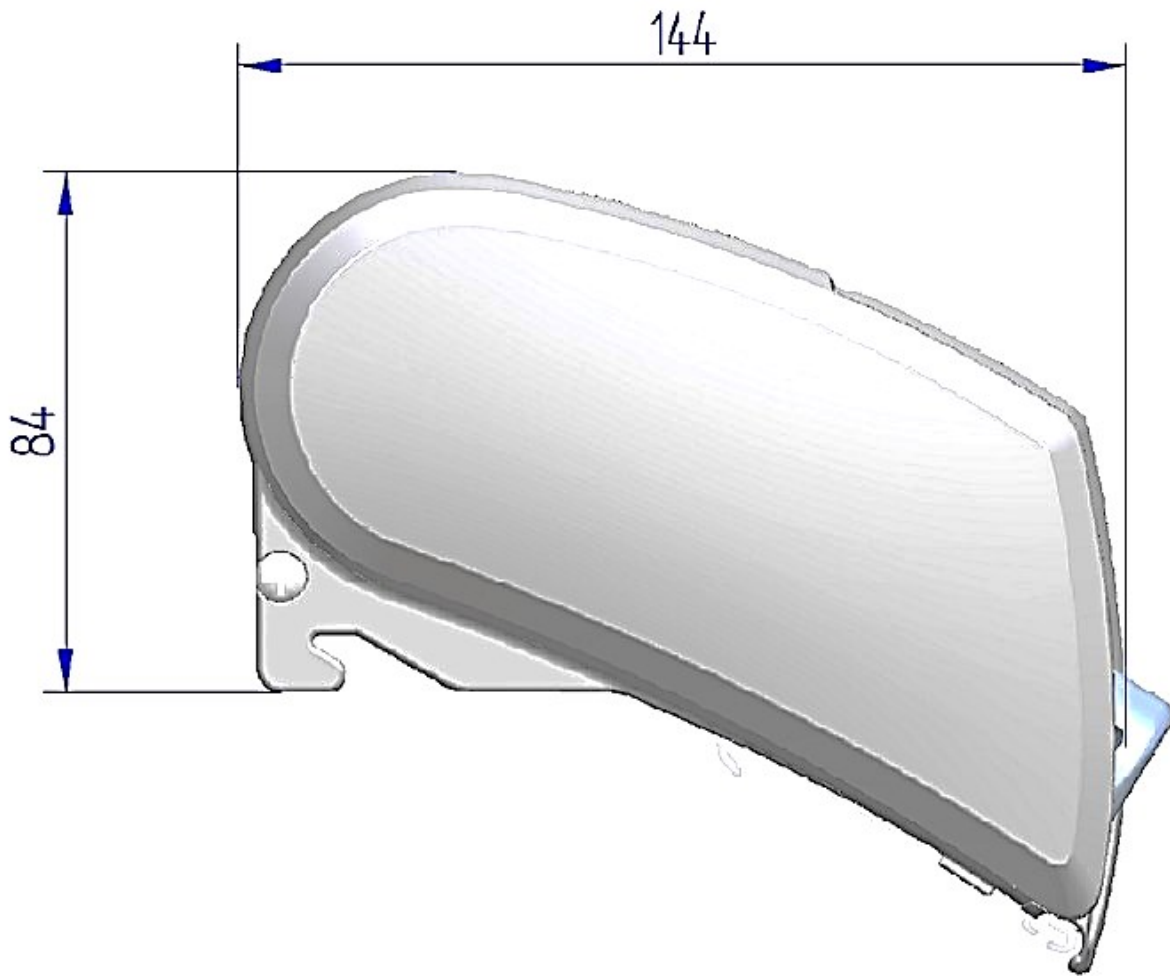

# DIMENSIONS

Thule 6300 Awnings

[WWW.RVSUPPLIES.CO.NZ](http://WWW.RVSUPPLIES.CO.NZ)