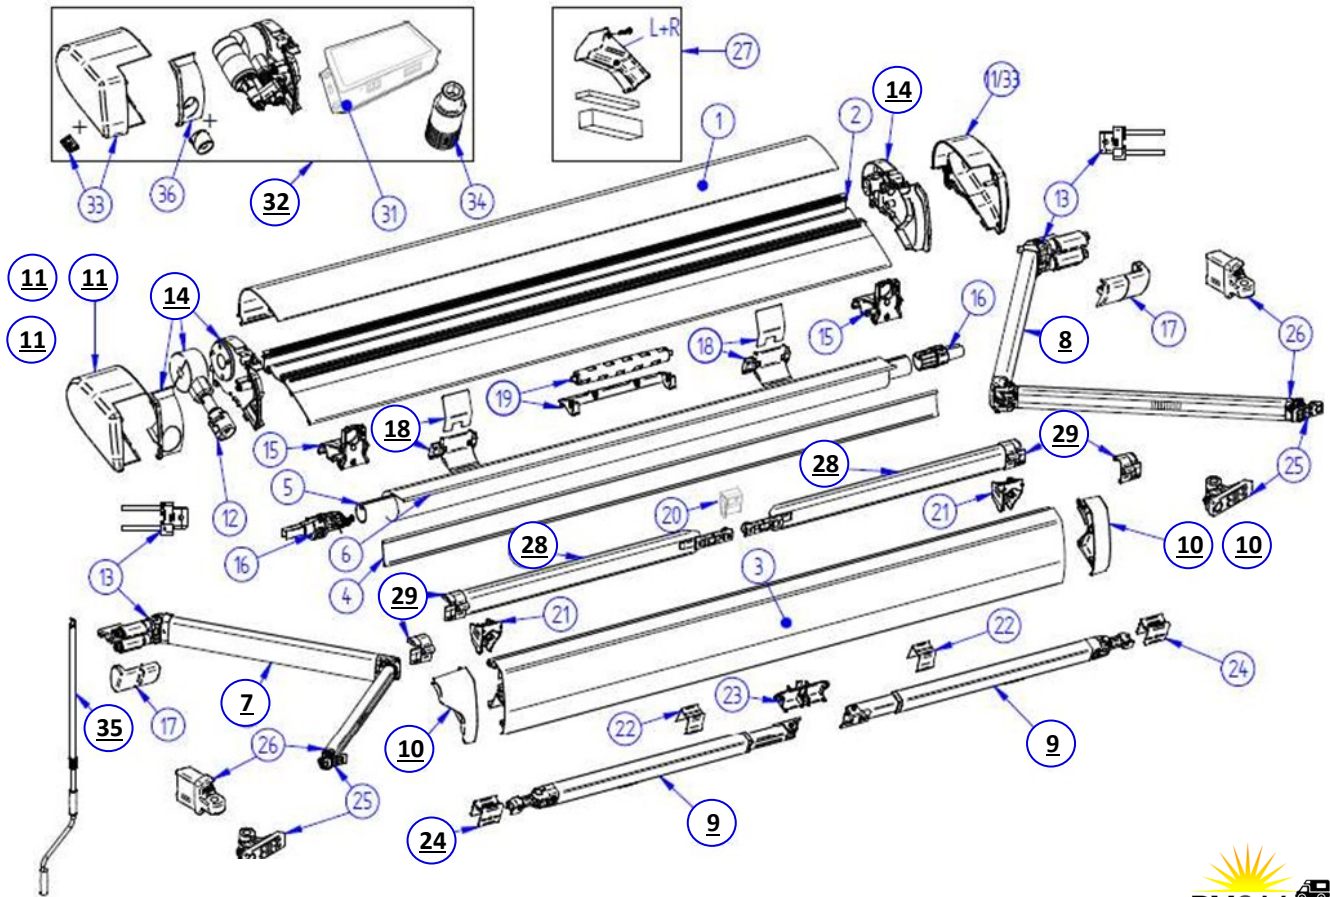

CLICK ON PART NUMBER TO VIEW PRODUCT

Thule 6300 Awnings

No#	Vendor Code	Description	RV Supplies Item Code
1	1500603256	COVER HOUSING 6300 2,60M WHITE	PLEASE ENQUIRE
	1500603257	COVER HOUSING 6300 3,00M WHITE	PLEASE ENQUIRE
	1500603258	COVER HOUSING 6300 3,25M WHITE	PLEASE ENQUIRE
	1500603259	COVER HOUSING 6300 3,50M WHITE	PLEASE ENQUIRE
	1500603260	COVER HOUSING 6300 3,75M WHITE	PLEASE ENQUIRE
	1500603261	COVER HOUSING 6300 4,00M WHITE	PLEASE ENQUIRE
	1500603262	COVER HOUSING 6300 4,25M WHITE	PLEASE ENQUIRE
	1500603263	COVER HOUSING 6300 4,50M WHITE	PLEASE ENQUIRE
	1500603264	COVER HOUSING 6300 5,00M WHITE	PLEASE ENQUIRE
	1500603265	COVER HOUSING 6300 3,25M ANO	PLEASE ENQUIRE
	1500603266	COVER HOUSING 6300 3,50M ANO	PLEASE ENQUIRE
	1500603267	COVER HOUSING 6300 3,75M ANO	PLEASE ENQUIRE
	1500603268	COVER HOUSING 6300 4,00M ANO	PLEASE ENQUIRE
	1500603269	COVER HOUSING 6300 4,50M ANO	PLEASE ENQUIRE
	1500603270	COVER HOUSING 6300 5,00M ANO	PLEASE ENQUIRE
	1500603271	COVER HOUSING 6300 2,60M ANTHR.	PLEASE ENQUIRE
	1500603272	COVER HOUSING 6300 3,00M ANTHR.	PLEASE ENQUIRE
	1500603273	COVER HOUSING 6300 3,25M ANTHR.	PLEASE ENQUIRE
	1500603274	COVER HOUSING 6300 3,50M ANTHR.	PLEASE ENQUIRE
	1500603275	COVER HOUSING 6300 3,75M ANTHR.	PLEASE ENQUIRE
	1500603276	COVER HOUSING 6300 4,00M ANTHR.	PLEASE ENQUIRE