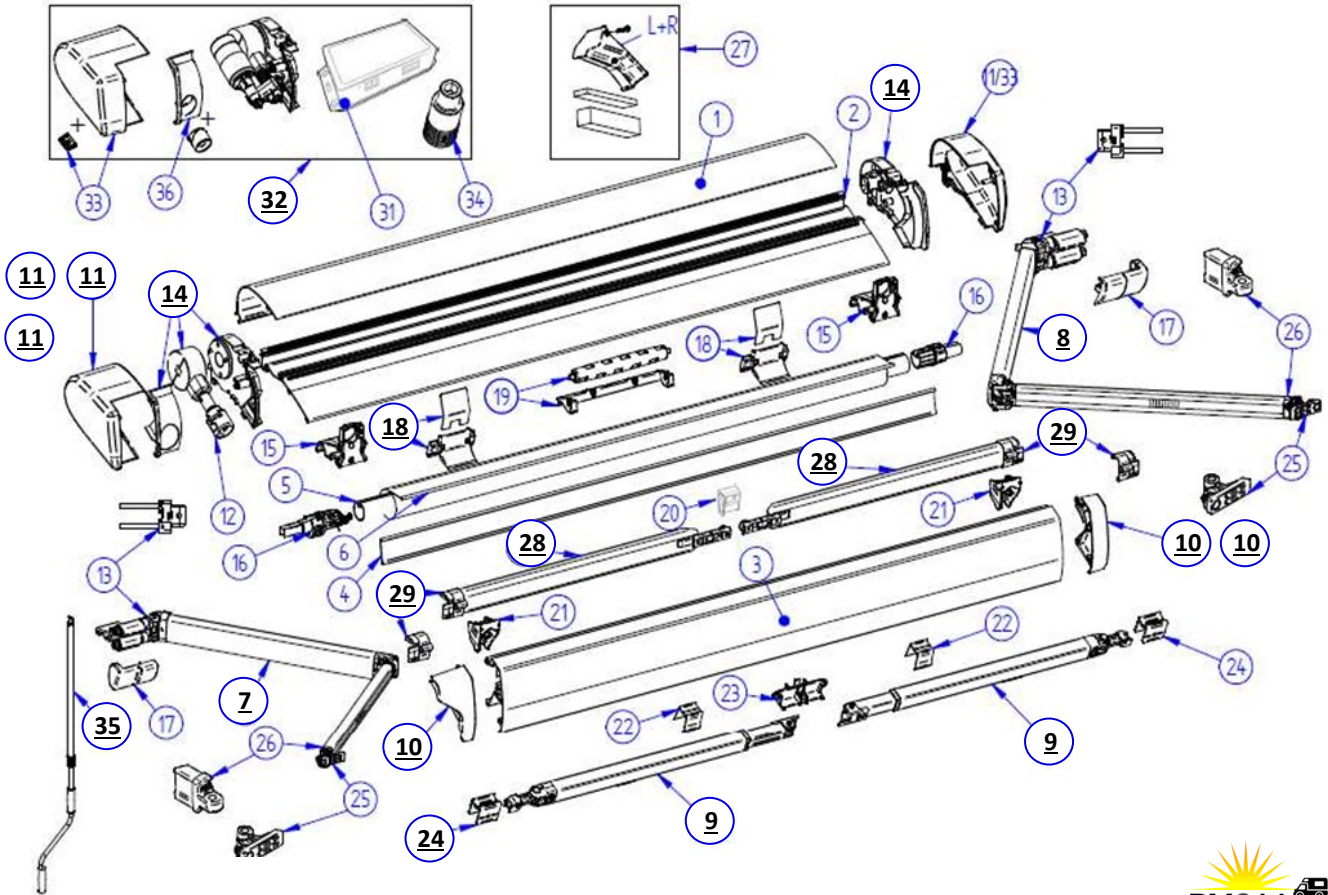

CLICK ON PART NUMBER TO VIEW PRODUCT

Thule 6300 Awnings

No#	Vendor Code	Description	RV Supplies Item Code
1	1500603256	COVER HOUSING 6300 2,60M WHITE	PLEASE ENQUIRE
	1500603257	COVER HOUSING 6300 3,00M WHITE	PLEASE ENQUIRE
	1500603258	COVER HOUSING 6300 3,25M WHITE	PLEASE ENQUIRE
	1500603259	COVER HOUSING 6300 3,50M WHITE	PLEASE ENQUIRE
	1500603260	COVER HOUSING 6300 3,75M WHITE	PLEASE ENQUIRE
	1500603261	COVER HOUSING 6300 4,00M WHITE	PLEASE ENQUIRE
	1500603262	COVER HOUSING 6300 4,25M WHITE	PLEASE ENQUIRE
	1500603263	COVER HOUSING 6300 4,50M WHITE	PLEASE ENQUIRE
	1500603264	COVER HOUSING 6300 5,00M WHITE	PLEASE ENQUIRE
	1500603265	COVER HOUSING 6300 3,25M ANO	PLEASE ENQUIRE
	1500603266	COVER HOUSING 6300 3,50M ANO	PLEASE ENQUIRE
	1500603267	COVER HOUSING 6300 3,75M ANO	PLEASE ENQUIRE
	1500603268	COVER HOUSING 6300 4,00M ANO	PLEASE ENQUIRE
	1500603269	COVER HOUSING 6300 4,50M ANO	PLEASE ENQUIRE
	1500603270	COVER HOUSING 6300 5,00M ANO	PLEASE ENQUIRE
	1500603271	COVER HOUSING 6300 2,60M ANTHR.	PLEASE ENQUIRE
	1500603272	COVER HOUSING 6300 3,00M ANTHR.	PLEASE ENQUIRE
	1500603273	COVER HOUSING 6300 3,25M ANTHR.	PLEASE ENQUIRE
	1500603274	COVER HOUSING 6300 3,50M ANTHR.	PLEASE ENQUIRE
	1500603275	COVER HOUSING 6300 3,75M ANTHR.	PLEASE ENQUIRE
	1500603276	COVER HOUSING 6300 4,00M ANTHR.	PLEASE ENQUIRE