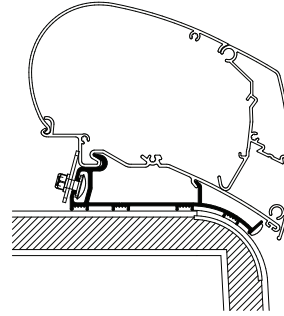

Hymer 2013

306951	3.50m
306952	4.00m
306953	4.50m
306954	5.00m
306955	5.50m
306956	6.00m