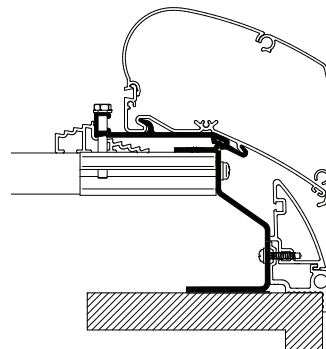

Fendt Brilliant

309692 Set: 2x 11.5cm + 1x 27cm + 1x 50cm

Fits Thule Omnistor Awnings:
9200 / 6200