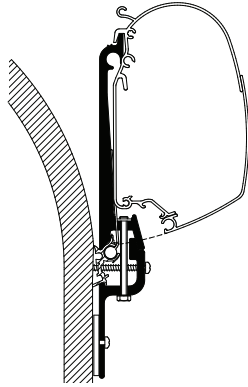

Adapters for wall mounted awnings

MANUFACTURER

Eriba Touring

307882 Set: 3x 4cm

Fits Thule Omnistor Awnings:
5200 / 4900 / 2000