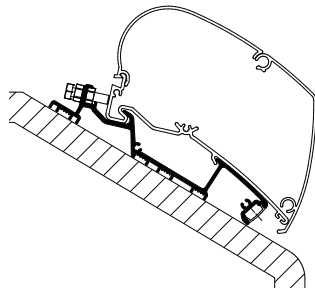

Niesmann Smove

301423	Motorhome Model 6.9B/Q - 3.00m
301424	Motorhome Model 7.4B/E - 3.50m

New

Fits Thule Omnistor Awnings:
6200