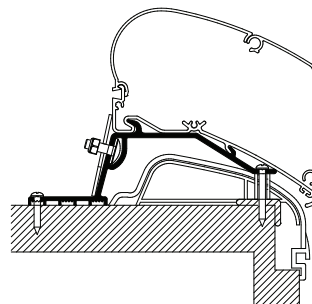

Hobby Premium & Ontour

309819 Set: 2x 27cm + 2x 50cm

Fits Thule Omnistor Awnings:
9200 / 6200