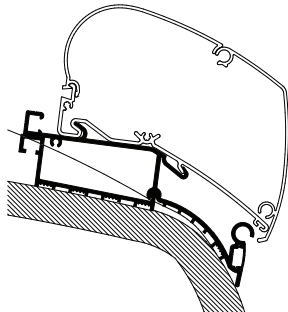

### Caravan

306757 Set: 3x 1.00m  
309957 3.00m  
309962 3.25m  
309958 3.50m  
309963 3.75m  
306807 4.00m  
309964 4.25m  
306809 4.50m  
307132 5.00m  
307133 5.50m  
309959 6.00m

Fits Thule Omnistor Awnings on different vehicle brands:  
Fendt, Dethleffs, LMC\*, Trigano : 9200 / 6200  
\*Extra fixation: LMC Caravan Kit 307064

### Eriba Touring > 2008

Adapter + LED  
307390 2.80m Triton  
306710 3.25m Troll

**NOTE:** Exclusively via Hymer Eriba Touring Dealer

New

Fits Thule Omnistor Awnings:  
6200