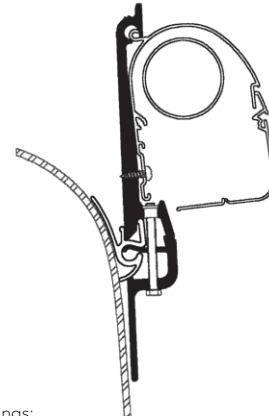

Hymer Car 99

307885 Set 3pcs

Fits Thule Omnistor Awnings:
8000 / 5200 / 4900