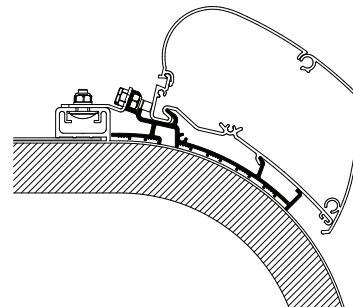

Rapido Distinction

309945	4.00m
309944	4.50m

Fits Thule Omnistor Awnings:
9200 / 6200