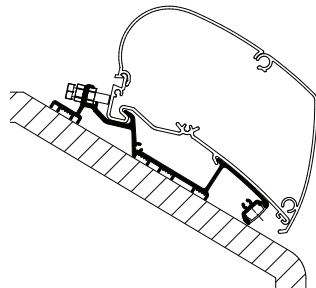

Niesmann Smove

301423	Motorhome Model 6.9B/Q - 3.00m
301424	Motorhome Model 7.4B/E - 3.50m

New

Fits Thule Omnistor Awnings:
6200