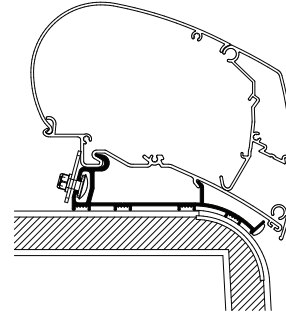

Hymer 2013

306951	3.50m
306952	4.00m
306953	4.50m
306954	5.00m
306955	5.50m
306956	6.00m