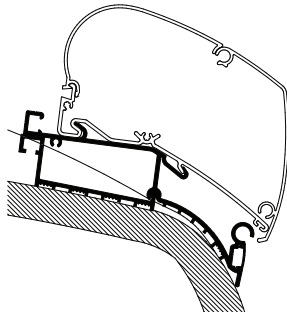

### Caravan

306757 Set: 3x 1.00m  
309957 3.00m  
309962 3.25m  
309958 3.50m  
309963 3.75m  
306807 4.00m  
309964 4.25m  
306809 4.50m  
307132 5.00m  
307133 5.50m  
309959 6.00m

Fits Thule Omnistor Awnings on different vehicle brands:  
Fendt, Dethleffs, LMC\*, Trigano : 9200 / 6200  
\*Extra fixation: LMC Caravan Kit 307064

### Eriba Touring > 2008

Adapter + LED  
307390 2.80m Triton  
306710 3.25m Troll

**NOTE:** Exclusively via Hymer Eriba Touring Dealer

**New**

Fits Thule Omnistor Awning:  
6200