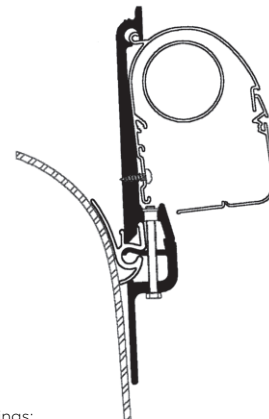

Hymer Car 99

307885 Set 3pcs

Fits Thule Omnistor Awnings:
8000 / 5200 / 4900