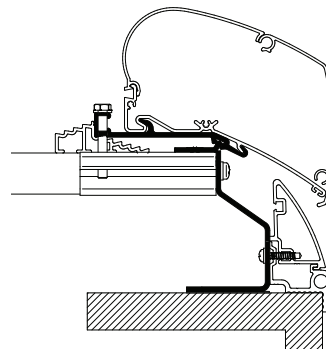

Fits Thule Omnistor Awnings:
9200 / 6200

Hobby Caravan 2009

308663 Set: 2x 27cm + 2x 50cm

Fits Thule Omnistor Awnings:
9200 / 6200

Hobby Premium & Ontour

309819 Set: 2x 27cm + 2x 50cm

Fits Thule Omnistor Awnings:
9200 / 6200