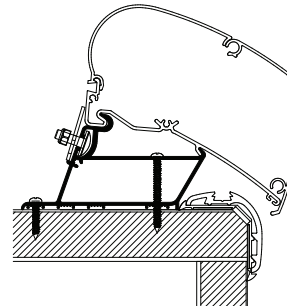

Carthago Malibu

308078	3.50m
308079	4.00m
301417	4.50m
301418	5.00m

New

Fits Thule Omnistor Awnings:
6200