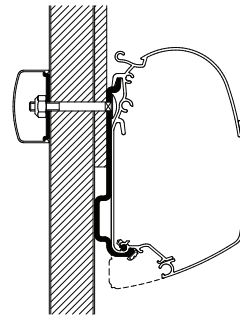

Adapters for wall mounted awnings

MANUFACTURER

Eriba Touring

307882 Set: 3x 4cm

Fits Thule Omnistor Awnings:
5200 / 4900 / 2000

Eden - Allegro < 2010

307919 Set: 1x 70cm + 1x 30cm + 1x 8cm
308022 3.50m
308023 4.00m