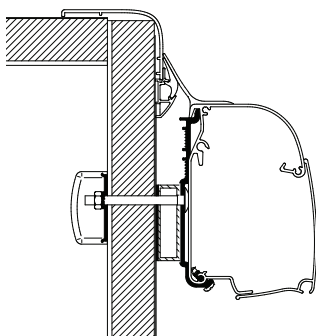

Fits Thule Omnistor Awnings:
8000 / 4900

Swift Rio

307028 Set: 1x 17.5cm + 1x 4cm + 1x 40cm

New

Fits Thule Omnistor Awnings:
5200 / 4900

Adapters for wall mounted awnings

VAN	
<p>Brandrup Rail 307886 Set: 2x 8cm</p>  <p>Fits Thule Omnistor Awnings: 5200 / 4900 / 2000</p>	<p>Ducato - Jumper - Boxer ≤ 2006 307913 Set: 3x 8cm</p>  <p>Fits Thule Omnistor Awnings: 5200 / 2000</p>
<p>Ducato - Iveco H1/H2 Lift Roof 308960 Set: 3x 17.5cm</p>  <p>Fits Thule Omnistor Awnings: 5200 / 4900</p>	<p>Ducato H3 + EPDM 309999 Set: 2x 50cm + 1x 10cm</p>  <p>New</p> <p>Fits Thule Omnistor Awnings: 5200 / 4900</p>
<p>Ducato H1 308659 Set: 2x 12cm</p>  <p>Fits Thule Omnistor Awning: 5102</p>	<p>Ford Transit/Tourneo Custom 309980 Set: 2x 8cm - RHD (UK) 309981 Set: 2x 8cm - LHD (EU) Combination with Lift Roof possible</p>  <p>New</p> <p>Fits Thule Omnistor Awning: 4900 (2.60m length)</p>