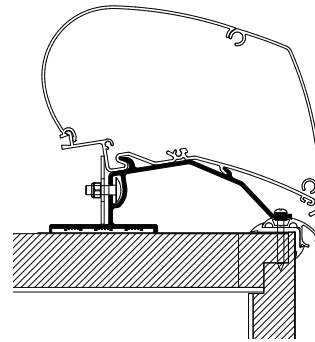

Caravan

306757 Set: 3x 1.00m
309957 3.00m
309962 3.25m
309958 3.50m
309963 3.75m
306807 4.00m
309964 4.25m
306809 4.50m
307132 5.00m
307133 5.50m
309959 6.00m

Fits Thule Omnistor Awnings on different vehicle brands:
Fendt, Dethleffs, LMC*, Trigano : 9200 / 6200
*Extra fixation: LMC Caravan Kit 307064

Eriba Touring > 2008

Adapter + LED
307390 2.80m Triton
306710 3.25m Troll

NOTE: Exclusively via Hymer Eriba Touring Dealer

New