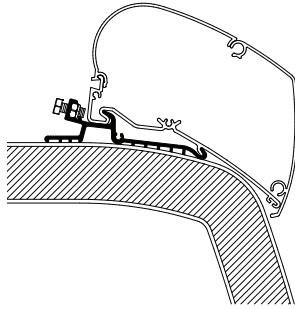

Adapters for roof mounted awnings

MANUFACTURER MOTORHOME

Hymer SX

308087	3.50m
308088	4.00m
308089	4.50m
308090	5.00m
308091	5.50m
306800	6.00m

Fits Thule Omnistor Awnings:
9200 / 6200