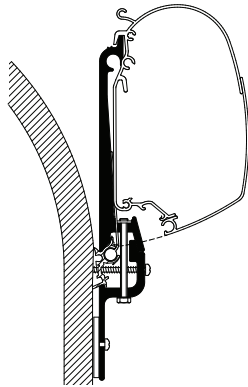

Adapters for wall mounted awnings

MANUFACTURER

Eriba Touring

307882 Set: 3x 4cm

Fits Thule Omnistor Awnings:
5200 / 4900 / 2000