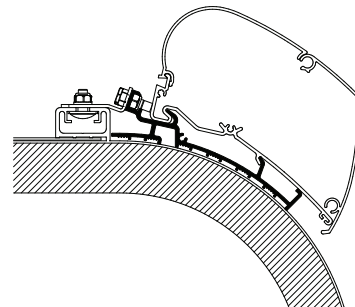

Rapido Distinction

309945	4.00m
309944	4.50m

Fits Thule Omnistor Awnings:
9200 / 6200