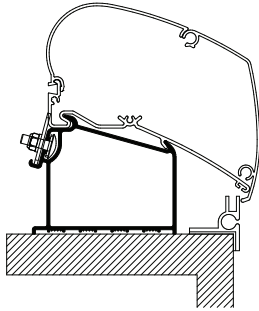

New

Adapters for roof mounted awnings

MANUFACTURER CARAVAN

Adria Caravan ≥ 2015

309982 Set: 2x 50cm + 2x 27cm

New

Fits Thule Omnistor Awnings:
6200 / 9200

Caravan