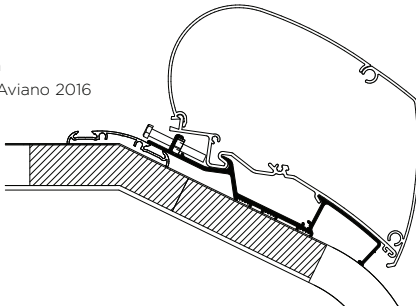

LMC Liberty TI/TEC

307042	3.00m
307043	3.50m
307044	3.75m
307045	4.00m
307046	4.50m
307049	5.00m
307047	5.50m
307048	6.00m

Also fits Bürstner Aviano 2016

Fits Thule Omnistor Awnings:
9200 / 6200