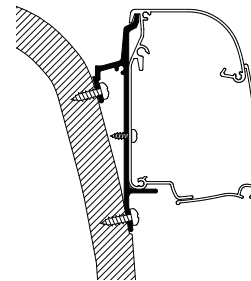

Fits Thule Omnistor Awnings:
8000 / 4900

Swift Rio

307028 Set: 1x 17.5cm + 1x 4cm + 1x 40cm

New

Fits Thule Omnistor Awnings:
5200 / 4900

Adapters for wall mounted awnings

VAN	
<p>Brandrup Rail 307886 Set: 2x 8cm</p>  <p>Fits Thule Omnistor Awnings: 5200 / 4900 / 2000</p>	<p>Ducato - Jumper - Boxer ≤ 2006 307913 Set: 3x 8cm</p>  <p>Fits Thule Omnistor Awnings: 5200 / 2000</p>
<p>Ducato - Iveco H1/H2 Lift Roof 308960 Set: 3x 17.5cm</p>  <p>Fits Thule Omnistor Awnings: 5200 / 4900</p>	<p>Ducato H3 + EPDM 309999 Set: 2x 50cm + 1x 10cm</p>  <p>New</p> <p>Fits Thule Omnistor Awnings: 5200 / 4900</p>
<p>Ducato H1 308659 Set: 2x 12cm</p>  <p>Fits Thule Omnistor Awning: 5102</p>	<p>Ford Transit/Tourneo Custom 309980 Set: 2x 8cm - RHD (UK) 309981 Set: 2x 8cm - LHD (EU) Combination with Lift Roof possible</p>  <p>New</p> <p>Fits Thule Omnistor Awning: 4900 (2.60m length)</p>