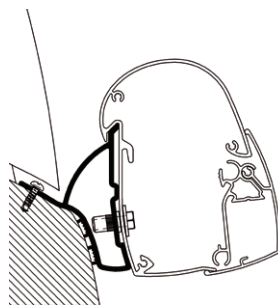

Hymer Car 302 - Ducato H1

308659 Set: 2x 12cm

Fits Thule Omnistor Awning:
5102

Hymer 2016

309985 2.60m
309986 3.00m
309987 3.50m
309988 4.00m
309989 4.50m
309990 5.00m
309991 5.50m
309992 6.00m

Fits all vehicles built
since 2012

New