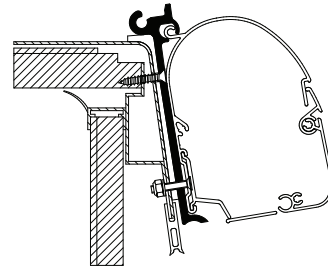

Adapters for wall mounted awnings

MANUFACTURER

Pilote Explorateur

308006 Set: 2x 8cm + 2x 40cm
308014 4.00m

Fits Thule Omnistor Awnings:
8000 / 5200 / 4900

Rapido Club ≥ 1995

307890 Set: 3x 8cm

Fits Thule Omnistor Awnings:
2000