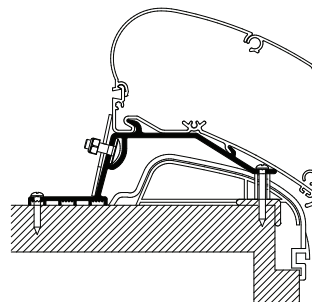

Fits Thule Omnistor Awnings:
9200 / 6200

Hobby Caravan 2009

308663 Set: 2x 27cm + 2x 50cm

Fits Thule Omnistor Awnings:
9200 / 6200

Hobby Premium & Ontour

309819 Set: 2x 27cm + 2x 50cm

Fits Thule Omnistor Awnings:
9200 / 6200

Adapters for roof mounted awnings

MANUFACTURER CARAVAN

Hobby Caravan ≥ 2014

306948

Fits Thule Omnistor Awnings:
9200 / 6200

Hymer 2013 Nova Roof

306951	3.50m
306952	4.00m
306953	4.50m
306954	5.00m
306955	5.50m
306956	6.00m