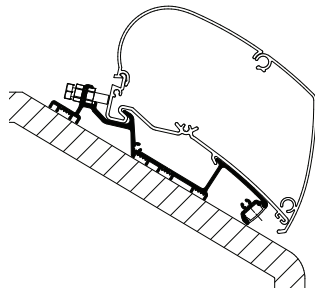

Carthago Malibu

308078	3.50m
308079	4.00m
301417	4.50m
301418	5.00m

New

Fits Thule Omnistor Awnings:
6200

Niesmann Smove

301423	Motorhome Model 6.9B/Q - 3.00m
301424	Motorhome Model 7.4B/E - 3.50m

New

Fits Thule Omnistor Awnings:
6200