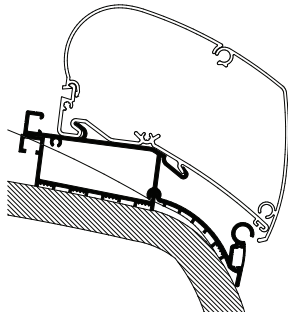

Fits Thule Omnistor Awnings:
6200