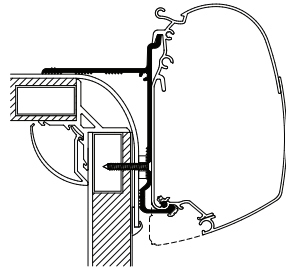

Adapters for wall mounted awnings

MANUFACTURER

Pilote Explorateur

308006 Set: 2x 8cm + 2x 40cm
308014 4.00m

Fits Thule Omnistor Awnings:
8000 / 5200 / 4900