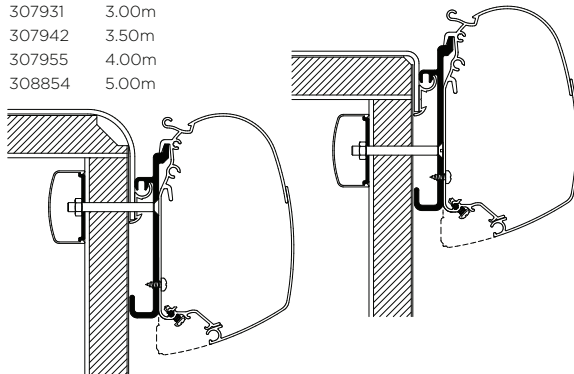

Rapido Serie

307923 Set: 2x 18cm + 1x 1m - Serie 7
307911 Set: 2x 18cm + 2x 8cm - Serie 9
307931 3.00m
307942 3.50m
307955 4.00m
308854 5.00m

Fits Thule Omnistor Awnings:
8000 / 5200 / 4900

Le Voyageur

307953 4.00m