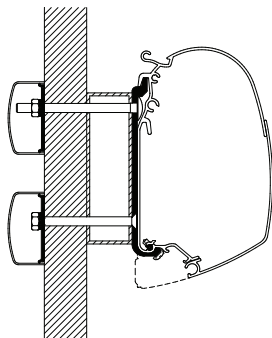

Eden - Allegro - Trigano ≥ 2010

308764 Set: 3x 50cm

Fits Thule Omnistor Awnings:
8000 / 5200 / 4900