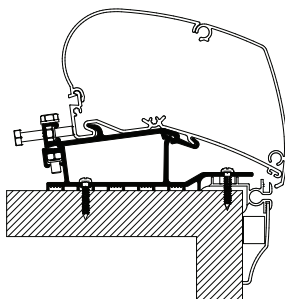

Hobby Caravan 2009

308663 Set: 2x 27cm + 2x 50cm

Fits Thule Omnistor Awnings:
9200 / 6200