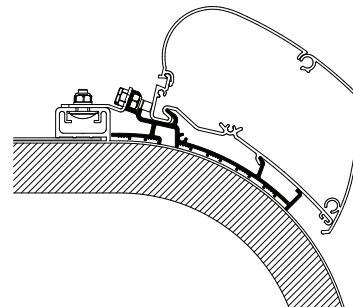

Rapido Distinction

309945	4.00m
309944	4.50m

Fits Thule Omnistor Awnings:
9200 / 6200

Adapters for roof mounted awnings

MANUFACTURER MOTORHOME	
<p>Autosleepers 2013</p> <p>306794 3.00m 306795 3.50m 306796 4.00m 306797 5.00m</p>  <p>Fits Thule Omnistor Awnings: 9200 / 6200</p>	<p>Swift Escape 2017</p> <p>301412 Model 604/695 - 3.00m awning 301413 Model 622/614/664/685 - 3.50m awning 301414 Model 674/684/694 - 4.25m awning</p>  <p>Fits Thule Omnistor Awnings: 9200 / 6200</p>