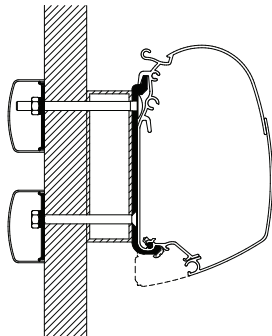

Eden - Allegro - Trigano ≥ 2010

308764 Set: 3x 50cm

Fits Thule Omnistor Awnings:
8000 / 5200 / 4900