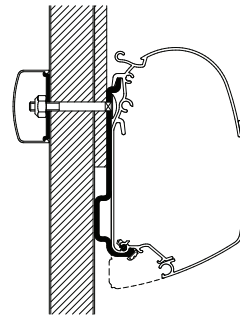

Adapters for wall mounted awnings

MANUFACTURER

Eriba Touring

307882 Set: 3x 4cm

Fits Thule Omnistor Awnings:
5200 / 4900 / 2000

Eden - Allegro < 2010

307919 Set: 1x 70cm + 1x 30cm + 1x 8cm
308022 3.50m
308023 4.00m