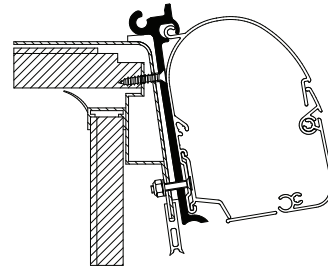

Adapters for wall mounted awnings

MANUFACTURER

Pilote Explorateur

308006 Set: 2x 8cm + 2x 40cm
308014 4.00m

Fits Thule Omnistor Awnings:
8000 / 5200 / 4900

Rapido Club ≥ 1995

307890 Set: 3x 8cm

Fits Thule Omnistor Awning:
2000