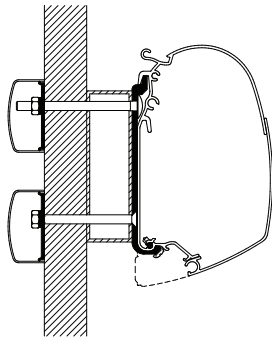

Eden - Allegro - Trigano ≥ 2010

308764 Set: 3x 50cm

Fits Thule Omnistor Awnings:
8000 / 5200 / 4900