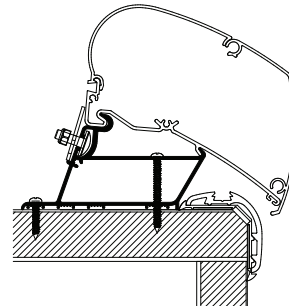

Carthago Malibu

308078	3.50m
308079	4.00m
301417	4.50m
301418	5.00m

New

Fits Thule Omnistor Awnings:
6200