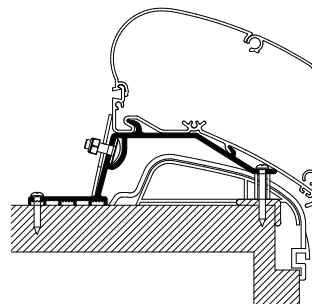

NOTE: Exclusively via Hymer Eriba Touring Dealer

Fits Thule Omnistor Awnings:
6200

Fendt Brilliant

309692 Set: 2x 11.5cm + 1x 27cm + 1x 50cm

Fits Thule Omnistor Awnings:
9200 / 6200

Hobby Caravan 2009

308663 Set: 2x 27cm + 2x 50cm

Fits Thule Omnistor Awnings:
9200 / 6200

Hobby Premium & Ontour

309819 Set: 2x 27cm + 2x 50cm

Fits Thule Omnistor Awnings:
9200 / 6200

Adapters for roof mounted awnings

MANUFACTURER CARAVAN

<p>Hobby Caravan ≥ 2014 </p> <p>306948</p>  <p style="font-size: small;">Fits Thule Omnistor Awnings: 9200 / 6200</p>	<p>Hymer 2013 Nova Roof </p> <table style="font-size: small; border-collapse: collapse;"> <tr><td>306951</td><td>3.50m</td></tr> <tr><td>306952</td><td>4.00m</td></tr> <tr><td>306953</td><td>4.50m</td></tr> <tr><td>306954</td><td>5.00m</td></tr> <tr><td>306955</td><td>5.50m</td></tr> <tr><td>306956</td><td>6.00m</td></tr> </table>  <p style="font-size: small;">Fits Thule Omnistor Awnings: 9200 / 6200</p>	306951	3.50m	306952	4.00m	306953	4.50m	306954	5.00m	306955	5.50m	306956	6.00m
306951	3.50m												
306952	4.00m												
306953	4.50m												
306954	5.00m												
306955	5.50m												
306956	6.00m												
<p>LMC Caravan Roof Adapter Kit </p> <p>307064</p>  <p style="font-size: small;">Fits Thule Omnistor Awnings: 9200 / 6200</p>													