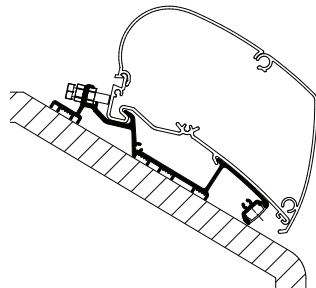

Carthago Malibu

308078	3.50m
308079	4.00m
301417	4.50m
301418	5.00m

New

Fits Thule Omnistor Awnings:
6200

Niesmann Smove

301423	Motorhome Model 6.9B/Q - 3.00m
301424	Motorhome Model 7.4B/E - 3.50m

New

Fits Thule Omnistor Awnings:
6200