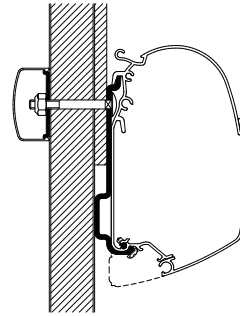

Adapters for wall mounted awnings

MANUFACTURER

Eriba Touring

307882 Set: 3x 4cm

Fits Thule Omnistor Awnings:
5200 / 4900 / 2000

Eden - Allegro < 2010

307919 Set: 1x 70cm + 1x 30cm + 1x 8cm
308022 3.50m
308023 4.00m