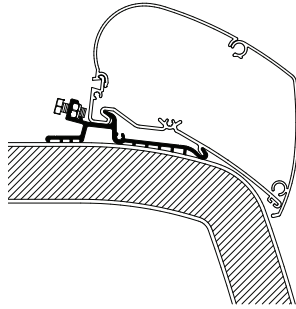

Adapters for roof mounted awnings

MANUFACTURER MOTORHOME

Hymer SX

308087	3.50m
308088	4.00m
308089	4.50m
308090	5.00m
308091	5.50m
306800	6.00m

Fits Thule Omnistor Awnings:
9200 / 6200