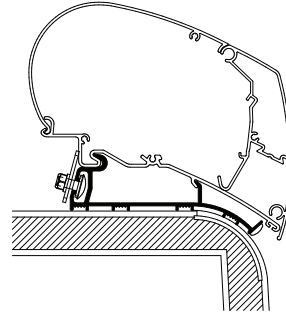

Adapters for roof mounted awnings

MANUFACTURER MOTORHOME	
<p>Carthago Chic < 2014</p> <p>309892 3.50m 309888 4.00m 309889 4.50m 309890 5.00m 309891 5.50m</p>  <p>Fits Thule Omnistor Awnings: 9200 / 6200</p>	<p>Carthago C-Line ≥ 2014</p> <p>307250 3.50m 307251 4.00m 307252 4.50m 307253 5.00m 307254 5.50m 301439 6.00m</p>  <p>Fits Thule Omnistor Awnings: 9200 / 6200</p>
<p>Concorde</p> <p>301415 6.00m</p> <p style="text-align: right;">New</p>  <p>Fits Thule Omnistor Awning: 9200</p>	<p>Esterel</p> <p>308110 4.00m</p>  <p>Fits Thule Omnistor Awnings: 9200 / 6200</p>
<p>Giottiline</p> <p>308107 Set: 2x 10cm + 2x 40cm</p>  <p>Fits Thule Omnistor Awnings 9200 / 6200</p>	<p>Hobby Camper 2013</p> <p>309976 Set: 2x 27cm + 2x 50 cm</p>  <p>Fits Thule Omnistor Awnings: 9200 / 6200</p>

Adapters for roof mounted awnings

MANUFACTURER MOTORHOME

Hymer SX

308087	3.50m
308088	4.00m
308089	4.50m
308090	5.00m
308091	5.50m
306800	6.00m

Fits Thule Omnistor Awnings:
9200 / 6200

Hymer 2013

306951	3.50m
306952	4.00m
306953	4.50m
306954	5.00m
306955	5.50m
306956	6.00m