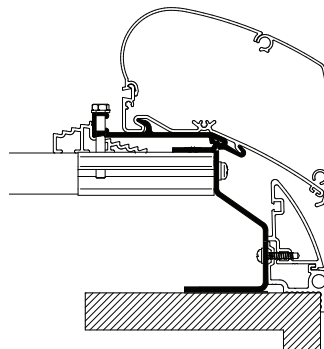

Fendt Brilliant

309692 Set: 2x 11.5cm + 1x 27cm + 1x 50cm

Fits Thule Omnistor Awnings:
9200 / 6200