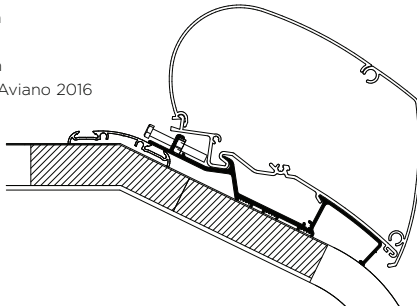

LMC Liberty TI/TEC

307042	3.00m
307043	3.50m
307044	3.75m
307045	4.00m
307046	4.50m
307049	5.00m
307047	5.50m
307048	6.00m

Also fits Bürstner Aviano 2016

Fits Thule Omnistor Awnings:
9200 / 6200