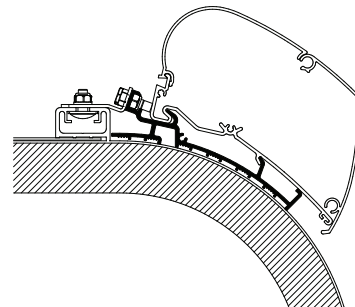

Rapido Distinction

309945	4.00m
309944	4.50m

Fits Thule Omnistor Awnings:
9200 / 6200

Adapters for roof mounted awnings

MANUFACTURER MOTORHOME	
<p>Autosleepers 2013</p> <p>306794 3.00m 306795 3.50m 306796 4.00m 306797 5.00m</p>  <p>Fits Thule Omnistor Awnings: 9200 / 6200</p>	<p>Swift Escape 2017</p> <p>301412 Model 604/695 - 3.00m awning 301413 Model 622/614/664/685 - 3.50m awning 301414 Model 674/684/694 - 4.25m awning</p>  <p>Fits Thule Omnistor Awnings: 9200 / 6200</p>