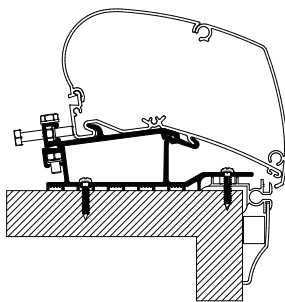

NOTE: Exclusively via Hymer Eriba Touring Dealer

Fits Thule Omnistor Awnings:
6200

Fendt Brilliant

309692 Set: 2x 11.5cm + 1x 27cm + 1x 50cm

Fits Thule Omnistor Awnings:
9200 / 6200

Hobby Caravan 2009

308663 Set: 2x 27cm + 2x 50cm

Fits Thule Omnistor Awnings:
9200 / 6200

Hobby Premium & Ontour

309819 Set: 2x 27cm + 2x 50cm

Fits Thule Omnistor Awnings:
9200 / 6200

Adapters for roof mounted awnings

MANUFACTURER CARAVAN

<p>Hobby Caravan ≥ 2014 </p> <p>306948</p>  <p style="font-size: small;">Fits Thule Omnistor Awnings: 9200 / 6200</p>	<p>Hymer 2013 Nova Roof </p> <table style="font-size: small; border-collapse: collapse;"> <tr><td>306951</td><td>3.50m</td></tr> <tr><td>306952</td><td>4.00m</td></tr> <tr><td>306953</td><td>4.50m</td></tr> <tr><td>306954</td><td>5.00m</td></tr> <tr><td>306955</td><td>5.50m</td></tr> <tr><td>306956</td><td>6.00m</td></tr> </table>  <p style="font-size: small;">Fits Thule Omnistor Awnings: 9200 / 6200</p>	306951	3.50m	306952	4.00m	306953	4.50m	306954	5.00m	306955	5.50m	306956	6.00m
306951	3.50m												
306952	4.00m												
306953	4.50m												
306954	5.00m												
306955	5.50m												
306956	6.00m												
<p>LMC Caravan Roof Adapter Kit </p> <p>307064</p>  <p style="font-size: small;">Fits Thule Omnistor Awnings: 9200 / 6200</p>													