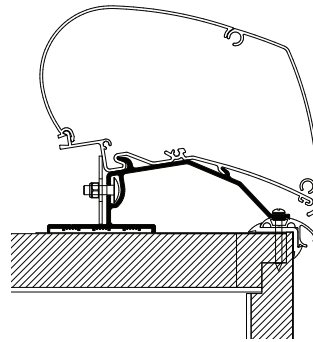

New

Adapters for roof mounted awnings

MANUFACTURER CARAVAN

Adria Caravan ≥ 2015

309982 Set: 2x 50cm + 2x 27cm

Fits Thule Omnistor Awnings:
6200 / 9200

Caravan

306757 Set: 3x 1.00m
309957 3.00m
309962 3.25m
309958 3.50m
309963 3.75m
306807 4.00m
309964 4.25m
306809 4.50m
307132 5.00m
307133 5.50m
309959 6.00m