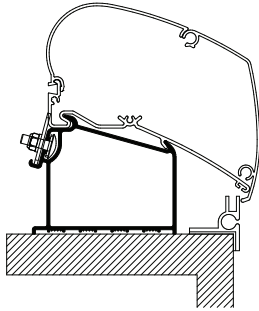

Adapters for roof mounted awnings

MANUFACTURER CARAVAN

Adria Caravan ≥ 2015

309982 Set: 2x 50cm + 2x 27cm