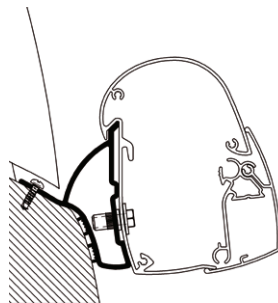

Hymer Car 302 - Ducato H1

308659 Set: 2x 12cm

Fits Thule Omnistor Awning:
5102

Hymer 2016

309985 2.60m
309986 3.00m
309987 3.50m
309988 4.00m
309989 4.50m
309990 5.00m
309991 5.50m
309992 6.00m

Fits all vehicles built
since 2012

New