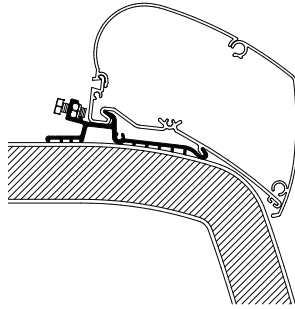

Adapters for roof mounted awnings

MANUFACTURER MOTORHOME

Hymer SX

308087	3.50m
308088	4.00m
308089	4.50m
308090	5.00m
308091	5.50m
306800	6.00m

Fits Thule Omnistor Awnings:
9200 / 6200