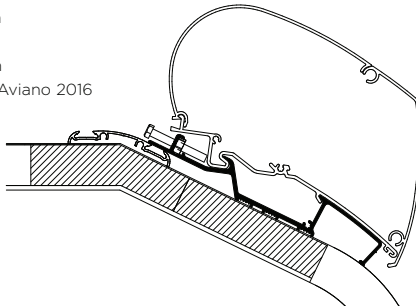

LMC Liberty TI/TEC

307042	3.00m
307043	3.50m
307044	3.75m
307045	4.00m
307046	4.50m
307049	5.00m
307047	5.50m
307048	6.00m

Also fits Bürstner Aviano 2016

Fits Thule Omnistor Awnings:
9200 / 6200