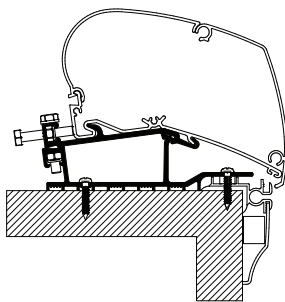

Hobby Caravan 2009

308663 Set: 2x 27cm + 2x 50cm

Fits Thule Omnistor Awnings:
9200 / 6200