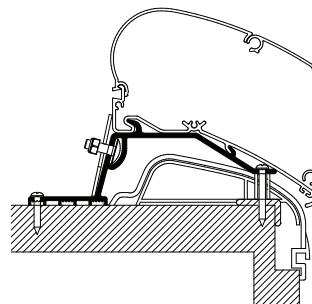

Fits Thule Omnistor Awnings:
9200 / 6200

Hobby Caravan 2009

308663 Set: 2x 27cm + 2x 50cm

Fits Thule Omnistor Awnings:
9200 / 6200

Hobby Premium & Ontour

309819 Set: 2x 27cm + 2x 50cm

Fits Thule Omnistor Awnings:
9200 / 6200

Adapters for roof mounted awnings

MANUFACTURER CARAVAN

Hobby Caravan ≥ 2014

306948

Fits Thule Omnistor Awnings:
9200 / 6200

Hymer 2013 Nova Roof

306951	3.50m
306952	4.00m
306953	4.50m
306954	5.00m
306955	5.50m
306956	6.00m