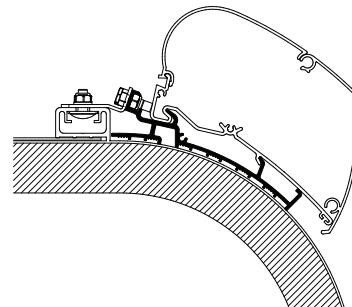

Rapido Distinction

309945	4.00m
309944	4.50m

Fits Thule Omnistor Awnings:
9200 / 6200

Adapters for roof mounted awnings

MANUFACTURER MOTORHOME	
<p>Autosleepers 2013</p> <p>306794 3.00m 306795 3.50m 306796 4.00m 306797 5.00m</p>  <p>Fits Thule Omnistor Awnings: 9200 / 6200</p>	<p>Swift Escape 2017</p> <p>301412 Model 604/695 - 3.00m awning 301413 Model 622/614/664/685 - 3.50m awning 301414 Model 674/684/694 - 4.25m awning</p>  <p>Fits Thule Omnistor Awnings: 9200 / 6200</p>