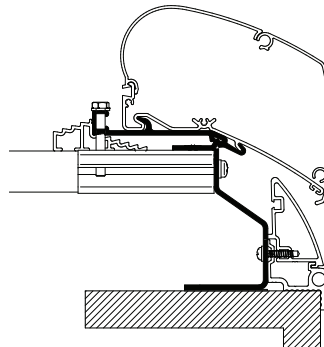

Fits Thule Omnistor Awnings:
9200 / 6200

Hobby Caravan 2009

308663 Set: 2x 27cm + 2x 50cm

Fits Thule Omnistor Awnings:
9200 / 6200

Hobby Premium & Ontour

309819 Set: 2x 27cm + 2x 50cm

Fits Thule Omnistor Awnings:
9200 / 6200