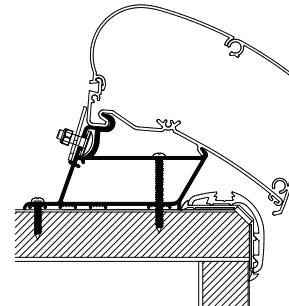

Carthago Malibu

308078	3.50m
308079	4.00m
301417	4.50m
301418	5.00m

New

Fits Thule Omnistor Awnings:
6200