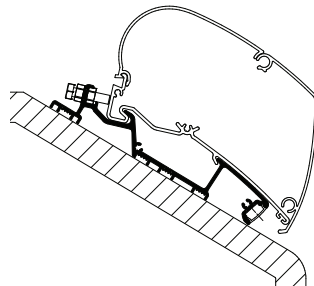

Carthago Malibu

308078	3.50m
308079	4.00m
301417	4.50m
301418	5.00m

New

Fits Thule Omnistor Awnings:
6200

Niesmann Smove

301423	Motorhome Model 6.9B/Q - 3.00m
301424	Motorhome Model 7.4B/E - 3.50m

New

Fits Thule Omnistor Awnings:
6200