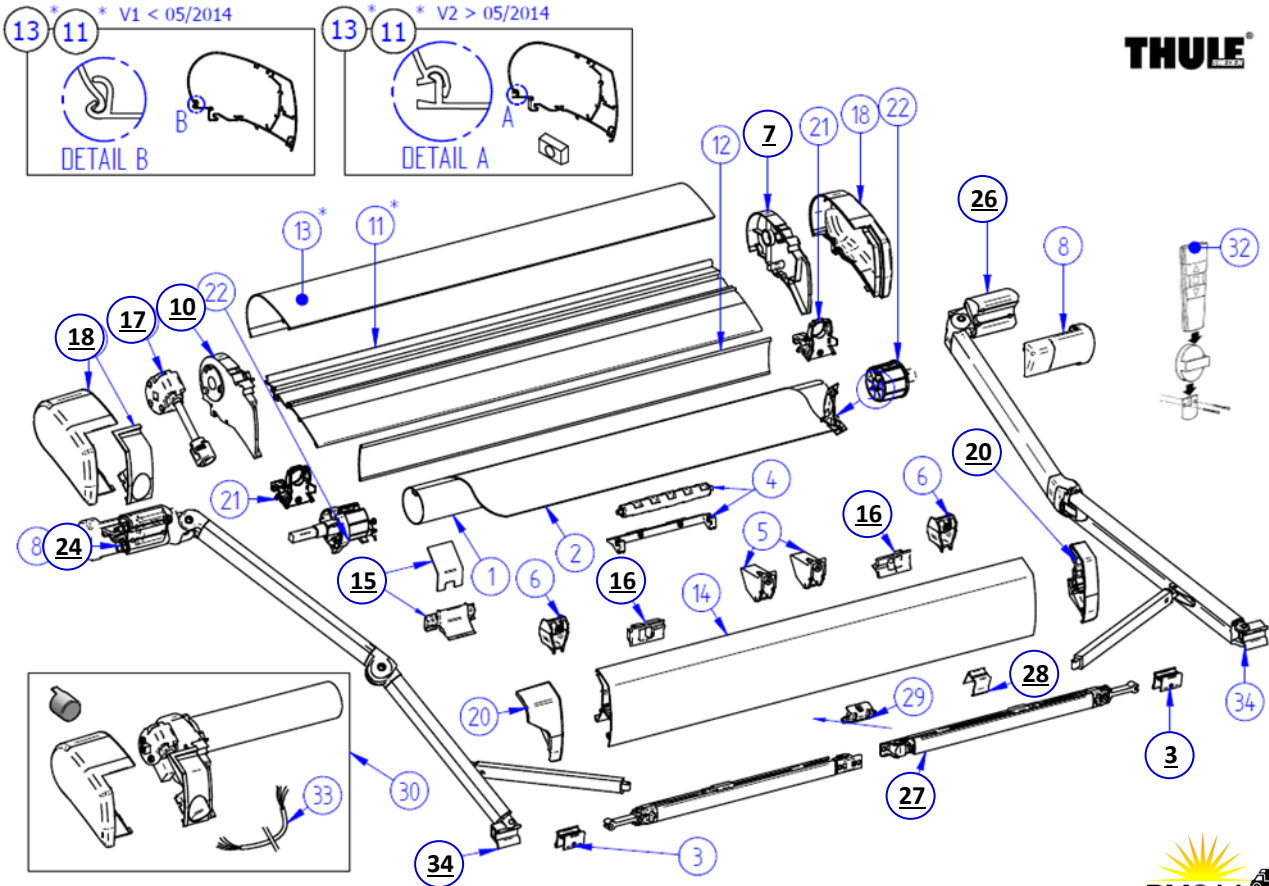

CLICK ON PART NUMBER TO VIEW PRODUCT

Thule 9200 Awnings

No#	Vendor Code	Description	RV Supplies Item Code
1	1500602617	ROLLER TUBE D=63 / 9200-4.00M	PLEASE ENQUIRE
	1500602618	ROLLER TUBE D=63 / 9200-4.50M	PLEASE ENQUIRE
	1500602417	ROLLER TUBE D=63 / 9200-5.00M	PLEASE ENQUIRE
	1500602418	ROLLER TUBE D=63 / 9200-5.50M	PLEASE ENQUIRE
	1500602419	ROLLER TUBE D=63 / 9200-6.00M	PLEASE ENQUIRE
2	1500602420	FABRIC 4.00M 9200 03	PLEASE ENQUIRE
	1500602421	FABRIC 4.00M 9200 04	PLEASE ENQUIRE
	1500602422	FABRIC 4.00M 9200 22	PLEASE ENQUIRE
	1500602423	FABRIC 4.00M 9200 31	PLEASE ENQUIRE
	1500602424	FABRIC 4.00M 9200 32	PLEASE ENQUIRE
	1500602425	FABRIC 4.50M 9200 03	PLEASE ENQUIRE
	1500602426	FABRIC 4.50M 9200 04	PLEASE ENQUIRE
	1500602427	FABRIC 4.50M 9200 22	PLEASE ENQUIRE
	1500602428	FABRIC 4.50M 9200 31	PLEASE ENQUIRE
	1500602429	FABRIC 4.50M 9200 32	PLEASE ENQUIRE
	1500602430	FABRIC 5.00M 9200 03	PLEASE ENQUIRE
	1500602431	FABRIC 5.00M 9200 04	PLEASE ENQUIRE
	1500602432	FABRIC 5.00M 9200 22	PLEASE ENQUIRE
	1500602433	FABRIC 5.00M 9200 31	PLEASE ENQUIRE
	1500602434	FABRIC 5.00M 9200 32	PLEASE ENQUIRE
1500602435	FABRIC 5.50M 9200 03	PLEASE ENQUIRE	