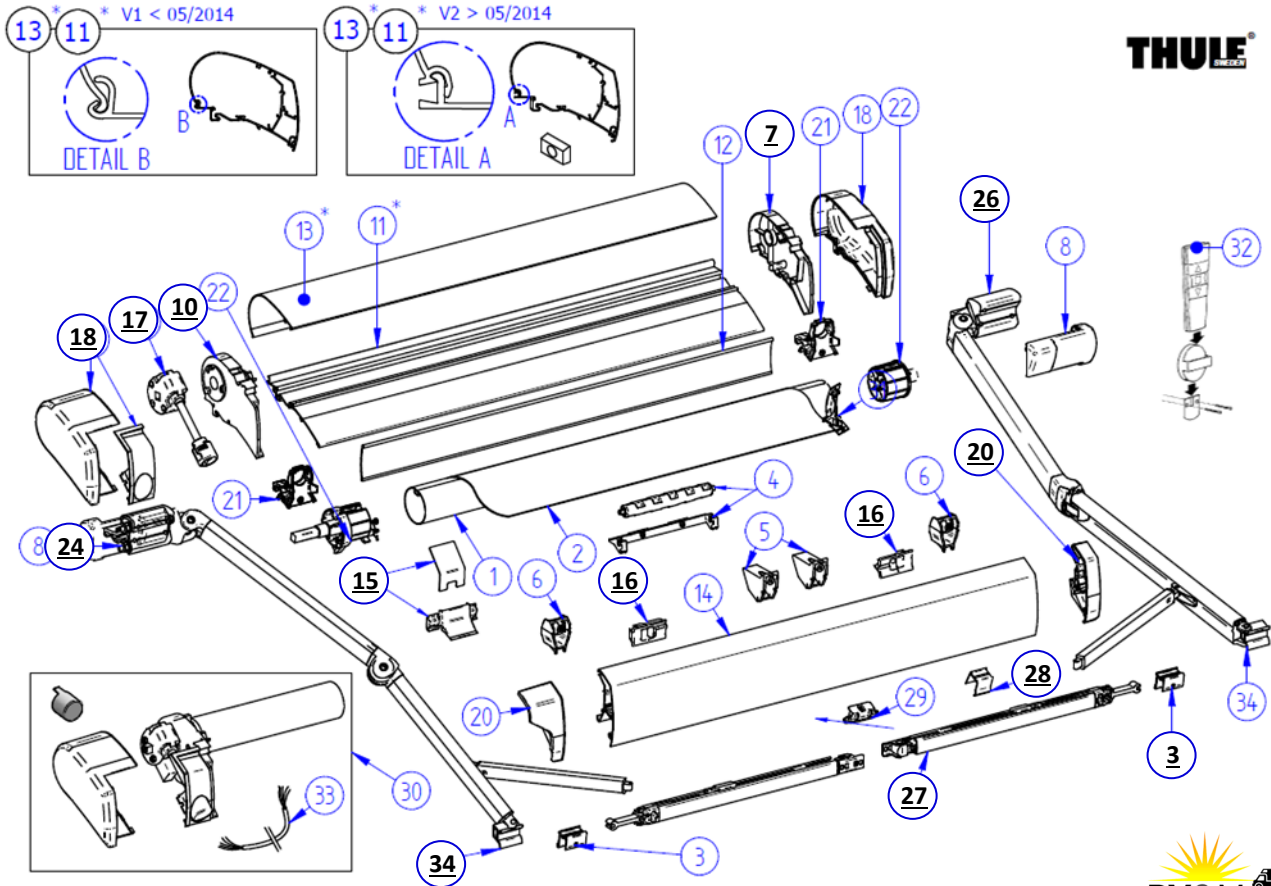

CLICK ON PART NUMBER TO VIEW PRODUCT

Thule 9200 Awnings

No#	Vendor Code	Description	RV Supplies Item Code
1	1500602617	ROLLER TUBE D=63 / 9200-4.00M	PLEASE ENQUIRE
	1500602618	ROLLER TUBE D=63 / 9200-4.50M	PLEASE ENQUIRE
	1500602417	ROLLER TUBE D=63 / 9200-5.00M	PLEASE ENQUIRE
	1500602418	ROLLER TUBE D=63 / 9200-5.50M	PLEASE ENQUIRE
	1500602419	ROLLER TUBE D=63 / 9200-6.00M	PLEASE ENQUIRE
2	1500602420	FABRIC 4.00M 9200 03	PLEASE ENQUIRE
	1500602421	FABRIC 4.00M 9200 04	PLEASE ENQUIRE
	1500602422	FABRIC 4.00M 9200 22	PLEASE ENQUIRE
	1500602423	FABRIC 4.00M 9200 31	PLEASE ENQUIRE
	1500602424	FABRIC 4.00M 9200 32	PLEASE ENQUIRE
	1500602425	FABRIC 4.50M 9200 03	PLEASE ENQUIRE
	1500602426	FABRIC 4.50M 9200 04	PLEASE ENQUIRE
	1500602427	FABRIC 4.50M 9200 22	PLEASE ENQUIRE
	1500602428	FABRIC 4.50M 9200 31	PLEASE ENQUIRE
	1500602429	FABRIC 4.50M 9200 32	PLEASE ENQUIRE
	1500602430	FABRIC 5.00M 9200 03	PLEASE ENQUIRE
	1500602431	FABRIC 5.00M 9200 04	PLEASE ENQUIRE
	1500602432	FABRIC 5.00M 9200 22	PLEASE ENQUIRE
	1500602433	FABRIC 5.00M 9200 31	PLEASE ENQUIRE
	1500602434	FABRIC 5.00M 9200 32	PLEASE ENQUIRE
1500602435	FABRIC 5.50M 9200 03	PLEASE ENQUIRE	