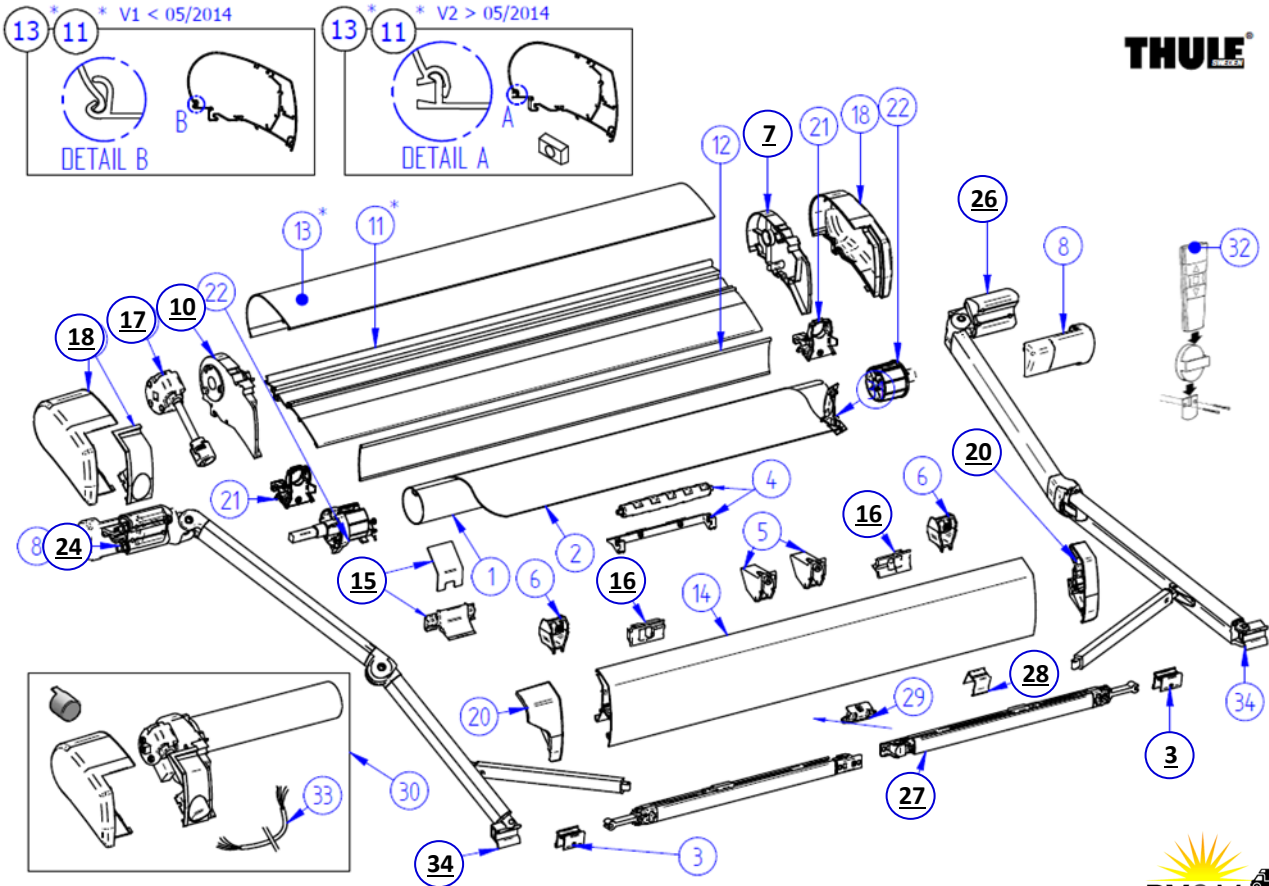

## Thule 9200 Awnings

No#	Vendor Code	Description	RV Supplies Item Code
1	1500602617	ROLLER TUBE D=63 / 9200-4.00M	PLEASE ENQUIRE
	1500602618	ROLLER TUBE D=63 / 9200-4.50M	PLEASE ENQUIRE
	1500602417	ROLLER TUBE D=63 / 9200-5.00M	PLEASE ENQUIRE
	1500602418	ROLLER TUBE D=63 / 9200-5.50M	PLEASE ENQUIRE
	1500602419	ROLLER TUBE D=63 / 9200-6.00M	PLEASE ENQUIRE
2	1500602420	FABRIC 4.00M 9200 03	PLEASE ENQUIRE
	1500602421	FABRIC 4.00M 9200 04	PLEASE ENQUIRE
	1500602422	FABRIC 4.00M 9200 22	PLEASE ENQUIRE
	1500602423	FABRIC 4.00M 9200 31	PLEASE ENQUIRE
	1500602424	FABRIC 4.00M 9200 32	PLEASE ENQUIRE
	1500602425	FABRIC 4.50M 9200 03	PLEASE ENQUIRE
	1500602426	FABRIC 4.50M 9200 04	PLEASE ENQUIRE
	1500602427	FABRIC 4.50M 9200 22	PLEASE ENQUIRE
	1500602428	FABRIC 4.50M 9200 31	PLEASE ENQUIRE
	1500602429	FABRIC 4.50M 9200 32	PLEASE ENQUIRE
	1500602430	FABRIC 5.00M 9200 03	PLEASE ENQUIRE
	1500602431	FABRIC 5.00M 9200 04	PLEASE ENQUIRE
	1500602432	FABRIC 5.00M 9200 22	PLEASE ENQUIRE
	1500602433	FABRIC 5.00M 9200 31	PLEASE ENQUIRE
	1500602434	FABRIC 5.00M 9200 32	PLEASE ENQUIRE
1500602435	FABRIC 5.50M 9200 03	PLEASE ENQUIRE	