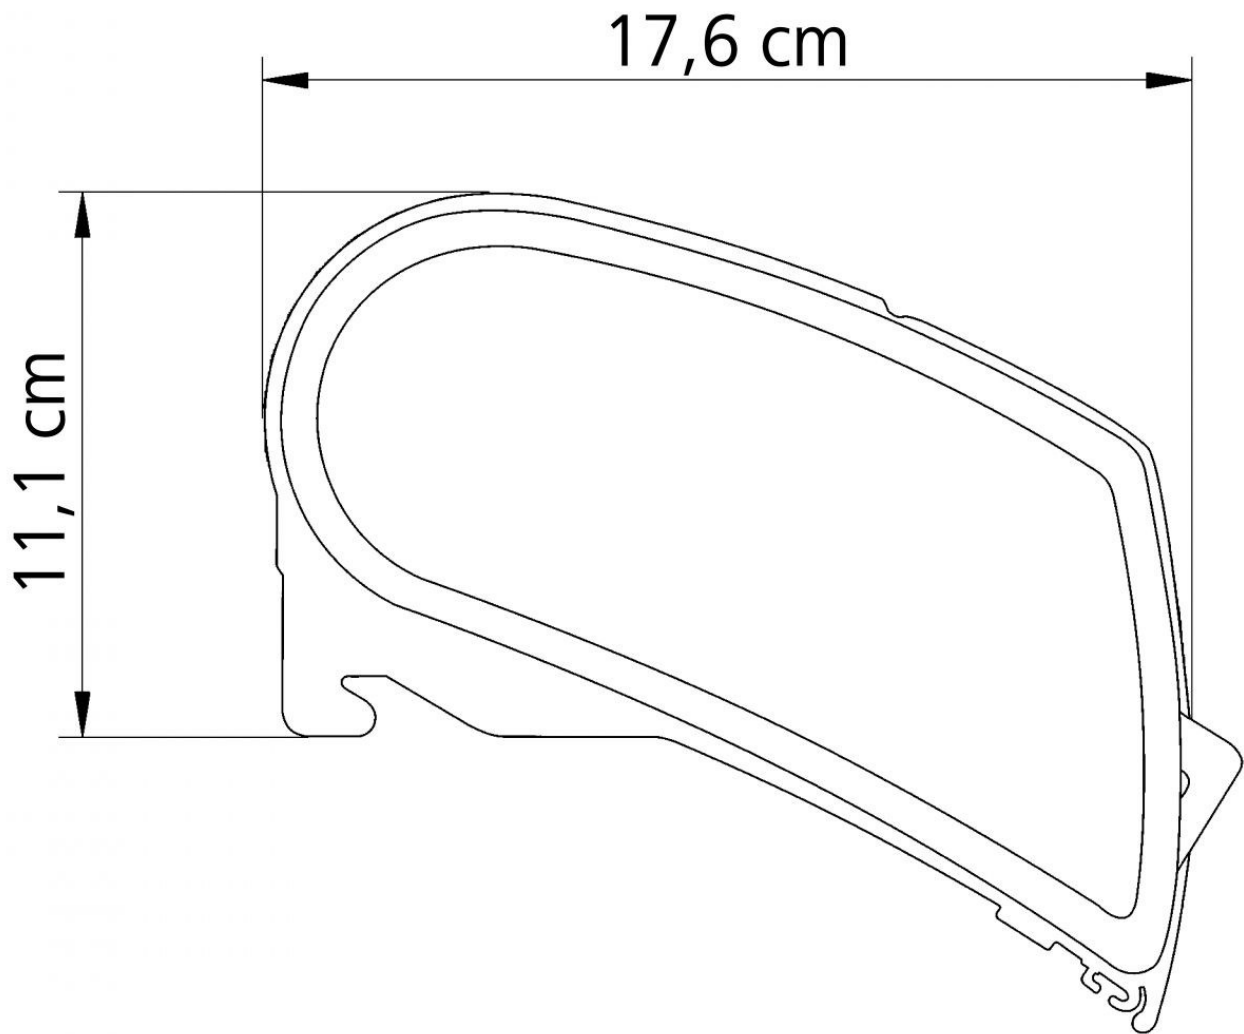

DIMENSIONS

Thule 9200 Awnings

WWW.RVSUPPLIES.CO.NZ