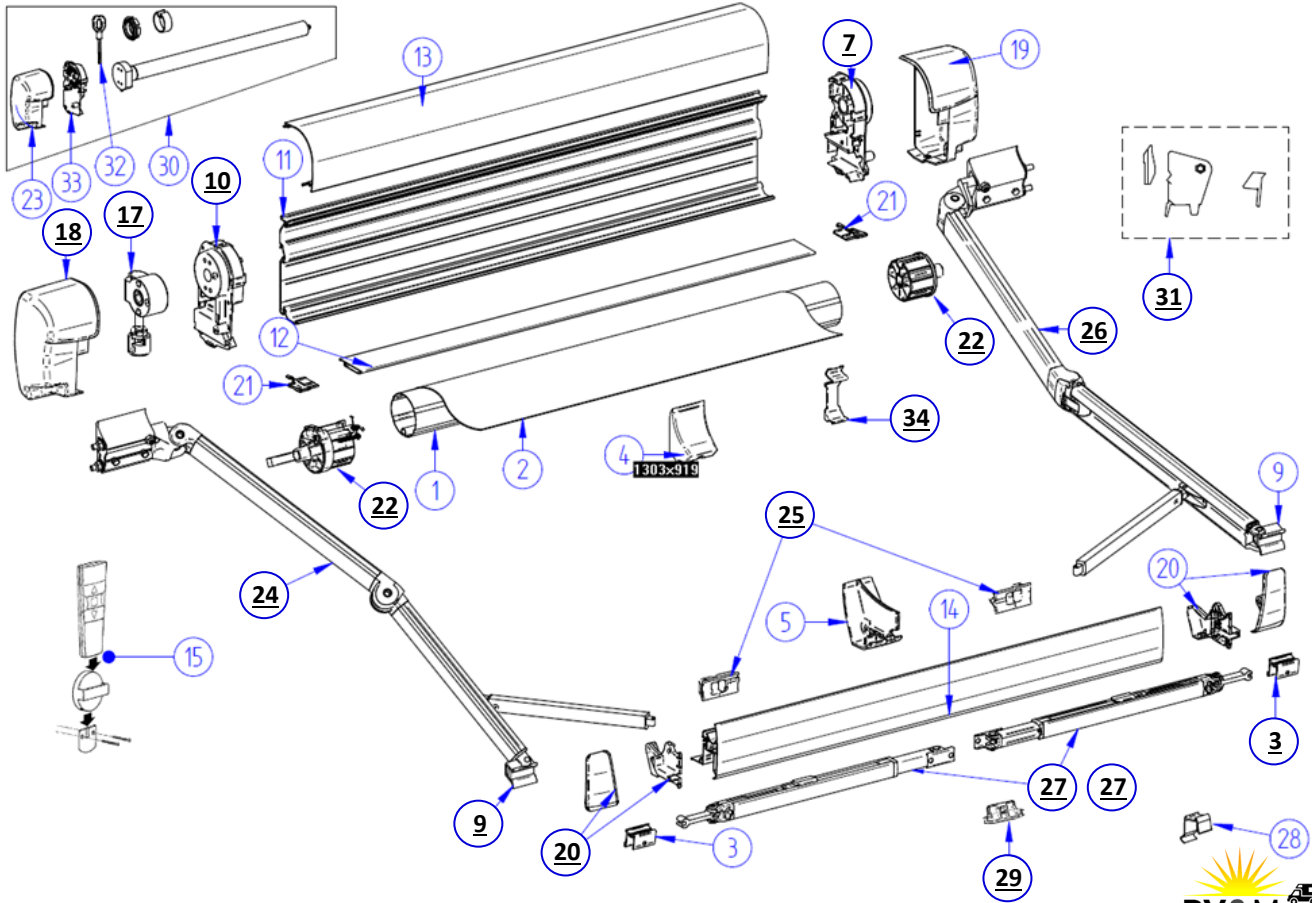

CLICK ON PART NUMBER TO VIEW PRODUCT

Thule 8000 Awnings

No#	Vendor Code	Description	RV Supplies Item Code
1	1500601797	ROLLER TUBE 70 / 8000 -3,50M	PLEASE ENQUIRE
	1500601798	ROLLER TUBE 70 / 8000 -4,00M	PLEASE ENQUIRE
	1500601799	ROLLER TUBE 70 / 8000 -4,50M	PLEASE ENQUIRE
	1500601800	ROLLER TUBE 70 / 8000 -5,00M	PLEASE ENQUIRE
	1500601801	ROLLER TUBE 70 / 8000 -5,50M	PLEASE ENQUIRE
	1500601802	ROLLER TUBE 70 / 8000 -6,00M	PLEASE ENQUIRE
2	1500601825	FABRIC 8000 3,50M 03	PLEASE ENQUIRE
	1500601826	FABRIC 8000 3,50M 04	PLEASE ENQUIRE
	1500601830	FABRIC 8000 3,50M 22	PLEASE ENQUIRE
	1500601832	FABRIC 8000 3,50M 31	PLEASE ENQUIRE
	1500601833	FABRIC 8000 3,50M 32	PLEASE ENQUIRE
	1500600077	FABRIC 4.00M 8000 03	PLEASE ENQUIRE
	1500600078	FABRIC 4.00M 8000 04	PLEASE ENQUIRE
	1500600082	FABRIC 4.00M 8000 22 RAL 9002	PLEASE ENQUIRE
	1500601701	FABRIC 4.00M 8000 31	PLEASE ENQUIRE
	1500601702	FABRIC 4.00M 8000 32	PLEASE ENQUIRE
	1500600084	FABRIC 4.50M 8000 03	PLEASE ENQUIRE
	1500600085	FABRIC 4.50M 8000 04	PLEASE ENQUIRE
	1500600089	FABRIC 4.50M 8000 22 RAL 9002	PLEASE ENQUIRE
	1500601703	FABRIC 4.50M 8000 31	PLEASE ENQUIRE
	1500601704	FABRIC 4.50M 8000 32	PLEASE ENQUIRE
	1500600092	FABRIC 5.00M 8000 03	PLEASE ENQUIRE