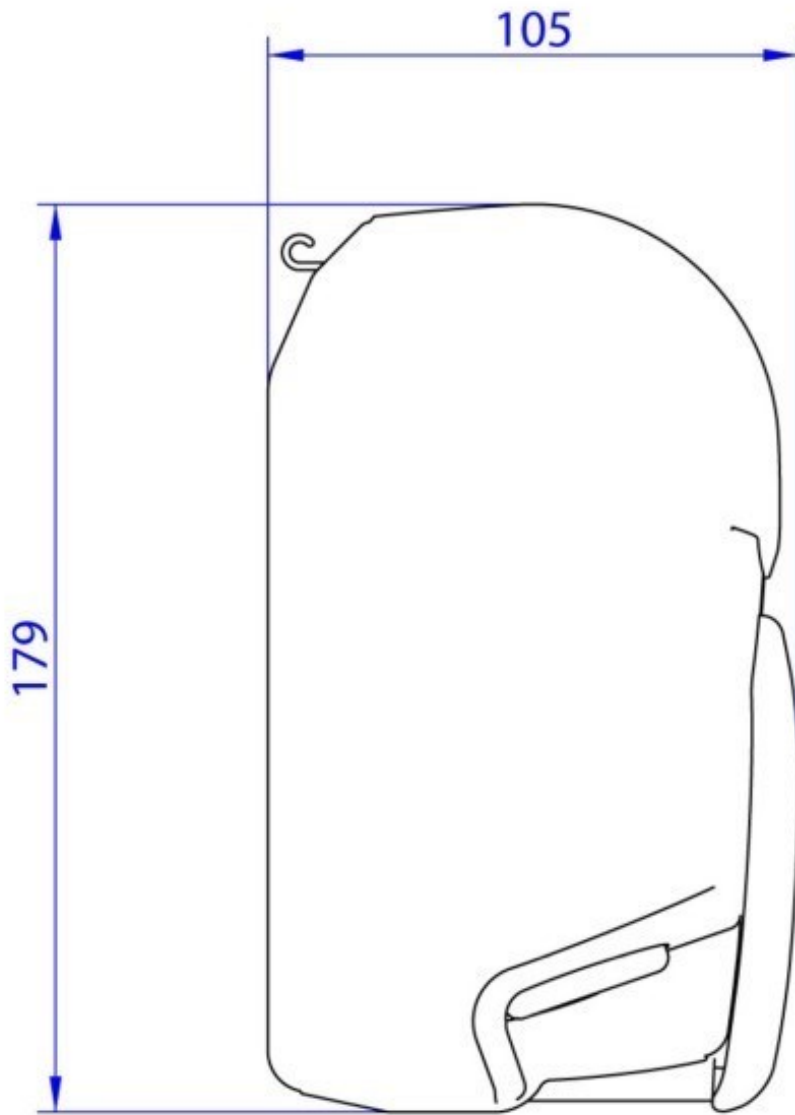

DIMENSIONS

Thule 8000 Awnings

WWW.RVSUPPLIES.CO.NZ