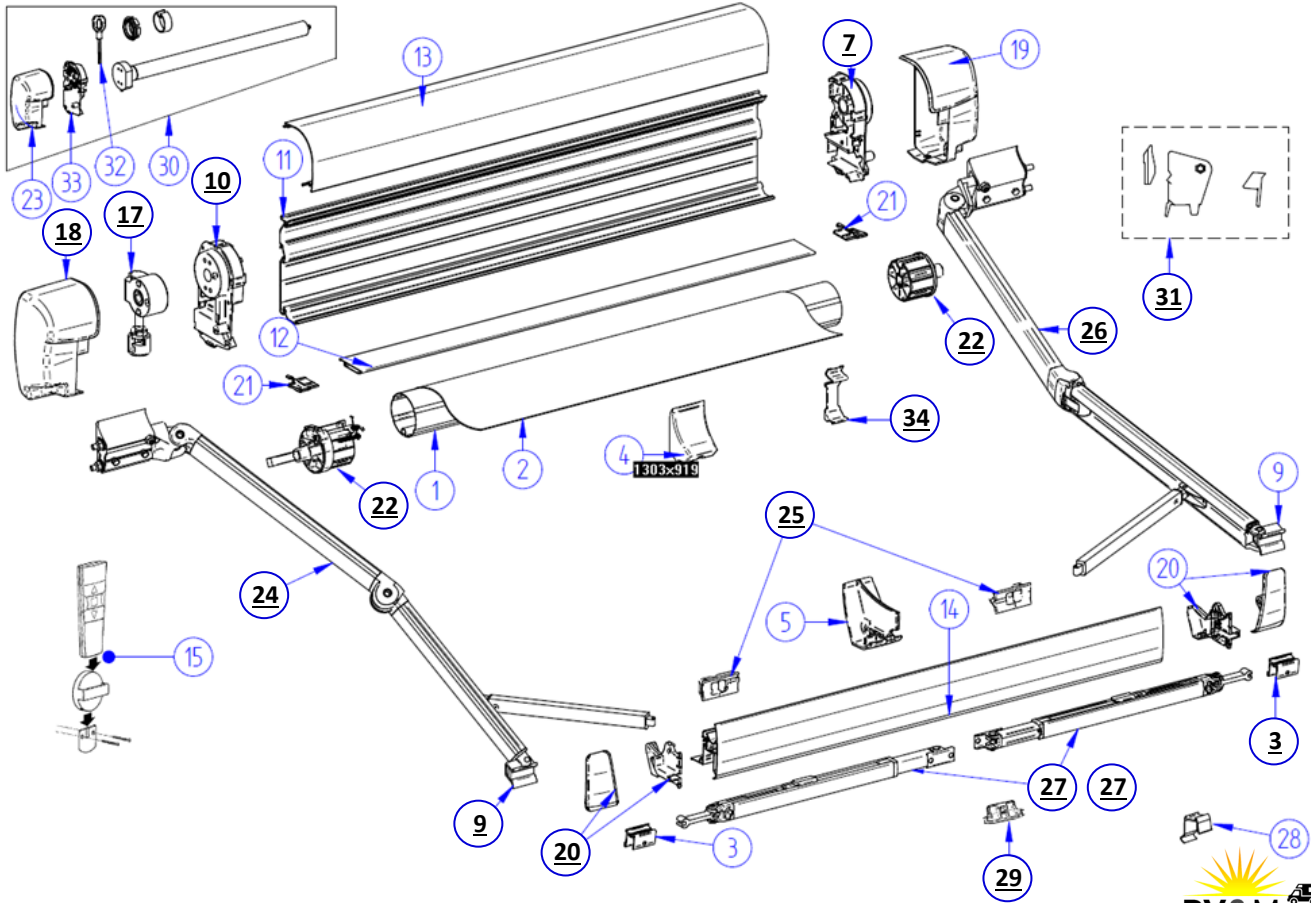

CLICK ON PART NUMBER TO VIEW PRODUCT

Thule 8000 Awnings

No#	Vendor Code	Description	RV Supplies Item Code
1	1500601797	ROLLER TUBE 70 / 8000 -3,50M	PLEASE ENQUIRE
	1500601798	ROLLER TUBE 70 / 8000 -4,00M	PLEASE ENQUIRE
	1500601799	ROLLER TUBE 70 / 8000 -4,50M	PLEASE ENQUIRE
	1500601800	ROLLER TUBE 70 / 8000 -5,00M	PLEASE ENQUIRE
	1500601801	ROLLER TUBE 70 / 8000 -5,50M	PLEASE ENQUIRE
	1500601802	ROLLER TUBE 70 / 8000 -6,00M	PLEASE ENQUIRE
2	1500601825	FABRIC 8000 3,50M 03	PLEASE ENQUIRE
	1500601826	FABRIC 8000 3,50M 04	PLEASE ENQUIRE
	1500601830	FABRIC 8000 3,50M 22	PLEASE ENQUIRE
	1500601832	FABRIC 8000 3,50M 31	PLEASE ENQUIRE
	1500601833	FABRIC 8000 3,50M 32	PLEASE ENQUIRE
	1500600077	FABRIC 4.00M 8000 03	PLEASE ENQUIRE
	1500600078	FABRIC 4.00M 8000 04	PLEASE ENQUIRE
	1500600082	FABRIC 4.00M 8000 22 RAL 9002	PLEASE ENQUIRE
	1500601701	FABRIC 4.00M 8000 31	PLEASE ENQUIRE
	1500601702	FABRIC 4.00M 8000 32	PLEASE ENQUIRE
	1500600084	FABRIC 4.50M 8000 03	PLEASE ENQUIRE
	1500600085	FABRIC 4.50M 8000 04	PLEASE ENQUIRE
	1500600089	FABRIC 4.50M 8000 22 RAL 9002	PLEASE ENQUIRE
	1500601703	FABRIC 4.50M 8000 31	PLEASE ENQUIRE
	1500601704	FABRIC 4.50M 8000 32	PLEASE ENQUIRE
	1500600092	FABRIC 5.00M 8000 03	PLEASE ENQUIRE