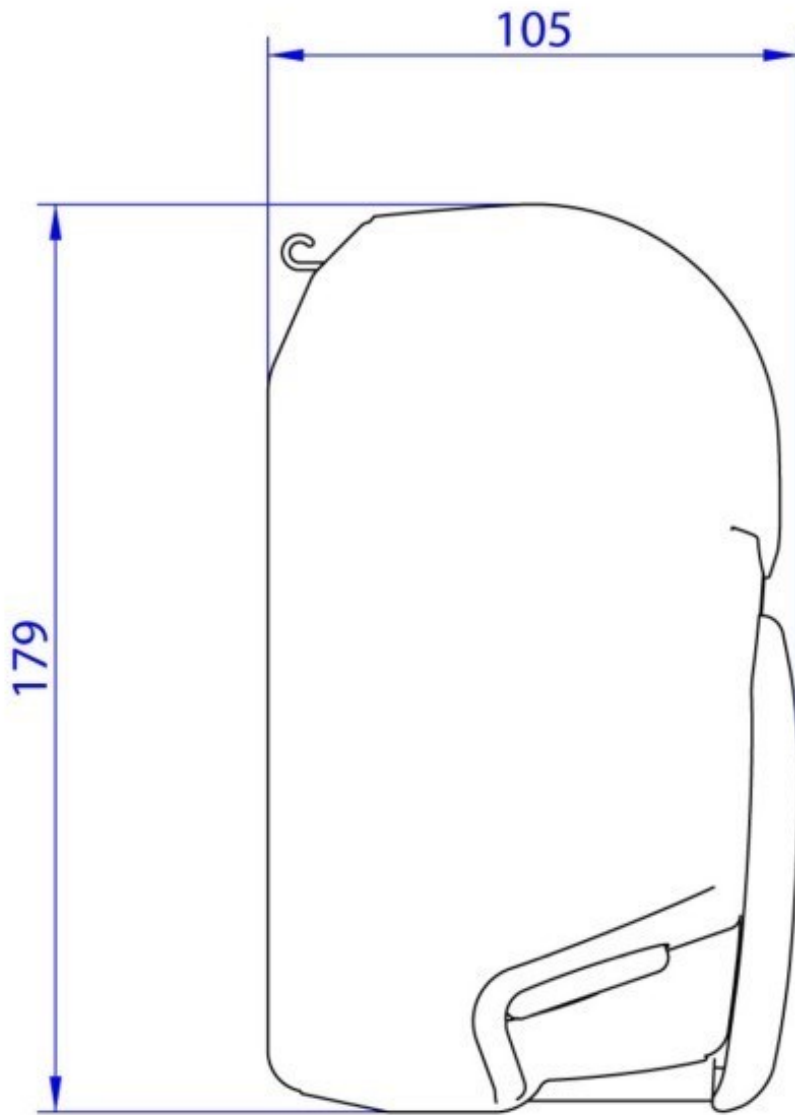

# DIMENSIONS

Thule 8000 Awnings

[WWW.RVSUPPLIES.CO.NZ](http://WWW.RVSUPPLIES.CO.NZ)