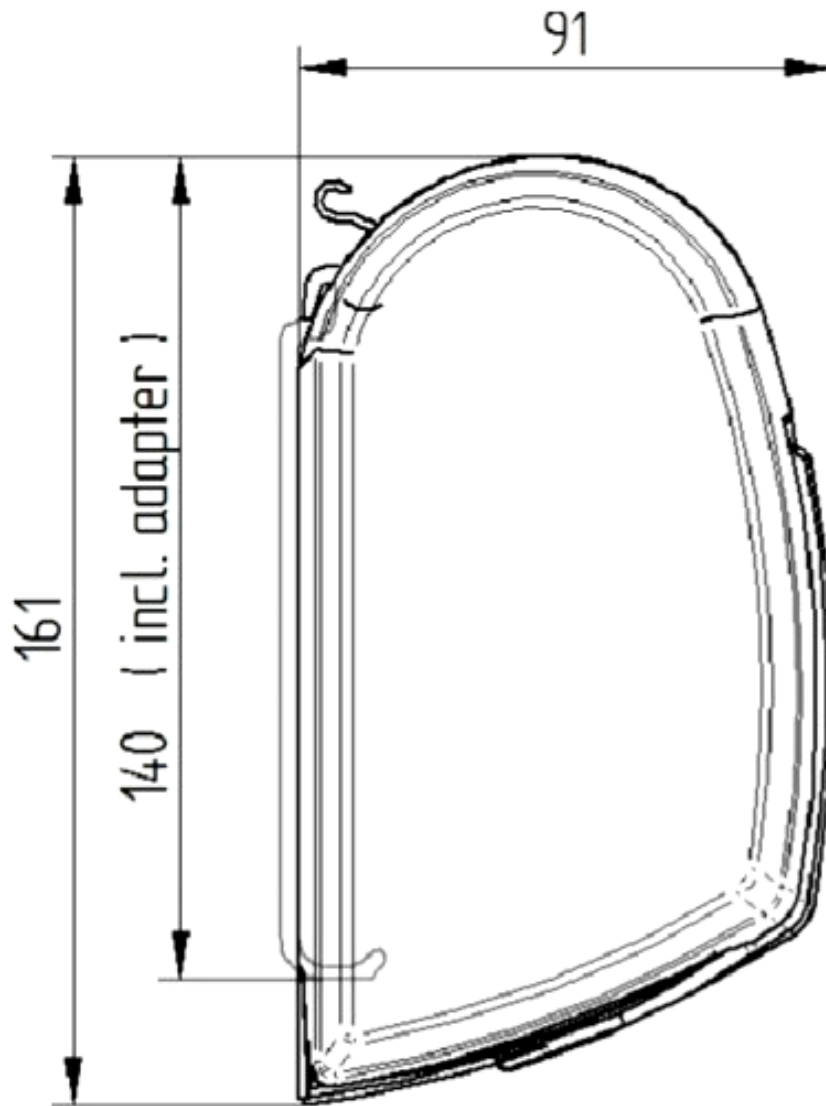

# DIMENSIONS

Thule 5200 Awnings

[WWW.RVSUPPLIES.CO.NZ](http://WWW.RVSUPPLIES.CO.NZ)