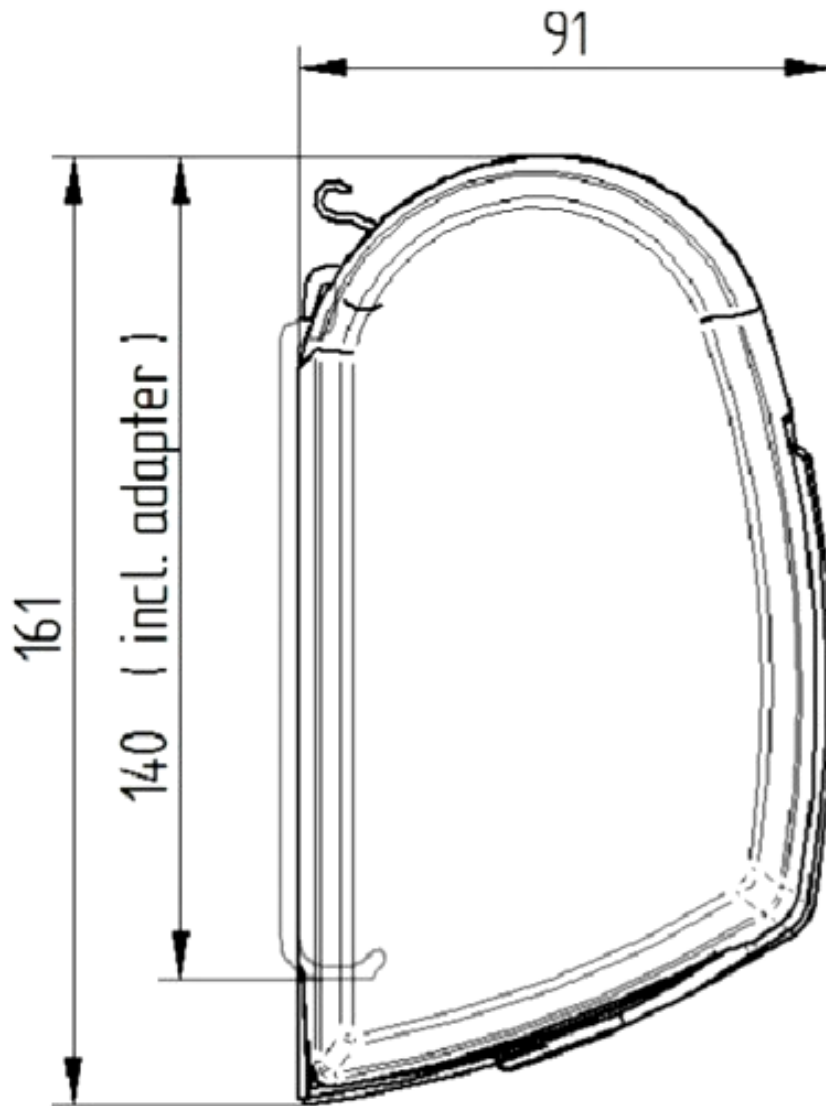

DIMENSIONS

Thule 5200 Awnings

WWW.RVSUPPLIES.CO.NZ