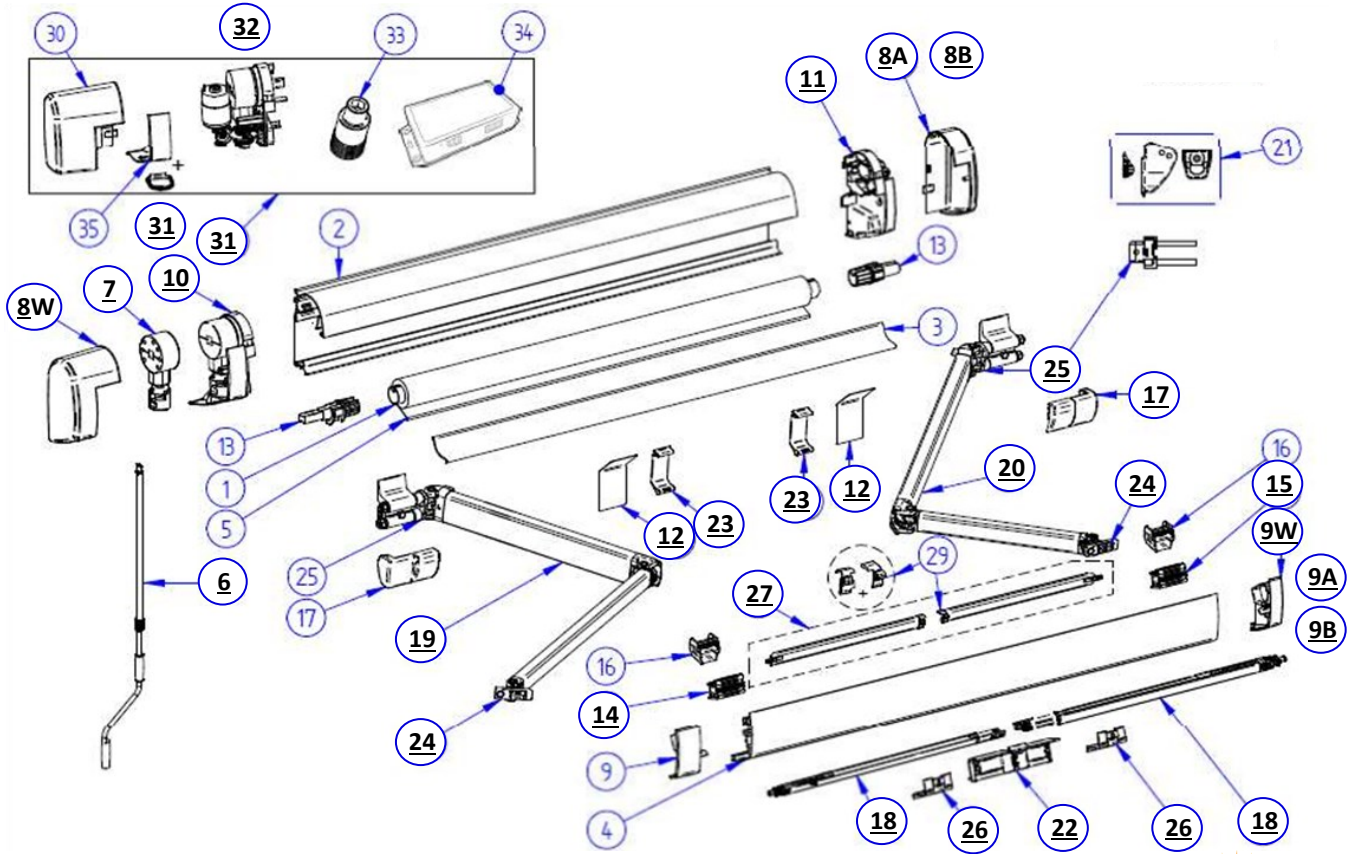

CLICK ON PART NUMBER TO VIEW PRODUCT

Thule 5200 Awnings

No#	Vendor Code	Description	RV Supplies Item Code
1	1500602989	ROLLER TUBE D=30X0.8MM / 5200-1.90M	PLEASE ENQUIRE
	1500602990	ROLLER TUBE D=30X0.8MM / 5200-2,30M	PLEASE ENQUIRE
	1500602658	ROLLER TUBE D=30X0.8MM / 5200-2,60M	PLEASE ENQUIRE
	1500602186	ROLLER TUBE D=30X0.8MM / 5200-3.00M	PLEASE ENQUIRE
	1500602187	ROLLER TUBE D=30X0.8MM / 5200-3.50M	PLEASE ENQUIRE
	1500602188	ROLLER TUBE D=30X0.8MM / 5200-4.00M	PLEASE ENQUIRE
	1500602189	ROLLER TUBE D=30X0.8MM / 5200-4.50M	PLEASE ENQUIRE
	1500602991	ROLLER TUBE D=30X0.8MM / 5200-5.00M	PLEASE ENQUIRE
2	1500602992	MAIN HOUSING 5200 1.90M	PLEASE ENQUIRE
	1500602993	MAIN HOUSING 5200 2.30M	PLEASE ENQUIRE
	1500602994	MAIN HOUSING 5200 2.60M	PLEASE ENQUIRE
	1500602995	MAIN HOUSING 5200 3.00M	PLEASE ENQUIRE
	1500602996	MAIN HOUSING 5200 3.50M	PLEASE ENQUIRE
	1500602997	MAIN HOUSING 5200 4.00M	PLEASE ENQUIRE
	1500602998	MAIN HOUSING 5200 4.50M	PLEASE ENQUIRE
	1500602999	MAIN HOUSING 5200 5.00M	PLEASE ENQUIRE
	1500603000	MAIN HOUSING 5200 ANO 1.90M	PLEASE ENQUIRE
	1500603001	MAIN HOUSING 5200 ANO 2.30M	PLEASE ENQUIRE
	1500603002	MAIN HOUSING 5200 ANO 2.60M	PLEASE ENQUIRE