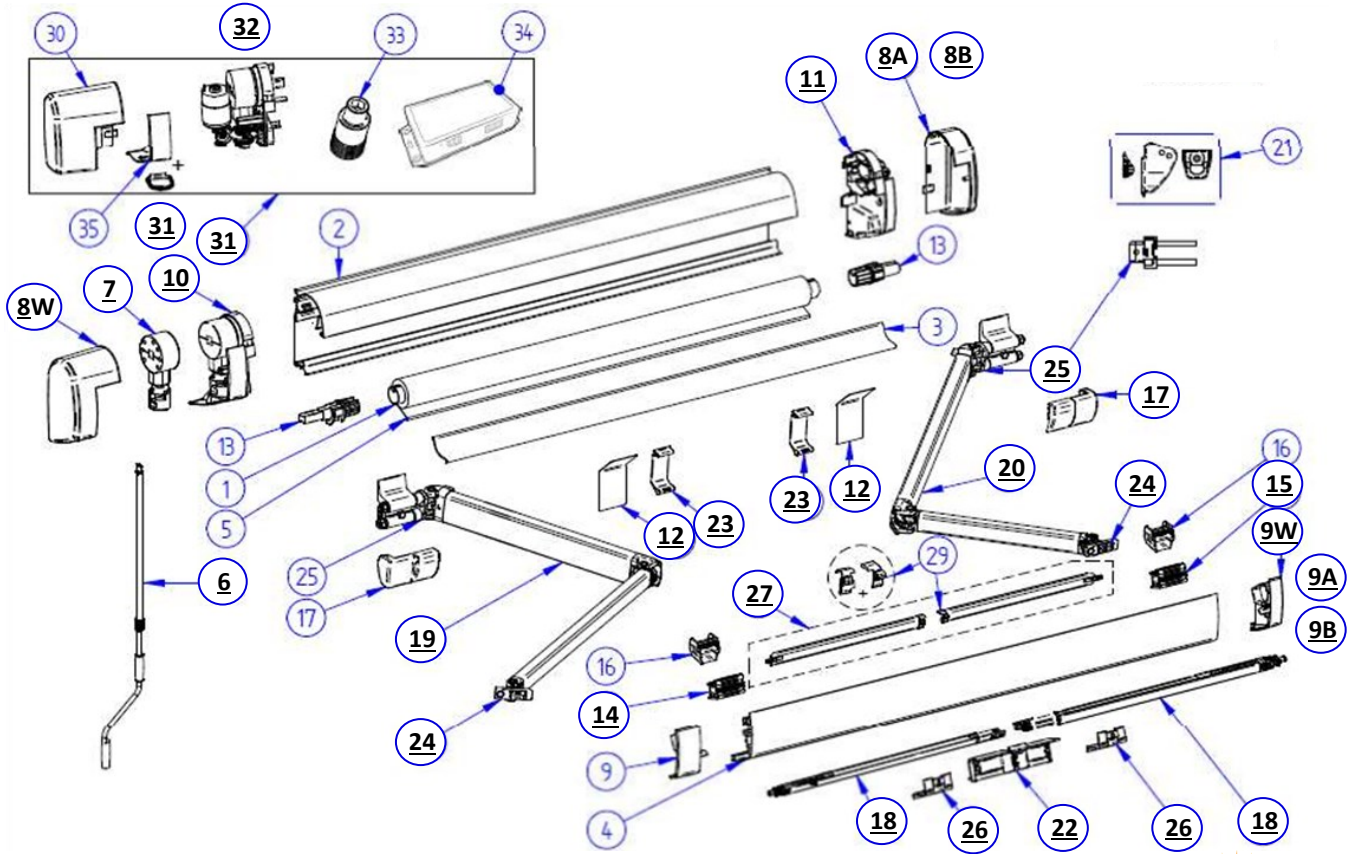

## Thule 5200 Awnings

No#	Vendor Code	Description	RV Supplies Item Code
1	1500602989	ROLLER TUBE D=30X0.8MM / 5200-1.90M	PLEASE ENQUIRE
	1500602990	ROLLER TUBE D=30X0.8MM / 5200-2,30M	PLEASE ENQUIRE
	1500602658	ROLLER TUBE D=30X0.8MM / 5200-2,60M	PLEASE ENQUIRE
	1500602186	ROLLER TUBE D=30X0.8MM / 5200-3.00M	PLEASE ENQUIRE
	1500602187	ROLLER TUBE D=30X0.8MM / 5200-3.50M	PLEASE ENQUIRE
	1500602188	ROLLER TUBE D=30X0.8MM / 5200-4.00M	PLEASE ENQUIRE
	1500602189	ROLLER TUBE D=30X0.8MM / 5200-4.50M	PLEASE ENQUIRE
	1500602991	ROLLER TUBE D=30X0.8MM / 5200-5.00M	PLEASE ENQUIRE
2	1500602992	MAIN HOUSING 5200 1.90M	PLEASE ENQUIRE
	1500602993	MAIN HOUSING 5200 2.30M	PLEASE ENQUIRE
	1500602994	MAIN HOUSING 5200 2.60M	PLEASE ENQUIRE
	1500602995	MAIN HOUSING 5200 3.00M	PLEASE ENQUIRE
	1500602996	MAIN HOUSING 5200 3.50M	PLEASE ENQUIRE
	1500602997	MAIN HOUSING 5200 4.00M	PLEASE ENQUIRE
	1500602998	MAIN HOUSING 5200 4.50M	PLEASE ENQUIRE
	1500602999	MAIN HOUSING 5200 5.00M	PLEASE ENQUIRE
	1500603000	MAIN HOUSING 5200 ANO 1.90M	PLEASE ENQUIRE
	1500603001	MAIN HOUSING 5200 ANO 2.30M	PLEASE ENQUIRE
	1500603002	MAIN HOUSING 5200 ANO 2.60M	PLEASE ENQUIRE