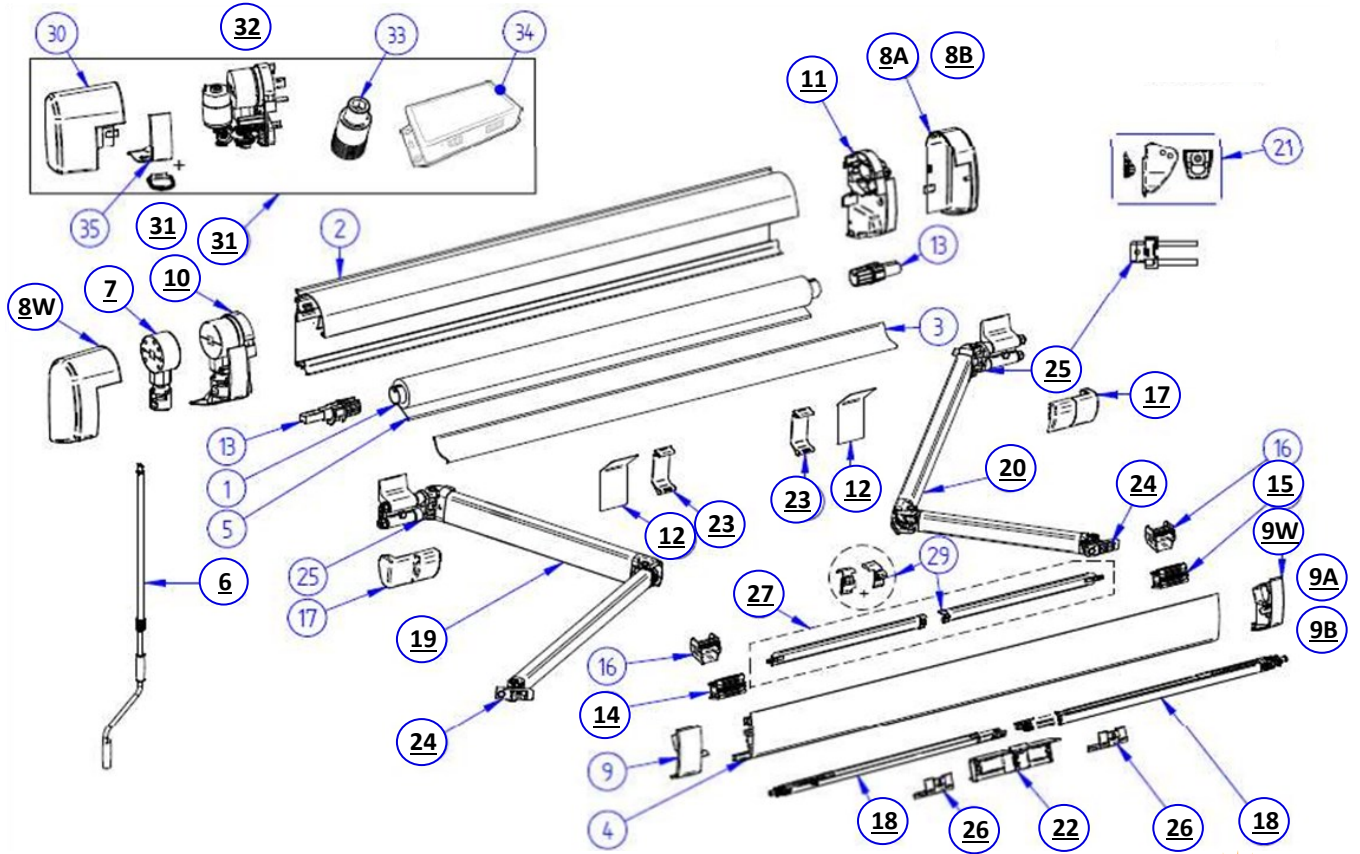

CLICK ON PART NUMBER TO VIEW PRODUCT

Thule 5200 Awnings

No#	Vendor Code	Description	RV Supplies Item Code
1	1500602989	ROLLER TUBE D=30X0.8MM / 5200-1.90M	PLEASE ENQUIRE
	1500602990	ROLLER TUBE D=30X0.8MM / 5200-2,30M	PLEASE ENQUIRE
	1500602658	ROLLER TUBE D=30X0.8MM / 5200-2,60M	PLEASE ENQUIRE
	1500602186	ROLLER TUBE D=30X0.8MM / 5200-3.00M	PLEASE ENQUIRE
	1500602187	ROLLER TUBE D=30X0.8MM / 5200-3.50M	PLEASE ENQUIRE
	1500602188	ROLLER TUBE D=30X0.8MM / 5200-4.00M	PLEASE ENQUIRE
	1500602189	ROLLER TUBE D=30X0.8MM / 5200-4.50M	PLEASE ENQUIRE
	1500602991	ROLLER TUBE D=30X0.8MM / 5200-5.00M	PLEASE ENQUIRE
2	1500602992	MAIN HOUSING 5200 1.90M	PLEASE ENQUIRE
	1500602993	MAIN HOUSING 5200 2.30M	PLEASE ENQUIRE
	1500602994	MAIN HOUSING 5200 2.60M	PLEASE ENQUIRE
	1500602995	MAIN HOUSING 5200 3.00M	PLEASE ENQUIRE
	1500602996	MAIN HOUSING 5200 3.50M	PLEASE ENQUIRE
	1500602997	MAIN HOUSING 5200 4.00M	PLEASE ENQUIRE
	1500602998	MAIN HOUSING 5200 4.50M	PLEASE ENQUIRE
	1500602999	MAIN HOUSING 5200 5.00M	PLEASE ENQUIRE
	1500603000	MAIN HOUSING 5200 ANO 1.90M	PLEASE ENQUIRE
	1500603001	MAIN HOUSING 5200 ANO 2.30M	PLEASE ENQUIRE
	1500603002	MAIN HOUSING 5200 ANO 2.60M	PLEASE ENQUIRE