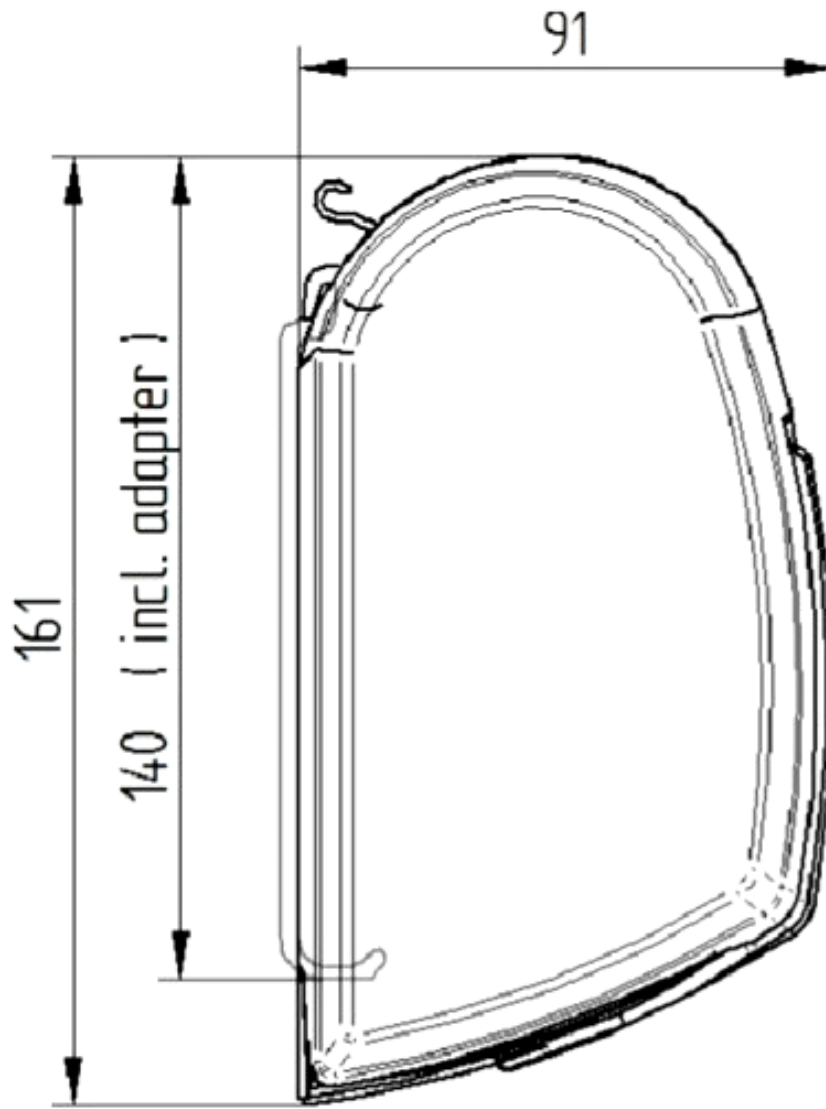

# DIMENSIONS

Thule 5200 Awnings

[WWW.RVSUPPLIES.CO.NZ](http://WWW.RVSUPPLIES.CO.NZ)