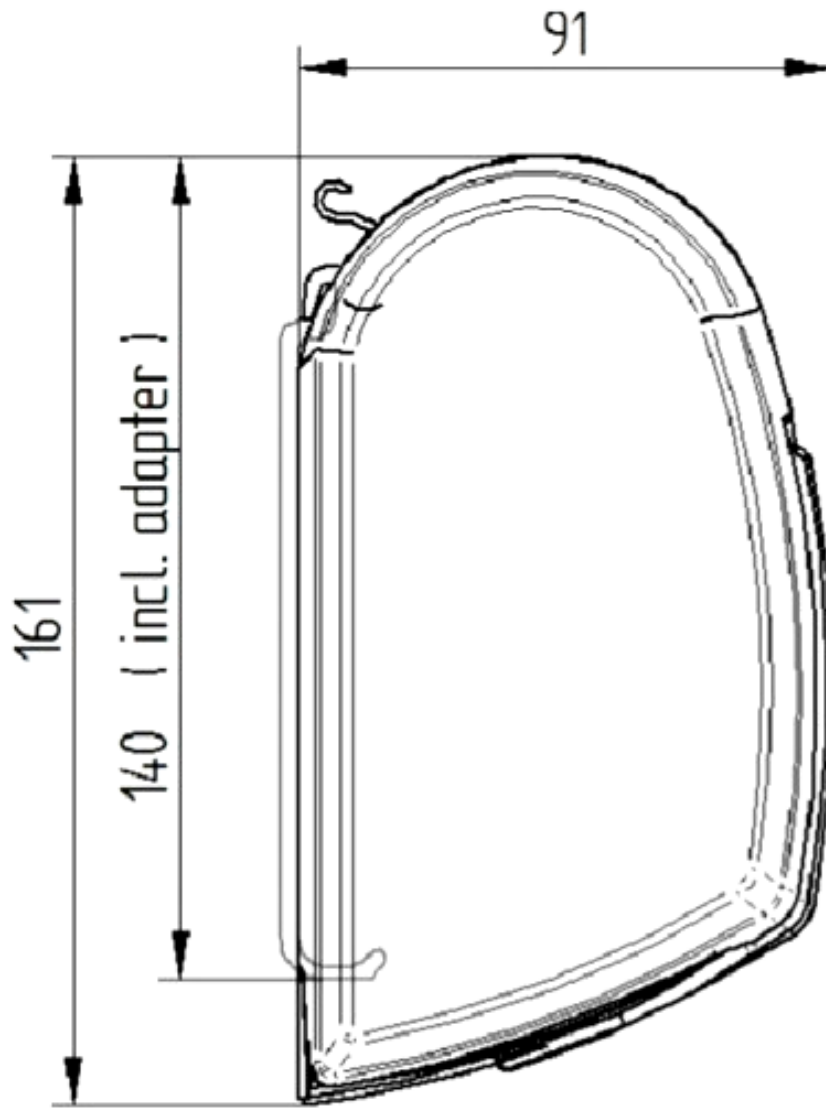

DIMENSIONS

Thule 5200 Awnings

WWW.RVSUPPLIES.CO.NZ