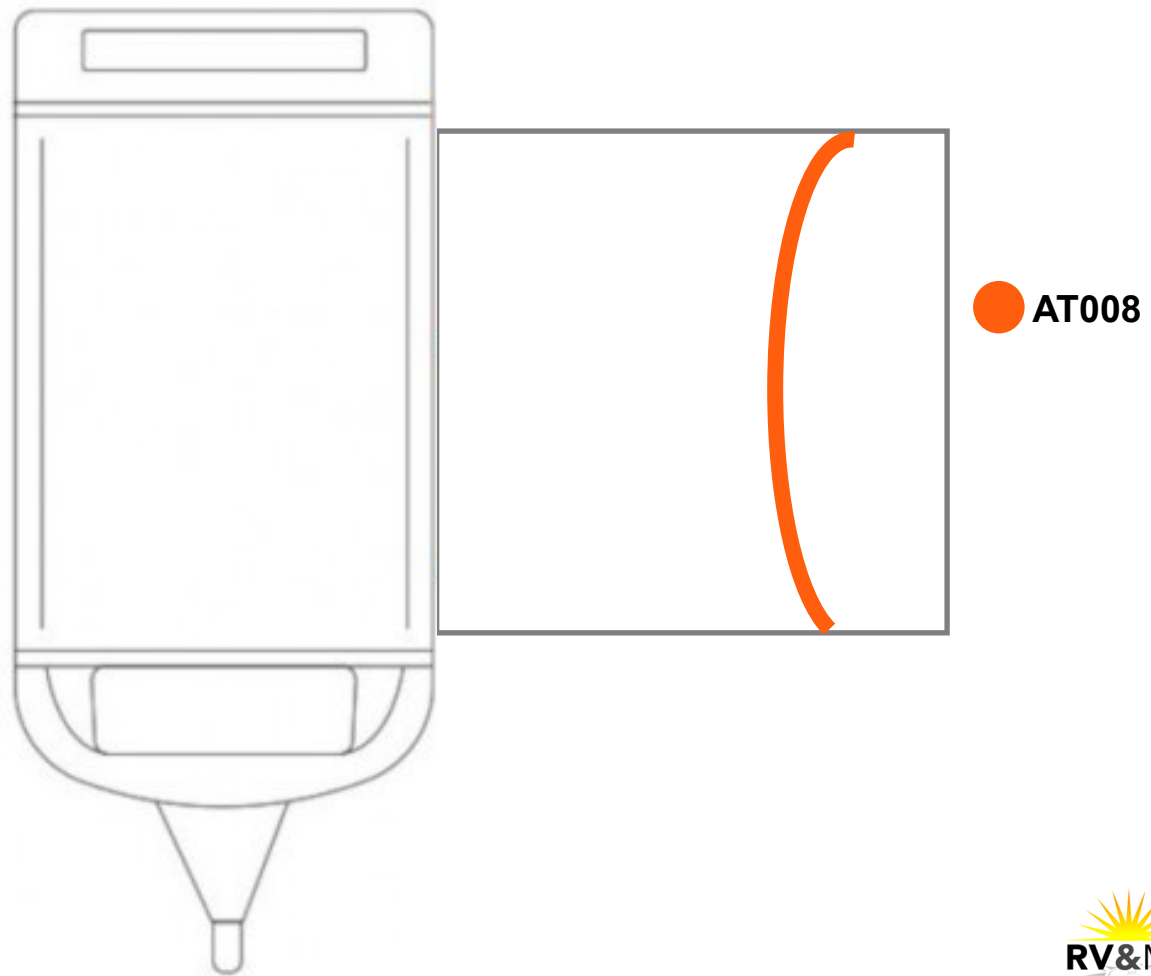

SPARE AIR TUBES CAPELLA AIR 220

Air Tube No#	Length	Product Code	Qty
AT008	555 x 10cm - PRIMARY TUBE	RVZ9023	1