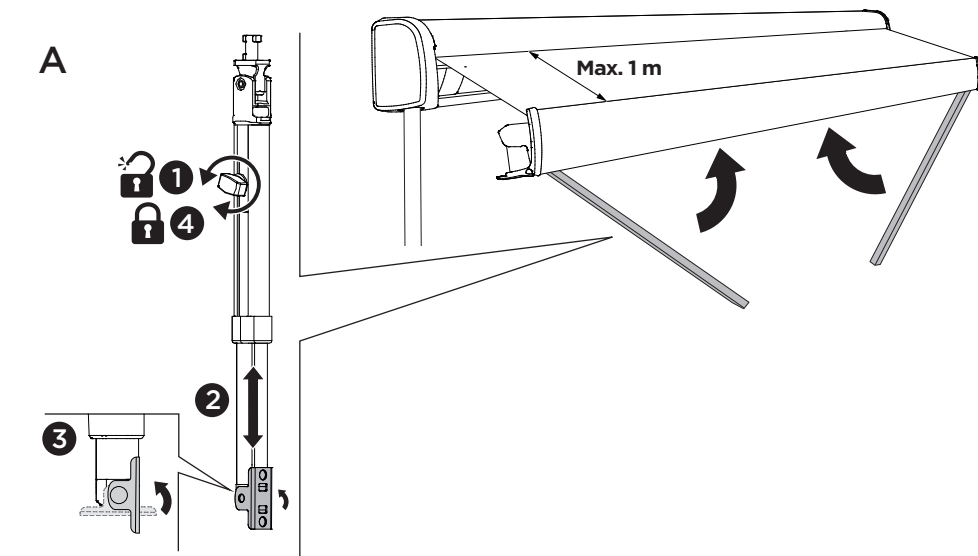

3 CLOSE

1

2

3

TENSION RAFTER G2 307307 / 307309	2,6M 307307	3,0M 307309	3,5M 307309	4,0M 307309	4,5M 307309
	OPTION	OPTION	OPTION	✓	✓

A

B

4

5

6

INSTALLATION

4 CONTENT

AWNING

	2,6m	3,0m	3,5m	4,0m	4,5m		2,6m	3,0m	3,5m	4,0m	4,5m
 40mm	x1	x1	x1	x2		 4,2 x 16 mm DIN 7504N TX20	x5	x5	x5	x6	x5
 80mm	x2	x2			x1	 M6 DIN 934	x7	x7	x7	x8	x10
 175mm			x2	x2		 M6 DIN 6798	x7	x7	x7	x8	x10
 400mm					x2	 M5 DIN 125	x4	x4	x4	x4	x4
	x3	x3	x3	x4	x4		x4	x4	x4	x4	x4
	x2	x2	x2	x2	x3		x4	x4	x4	x4	x4
 M6 x 55 mm DIN 965 - TX30	x2	x2	x2	x2	x2		x2	x2	x2	x2	x2
 M6 x 55 mm DIN 603	x5	x5	x5	x6	x8		x2	x2	x2	x2	x2
 4,2 x 25 mm DIN 7981 - TX20	x4	x4	x4	x4	x4					x1	x1
 4,2 x 25 mm DIN 7982 - TX20	x4	x4	x4	x4	x4					x1	x1