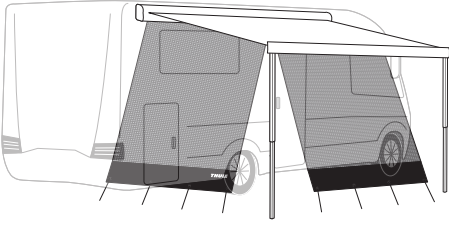

Thule Sun Blocker G2