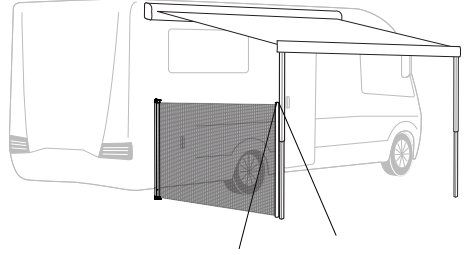

Thule Windscreen