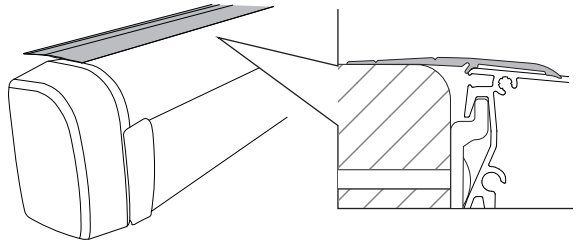

10 ACCESSORIES

Thule Hold Down Side Strap Kit (307916)

Thule Tension Rafter G2 (307307 / 307309)

Thule LED Strip (307135 - 307137)

Thule Sealing Rubber (306891 - 306892)

Thule Sealing Rubber (302690 - 302693)