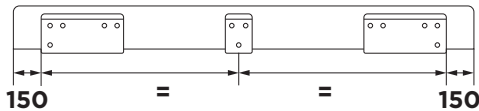

7 INSTALLATION

1

DEGREASER

i

FIX X or Y

FIX X or Y

FIX Y or Z

FIX Y or Z

FIX Y or Z

A

B

1

2

3

4