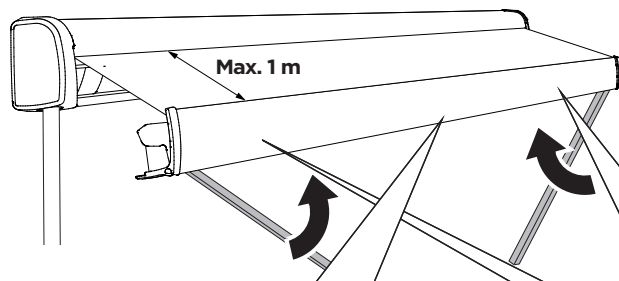

3 CLOSE

1

2

3

TENSION RAFTER G2 307307 / 307309	2,6M 307307	3,0M 307309	3,5M 307309	4,0M 307309	4,5M 307309
	OPTION	OPTION	OPTION	✓	✓

A

B

4

5

6

INSTALLATION

4 CONTENT

AWNING

	2,6m	3,0m	3,5m	4,0m	4,5m		2,6m	3,0m	3,5m	4,0m	4,5m
 40mm	x1	x1	x1	x2		 4,2 x 16 mm DIN 7504N TX20	x5	x5	x5	x6	x5
 80mm	x2	x2			x1	 M6 DIN 934	x7	x7	x7	x8	x10
 175mm			x2	x2		 M6 DIN 6798	x7	x7	x7	x8	x10
 400mm					x2	 M5 DIN 125	x4	x4	x4	x4	x4
	x3	x3	x3	x4	x4		x4	x4	x4	x4	x4
	x2	x2	x2	x2	x3		x4	x4	x4	x4	x4
 M6 x 55 mm DIN 965 - TX30	x2	x2	x2	x2	x2		x2	x2	x2	x2	x2
 M6 x 55 mm DIN 603	x5	x5	x5	x6	x8		x2	x2	x2	x2	x2
 4,2 x 25 mm DIN 7981 - TX20	x4	x4	x4	x4	x4					x1	x1
 4,2 x 25 mm DIN 7982 - TX20	x4	x4	x4	x4	x4					x1	x1