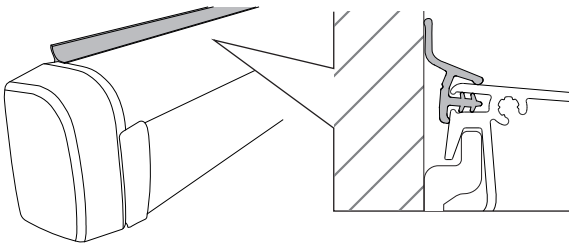

10 ACCESSORIES

Thule Hold Down Side Strap Kit (307916)

Thule Tension Rafter G2 (307307 / 307309)

Thule LED Strip (307135 - 307137)

Thule Sealing Rubber (306891 - 306892)

Thule Sealing Rubber (302690 - 302693)