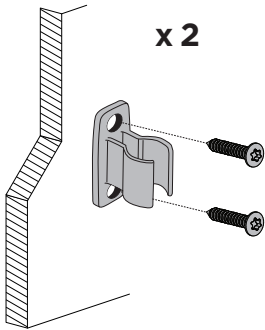

E

FIX Y

FIX Z

8 FOOT SUPPORT INSTALLATION

i

1

A

B

2

A

B

3

OR

4

9 HAND CRANK SUPPORT INSTALLATION

1

10 ACCESSORIES

Thule Hold Down Side Strap Kit (307916)

Thule Tension Rafter G2 (307307 / 307309)

Thule LED Strip (307135 - 307137)

Thule Sealing Rubber (306891 - 306892)

Thule Sealing Rubber (302690 - 302693)