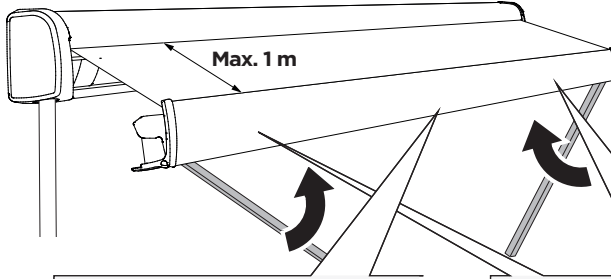

3 CLOSE

1

2

3

TENSION RAFTER G2 307307 / 307309	2,6M 307307	3,0M 307309	3,5M 307309	4,0M 307309	4,5M 307309
	OPTION	OPTION	OPTION	✓	✓

A

B

4

5

6

INSTALLATION

4 CONTENT

AWNING

	2,6m	3,0m	3,5m	4,0m	4,5m		2,6m	3,0m	3,5m	4,0m	4,5m
 40mm	x1	x1	x1	x2		 4,2 x 16 mm DIN 7504N TX20	x5	x5	x5	x6	x5
 80mm	x2	x2			x1	 M6 DIN 934	x7	x7	x7	x8	x10
 175mm			x2	x2		 M6 DIN 6798	x7	x7	x7	x8	x10
 400mm					x2	 M5 DIN 125	x4	x4	x4	x4	x4
	x3	x3	x3	x4	x4		x4	x4	x4	x4	x4
	x2	x2	x2	x2	x3		x4	x4	x4	x4	x4
 M6 x 55 mm DIN 965 - TX30	x2	x2	x2	x2	x2		x2	x2	x2	x2	x2
 M6 x 55 mm DIN 603	x5	x5	x5	x6	x8		x2	x2	x2	x2	x2
 4,2 x 25 mm DIN 7981 - TX20	x4	x4	x4	x4	x4					x1	x1
 4,2 x 25 mm DIN 7982 - TX20	x4	x4	x4	x4	x4					x1	x1