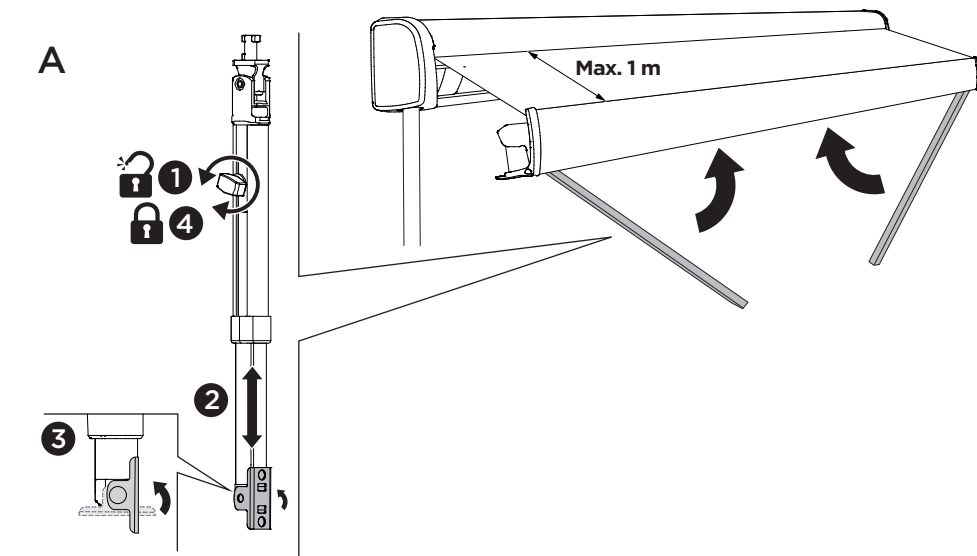

3 CLOSE

1

2

3

TENSION RAFTER G2 307307 / 307309	2,6M 307307	3,0M 307309	3,5M 307309	4,0M 307309	4,5M 307309
	OPTION	OPTION	OPTION	✓	✓

A

B

4

5

6

INSTALLATION

4 CONTENT

AWNING

	2,6m	3,0m	3,5m	4,0m	4,5m		2,6m	3,0m	3,5m	4,0m	4,5m
 40mm	x1	x1	x1	x2		 4,2 x 16 mm DIN 7504N TX20	x5	x5	x5	x6	x5
 80mm	x2	x2			x1	 M6 DIN 934	x7	x7	x7	x8	x10
 175mm			x2	x2		 M6 DIN 6798	x7	x7	x7	x8	x10
 400mm					x2	 M5 DIN 125	x4	x4	x4	x4	x4
	x3	x3	x3	x4	x4		x4	x4	x4	x4	x4
	x2	x2	x2	x2	x3		x4	x4	x4	x4	x4
 M6 x 55 mm DIN 965 - TX30	x2	x2	x2	x2	x2		x2	x2	x2	x2	x2
 M6 x 55 mm DIN 603	x5	x5	x5	x6	x8		x2	x2	x2	x2	x2
 4,2 x 25 mm DIN 7981 - TX20	x4	x4	x4	x4	x4					x1	x1
 4,2 x 25 mm DIN 7982 - TX20	x4	x4	x4	x4	x4					x1	x1