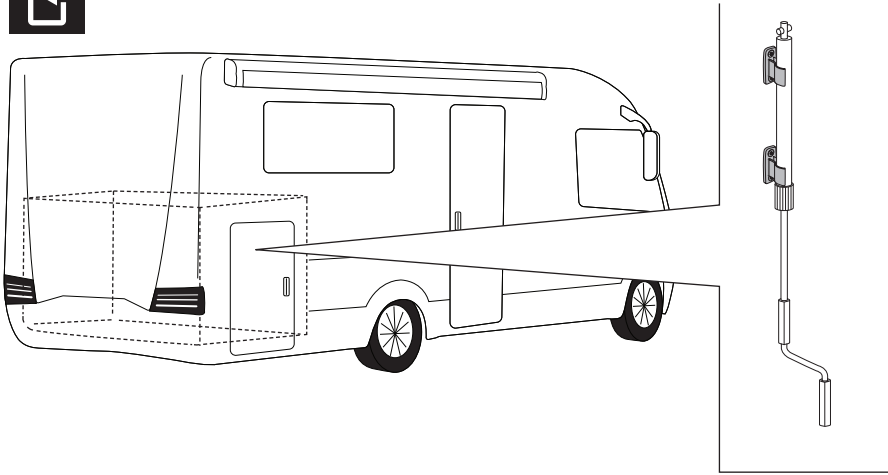

2

3

OR

4

9 HAND CRANK SUPPORT INSTALLATION

1

10 ACCESSORIES

Thule Hold Down Side Strap Kit (307916)