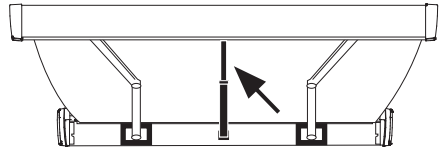

Thule Tension Rafter G2 (307307 / 307309)