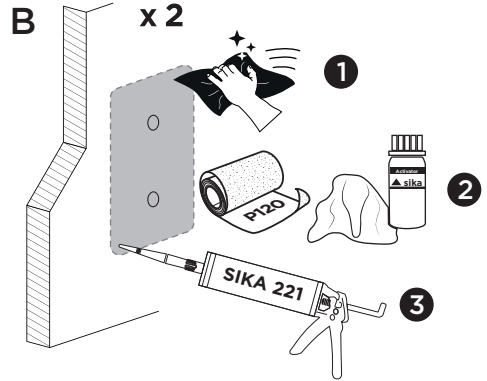

E

FIX Y

FIX Z

8 FOOT SUPPORT INSTALLATION

i

1

A

B

2

3

OR

4

9 HAND CRANK SUPPORT INSTALLATION

1

10 ACCESSORIES

Thule Hold Down Side Strap Kit (307916)