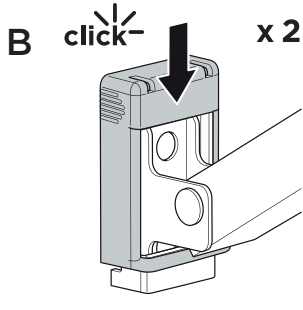

2

3

OR

4

9 HAND CRANK SUPPORT INSTALLATION

1

10 ACCESSORIES

Thule Hold Down Side Strap Kit (307916)