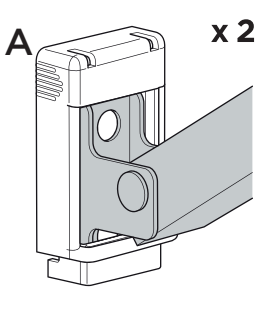

2

3

OR

4

9 HAND CRANK SUPPORT INSTALLATION

1

10 ACCESSORIES

Thule Hold Down Side Strap Kit (307916)