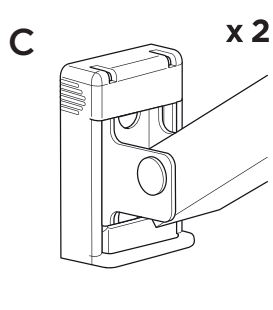

2

3

OR

4

9 HAND CRANK SUPPORT INSTALLATION

1

10 ACCESSORIES

Thule Hold Down Side Strap Kit (307916)