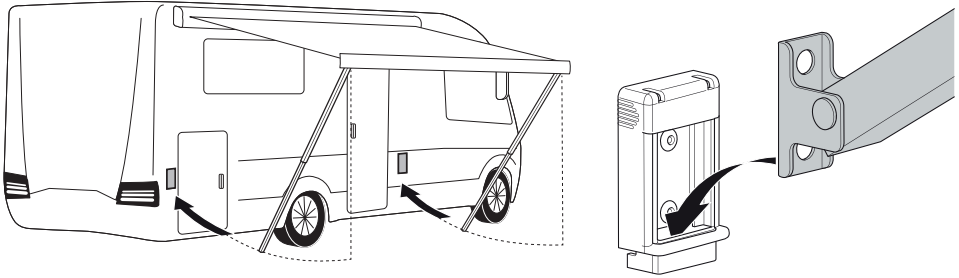

2

3

OR

4

9 HAND CRANK SUPPORT INSTALLATION

1

10 ACCESSORIES

Thule Hold Down Side Strap Kit (307916)