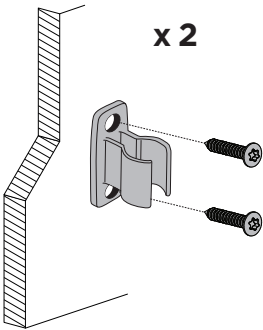

E

FIX Y

FIX Z

8 FOOT SUPPORT INSTALLATION

i

1

A

B

2

3

OR

4

9 HAND CRANK SUPPORT INSTALLATION

1

10 ACCESSORIES

Thule Hold Down Side Strap Kit (307916)