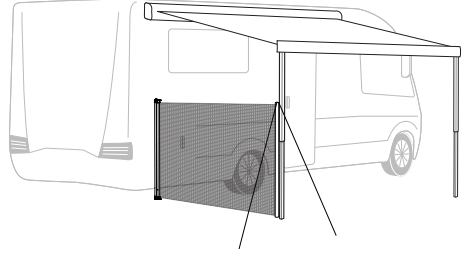

Thule Tension Rafter G2 (307307 / 307309)

Thule LED Strip (307135 - 307137)

Thule Sealing Rubber (306891 - 306892)

Thule Sealing Rubber (302690 - 302693)

Thule Sun Blocker G2

Thule Windscreen

Thule QuickFit