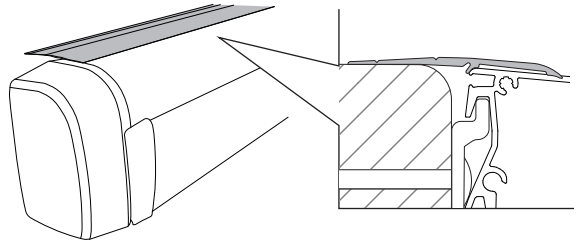

Thule Sealing Rubber (306891 - 306892)