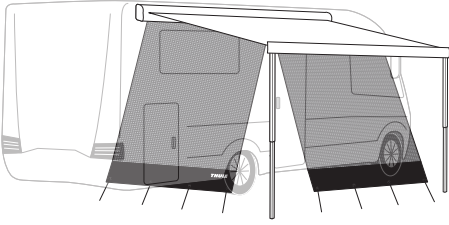

Thule Tension Rafter G2 (307307 / 307309)

Thule LED Strip (307135 - 307137)

Thule Sealing Rubber (306891 - 306892)

Thule Sealing Rubber (302690 - 302693)

Thule Sun Blocker G2

Thule Windscreen

Thule QuickFit