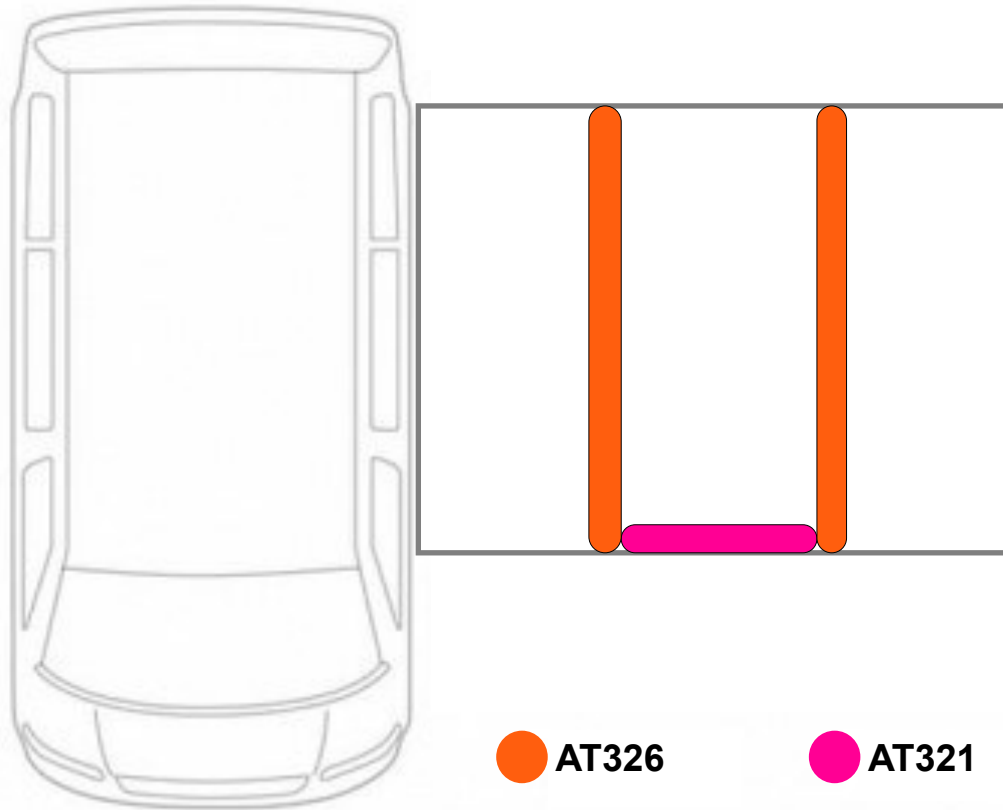

# SPARE AIRTUBES FOR KELA V DRIVEAWAY L/ M /T

Air Tube No#	Length	Product Code	Qty
AT010	600 x 10 cm - MAIN BEAM	RVZ9027	2
AT001	136 cm x 10 cm - BRACER BEAM	RVZ9000	1