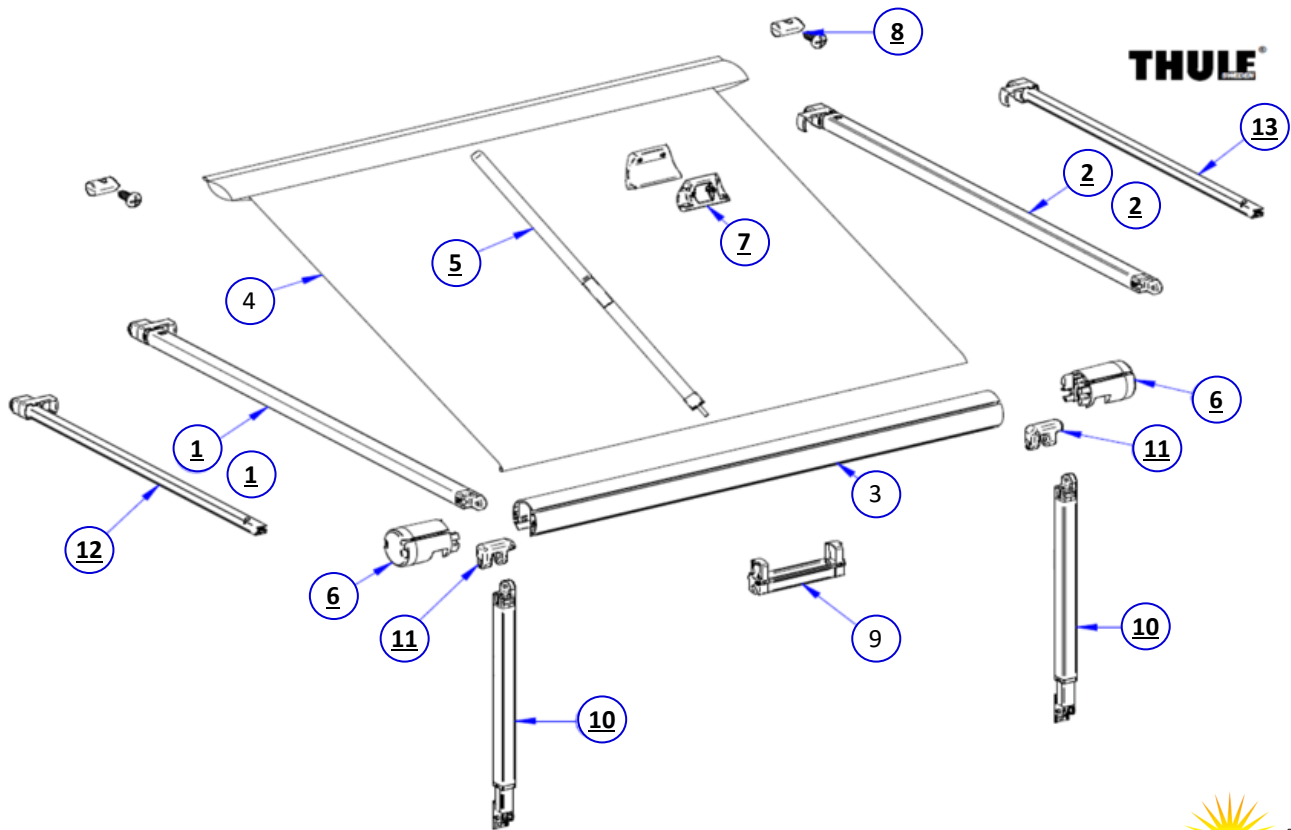

CLICK ON PART NUMBER TO VIEW PRODUCT

Thule 1200 Caravan Bag Awning (RVF305/ RVF309/ RVF311)

No#	Vendor Code	Description	RV Supplies Item Code
1	1500602900	LH RAFTER ARM ASSY TO1200 - 2.30M	PLEASE ENQUIRE
	1500602901	LH RAFTER ARM ASSY TO1200 - 2.60M	<u>RVZ6304</u>
	1500602902	LH RAFTER ARM ASSY TO1200 - 3.00/ 3.25M	PLEASE ENQUIRE
	1500602903	LH RAFTER ARM ASSY TO1200 - 3.50/ 5.50M	<u>RVZ6305</u>
2	1500602904	RH RAFTER ARM ASSY TO1200 - 2.30M	PLEASE ENQUIRE
	1500602905	RH RAFTER ARM ASSY TO1200 - 2.60M	<u>RVZ6306</u>
	1500602906	RH RAFTER ARM ASSY TO1200 - 3.00/3,25M	PLEASE ENQUIRE
	1500602907	RH RAFTER ARM ASSY TO1200 - 3.50/5,50M	<u>RVZ6308</u>
3	1500602908	ROLLER TUBE TO 1200 - 2,30M	PLEASE ENQUIRE
	1500602909	ROLLER TUBE TO 1200 - 2.60M	PLEASE ENQUIRE
	1500602910	ROLLER TUBE TO 1200 - 3.00M	PLEASE ENQUIRE
	1500602911	ROLLER TUBE TO 1200 - 3.25M	PLEASE ENQUIRE
	1500602912	ROLLER TUBE TO 1200 - 3.50M	PLEASE ENQUIRE
	1500602913	ROLLER TUBE TO 1200 - 3.75M	PLEASE ENQUIRE
	1500602914	ROLLER TUBE TO 1200 - 4,00M	PLEASE ENQUIRE
	1500602915	ROLLER TUBE TO 1200 - 4.25M	PLEASE ENQUIRE
	1500602916	ROLLER TUBE TO 1200 - 4.50M	PLEASE ENQUIRE
	1500602979	ROLLER TUBE TO 1200 - 5,00M	PLEASE ENQUIRE
1500602980	ROLLER TUBE TO 1200 - 5.50M	PLEASE ENQUIRE	
4	1500602917	FABRIC 2.30M TO 1200 - 31	PLEASE ENQUIRE
	1500602918	FABRIC 2.30M TO 1200 - 32	PLEASE ENQUIRE