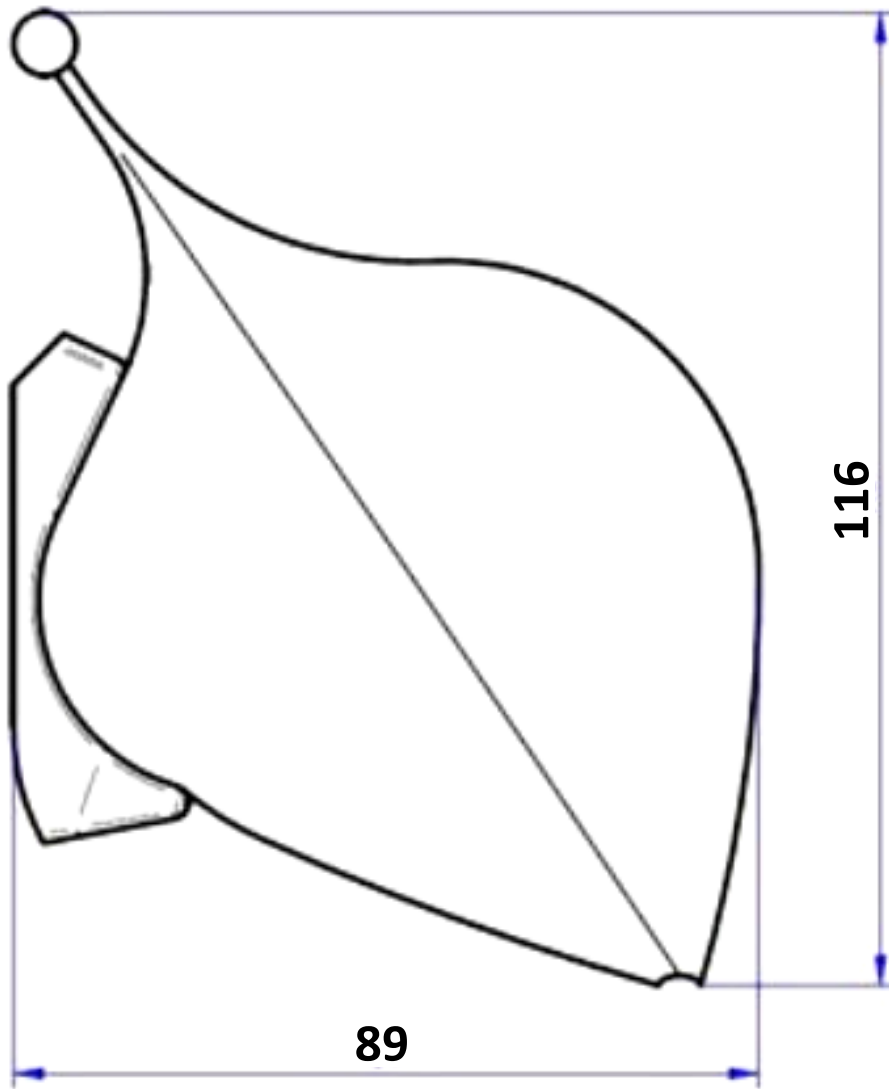

DIMENSIONS

Thule 1200 Caravan Bag Awning (RVF305/ RVF309/ RVF311)

WWW.RVSUPPLIES.CO.NZ