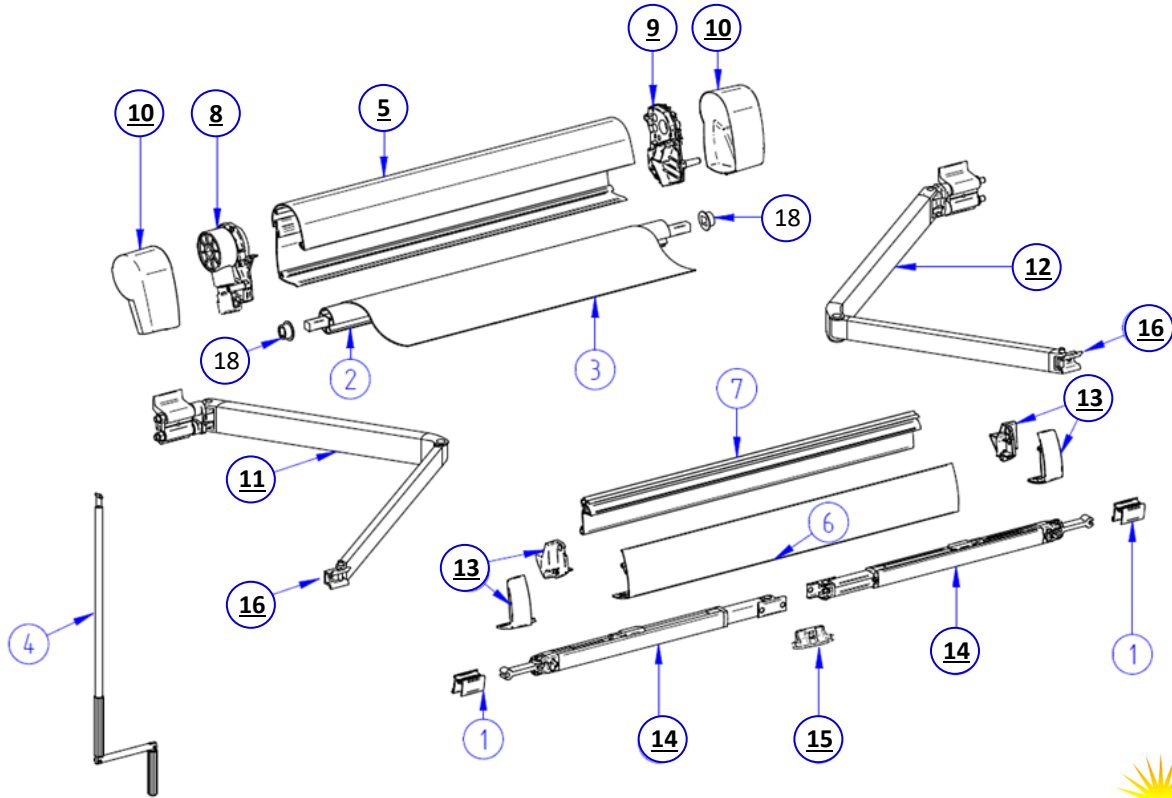

# CLICK ON PART NUMBER TO VIEW PRODUCT

## Thule 5102 Awnings (RVF251/ RVF252)

No#	Vendor Code	Description	RV Supplies Item Code
1	1500600296	CONNECT. SUPP. ARM V97 SERIE 5	PLEASE ENQUIRE
2	1500601954	ROLLER TUBE ASSY 5102 2.6M	PLEASE ENQUIRE
3	1500600952	FABRIC 2.60M 5102 04	PLEASE ENQUIRE
	1500602699	FABRIC 2.60M 5102 31	PLEASE ENQUIRE
4	1500601124	HANDCRANK VW T5 + 5102	PLEASE ENQUIRE
5	1500601689	MAIN HOUSING VW T5 RAL9006	<b><u>RVZ6700</u></b>
	1500602700	MAIN HOUSING VW T5 RAL9011	PLEASE ENQUIRE
6	1500601955	OUTSIDE LEAD RAIL 5102 RAL9006	PLEASE ENQUIRE
	1500602701	OUTSIDE LEAD RAIL 5102 RAL9011	PLEASE ENQUIRE
7	1500601956	INSIDE LEAD RAIL 5102 RAL9006	PLEASE ENQUIRE
8	1500601201	LH ENDPLATE + GEAR ASSY VW T5	<b><u>RVZ6702</u></b>
9	1500601202	RH ENDPLATE MH VW T5	<b><u>RVZ6704</u></b>
10	1500601203	LH+RH SIDECAP ASSY 5102 (Grey)	<b><u>RVZ6706</u></b>
	1500602702	LH+RH SIDECAP ASSY 5102 RAL9011 (Black)	<b><u>RVZ6708</u></b>
11	1500602103	LH SPRINGARM COMPL 5102	<b><u>RVZ6710</u></b>
12	1500602104	RH SPRINGARM COMPL 5102	<b><u>RVZ6712</u></b>
13	1500601206	LH+RH LEAD RAIL END PLATE ASSY 5102 RAL9006 (Grey)	<b><u>RVZ6714</u></b>
	1500602703	LH+RH LEAD RAIL END PLATE ASSY 5102 RAL9011 (Black)	<b><u>RVZ6716</u></b>
14	1500601960	SUPPORT ARM V2 2.60M XL	<b><u>RVZ6718</u></b>
15	1500601789	CENTRAL CLAMP SUPPORT ARM V2	<b><u>RVZ1216</u></b>
16	1500601219	LH+RH CONN.LEAD RAIL	<b><u>RVZ0252</u></b>
	1500602754	LH+RH STOP SPRING ARM 5102	PLEASE ENQUIRE
17	307993	ADAPTER SET 5102 VWT5 (not on image)	PLEASE ENQUIRE
18	1500602755	LH+RH ROLLER BEARINGS 5102	PLEASE ENQUIRE