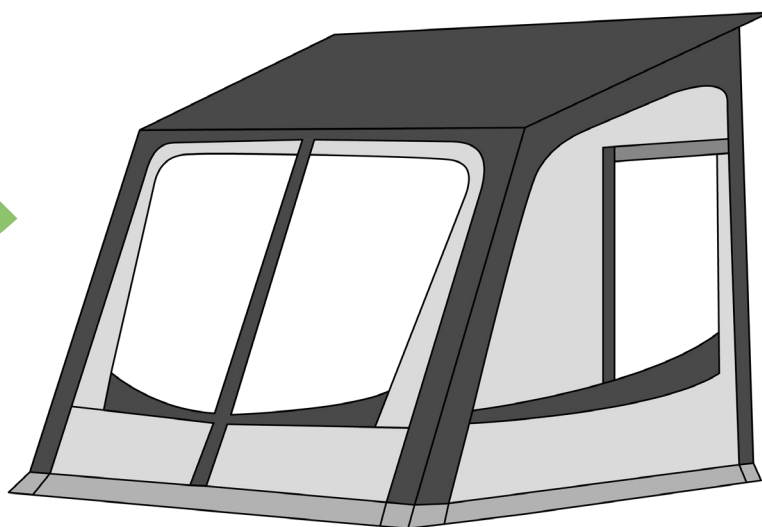

Atmosphere 300-350-400

300

350

400

Technical data

Sizes	300-350-400 cm
Frame	Air and alloy
Depth + canopy	250 cm
Lenght	300-350-400 cm
Removable front panel	Rolls-sideways
Removable side panels	•
Side panel window	Removable
Side panel mosquito net	•
Roof material	Rip-stop polyester
Roof color	Dark grey
Wall material	Rip-stop polyester
Wall color	Light and dark grey
Awning skirt	Rip-stop polyester
Mudflaps	Polyester PVC
Number of doors	2 doors
Window covers	Inner
Curtains	#7 White
Upper ventilation	•