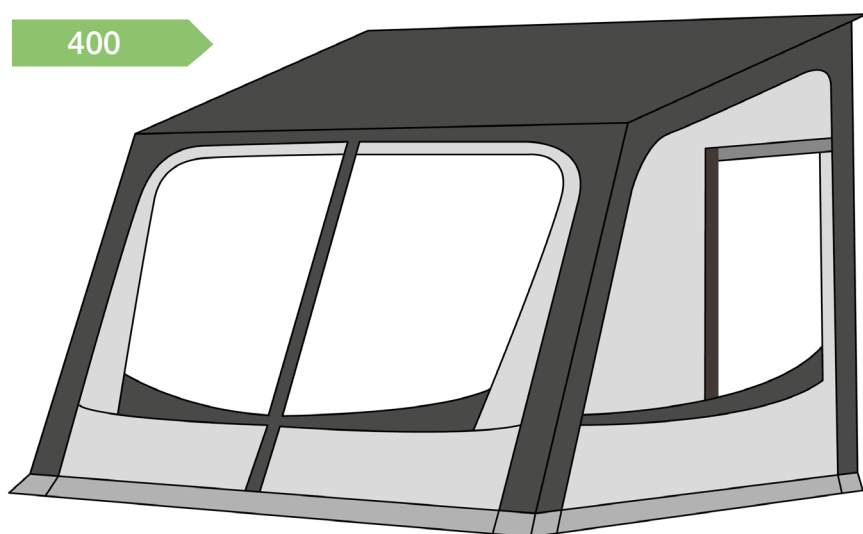

Atmosphere 300-350-400

300

350

400

Technical data

Sizes	300-350-400 cm
Frame	Air and alloy
Depth + canopy	250 cm
Lenght	300-350-400 cm
Removable front panel	Rolls-sideways
Removable side panels	•
Side panel window	Removable
Side panel mosquito net	•
Roof material	Rip-stop polyester
Roof color	Dark grey
Wall material	Rip-stop polyester
Wall color	Light and dark grey
Awning skirt	Rip-stop polyester
Mudflaps	Polyester PVC
Number of doors	2 doors
Window covers	Inner
Curtains	#7 White
Upper ventilation	•