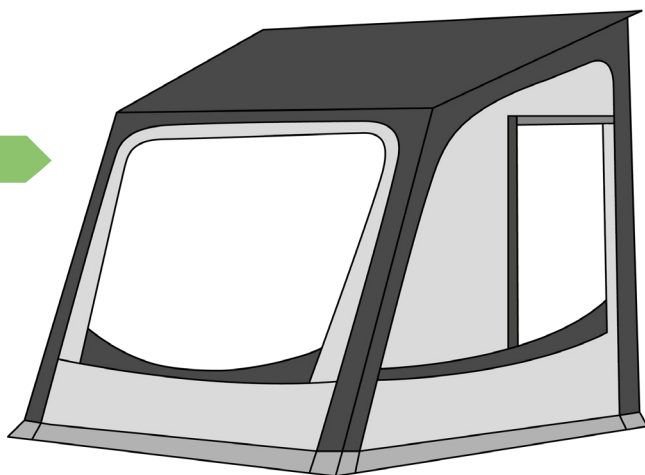

Atmosphere 300-350-400

300

350

400

Technical data

Sizes	300-350-400 cm
Frame	Air and alloy
Depth + canopy	250 cm
Lenght	300-350-400 cm
Removable front panel	Rolls-sideways
Removable side panels	•
Side panel window	Removable
Side panel mosquito net	•
Roof material	Rip-stop polyester
Roof color	Dark grey
Wall material	Rip-stop polyester
Wall color	Light and dark grey
Awning skirt	Rip-stop polyester
Mudflaps	Polyester PVC
Number of doors	2 doors
Window covers	Inner
Curtains	#7 White
Upper ventilation	•