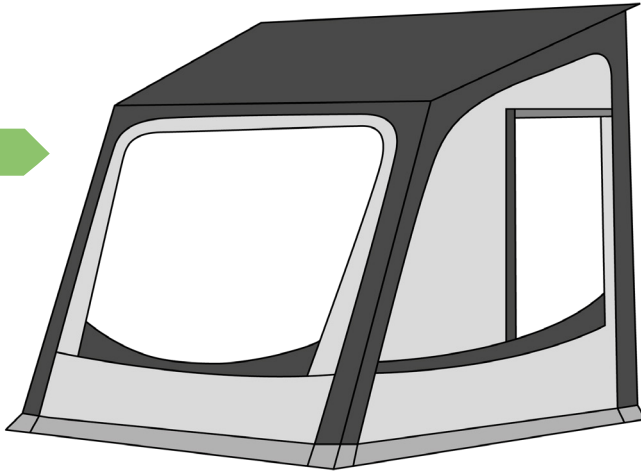

## Atmosphere 300-350-400

300

350

400

### Technical data

Sizes	300-350-400 cm
Frame	Air and alloy
Depth + canopy	250 cm
Lenght	300-350-400 cm
Removable front panel	Rolls-sideways
Removable side panels	•
Side panel window	Removable
Side panel mosquito net	•
Roof material	Rip-stop polyester
Roof color	Dark grey
Wall material	Rip-stop polyester
Wall color	Light and dark grey
Awning skirt	Rip-stop polyester
Mudflaps	Polyester PVC
Number of doors	2 doors
Window covers	Inner
Curtains	#7 White
Upper ventilation	•