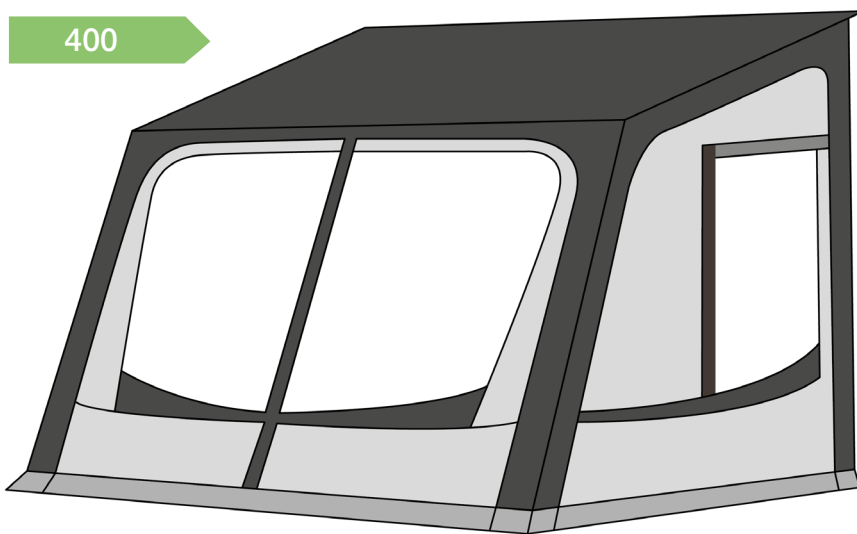

## Atmosphere 300-350-400

300

350

400

### Technical data

Sizes	300-350-400 cm
Frame	Air and alloy
Depth + canopy	250 cm
Lenght	300-350-400 cm
Removable front panel	Rolls-sideways
Removable side panels	•
Side panel window	Removable
Side panel mosquito net	•
Roof material	Rip-stop polyester
Roof color	Dark grey
Wall material	Rip-stop polyester
Wall color	Light and dark grey
Awning skirt	Rip-stop polyester
Mudflaps	Polyester PVC
Number of doors	2 doors
Window covers	Inner
Curtains	#7 White
Upper ventilation	•