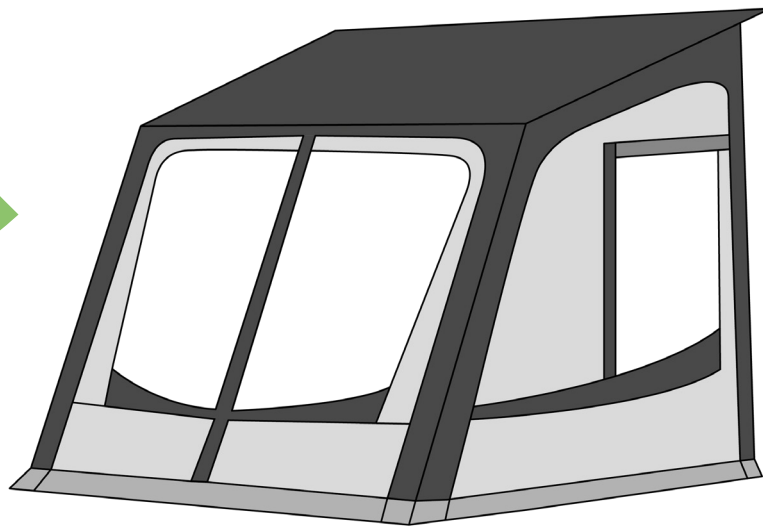

## Atmosphere 300-350-400

300

350

400

### Technical data

Sizes	300-350-400 cm
Frame	Air and alloy
Depth + canopy	250 cm
Lenght	300-350-400 cm
Removable front panel	Rolls-sideways
Removable side panels	•
Side panel window	Removable
Side panel mosquito net	•
Roof material	Rip-stop polyester
Roof color	Dark grey
Wall material	Rip-stop polyester
Wall color	Light and dark grey
Awning skirt	Rip-stop polyester
Mudflaps	Polyester PVC
Number of doors	2 doors
Window covers	Inner
Curtains	#7 White
Upper ventilation	•