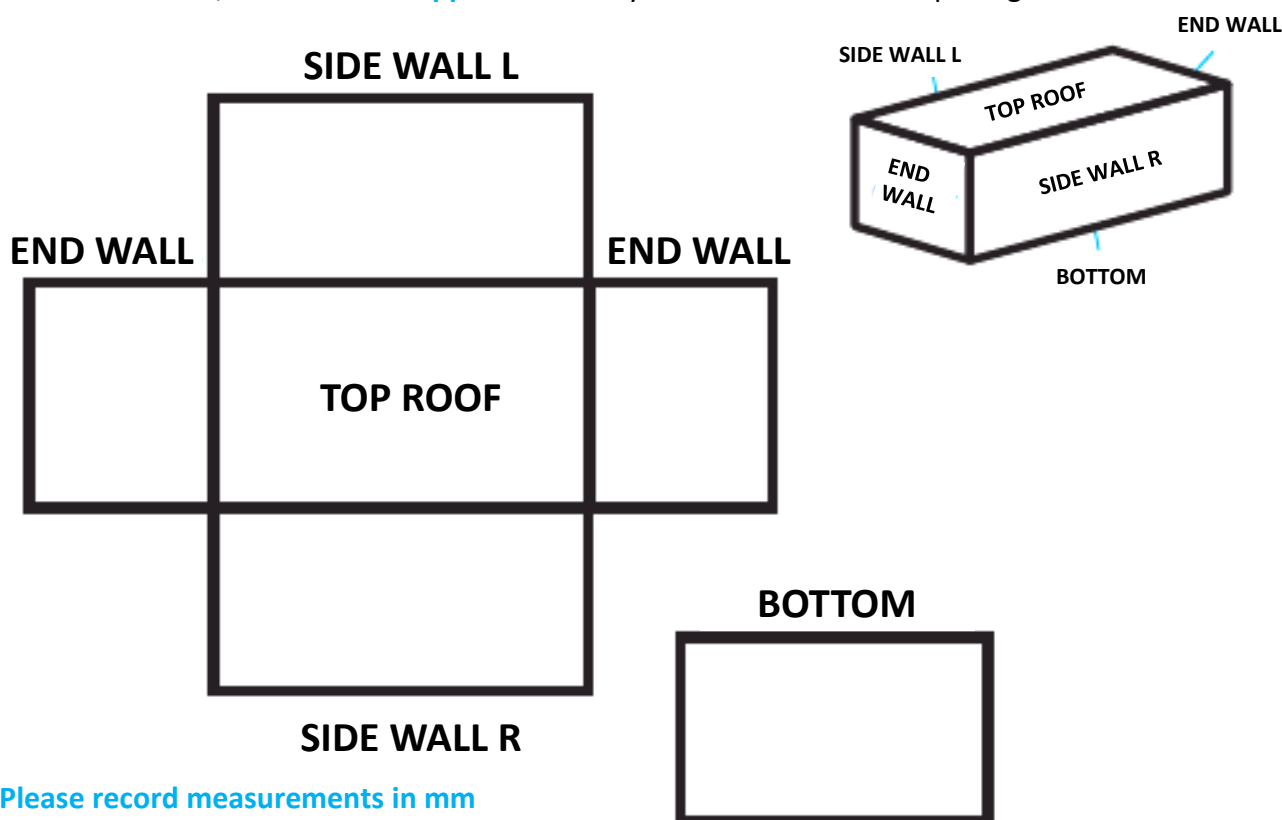

Easy Order Form For your waste and fresh water tanks

1. Tank Code:
2. Quantity:
3. Colour:

Tanks are supplied in grey. Please enquire if you require a different colour.

4. Mark Out Fitting Locations:

On the diagrams below, clearly mark the exact location & size of inlets/outlets & breather fittings required, indicate measurements in millimeters from tank edge to center of fittings. Fittings & accessories are extra, visit: www.rvsupplies.co.nz or your nearest dealer for pricing.

Part No	LITRES	SIZE	L	W	H
RVE 9870	518	1700 x 1100 x 300	1700	1100	300
RVE 9890	860	1700 x 900 x 600	1700	900	600
	103	1730 x 500 x 140	1730	500	140
RVE 9495	258	1750 x 1190 x 140	1750	1190	140
RVE 7992	95	1940 x 400 x 135	1940	400	135
	112	2130 x 450 x 140	2130	450	140