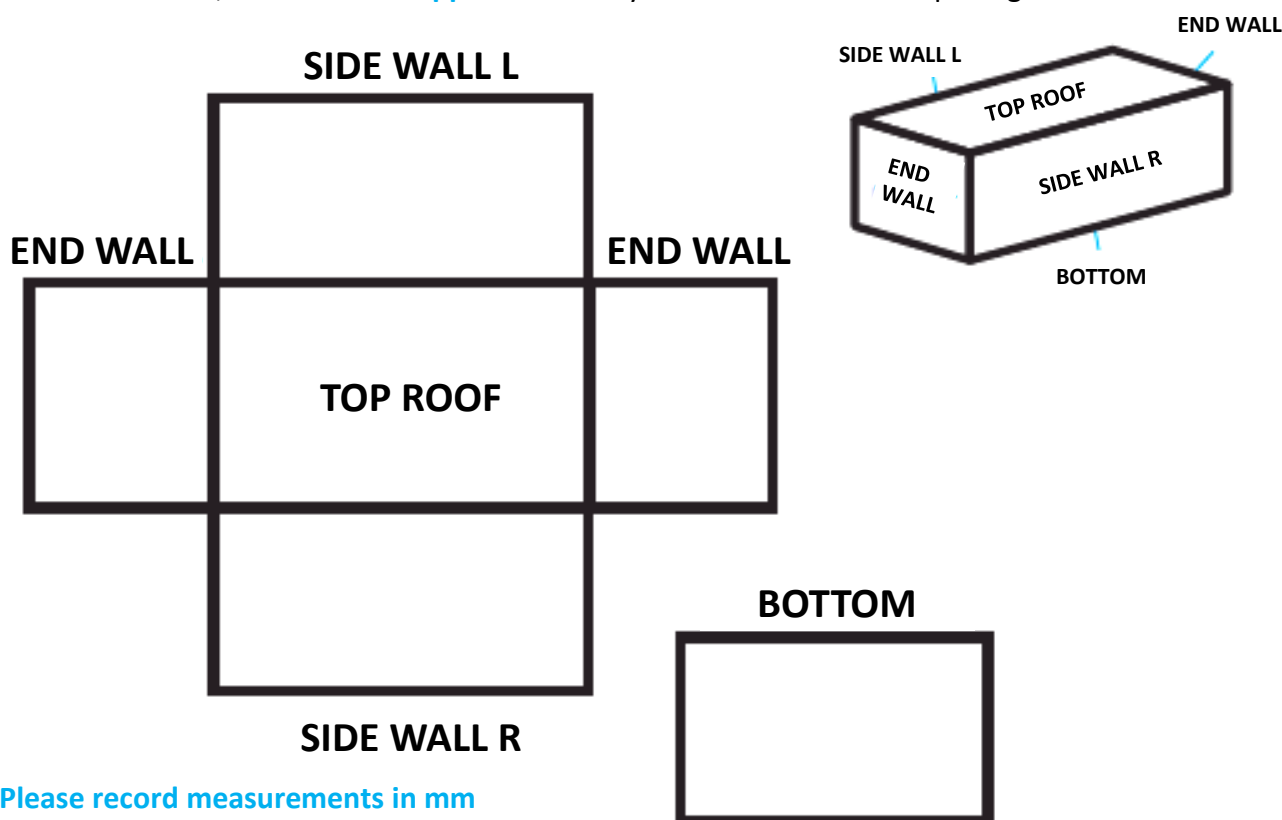

Easy Order Form For your waste and fresh water tanks

1. Tank Code:
2. Quantity:
3. Colour:

Tanks are supplied in grey. Please enquire if you require a different colour.

4. Mark Out Fitting Locations:

On the diagrams below, clearly mark the exact location & size of inlets/outlets & breather fittings required, indicate measurements in millimeters from tank edge to center of fittings. Fittings & accessories are extra, visit: www.rvsupplies.co.nz or your nearest dealer for pricing.

| Part No | LITRES | SIZE | L | W | H |
|----------------|---------------|-------------------|----------|----------|----------|
| RVE 9870 | 518 | 1700 x 1100 x 300 | 1700 | 1100 | 300 |
| RVE 9890 | 860 | 1700 x 900 x 600 | 1700 | 900 | 600 |
| | 103 | 1730 x 500 x 140 | 1730 | 500 | 140 |
| RVE 9495 | 258 | 1750 x 1190 x 140 | 1750 | 1190 | 140 |
| RVE 7992 | 95 | 1940 x 400 x 135 | 1940 | 400 | 135 |
| | 112 | 2130 x 450 x 140 | 2130 | 450 | 140 |