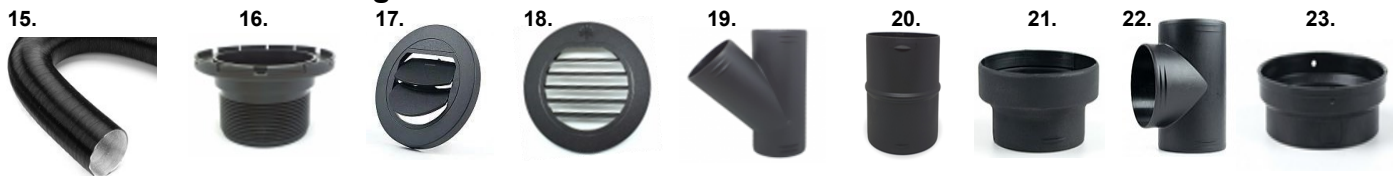

AUTOTERM ADDITIONAL DUCTING

65mm Additional Ducting Parts

No#	65mm Additional Ducting Parts	RV Supplies Code	2D Autoterm	4D Autoterm	4D Secondary
1	Autoterm 65mm Ducting. Per 1 Meter	TR40230	✓	X	X
2	Autoterm 65mm Mounting Flange	RVZ8290	✓	X	X
3	Autoterm 65mm Closable	RVZ8292	✓	X	X
4	Autoterm 65mm Non-Closable	RVZ8294	✓	X	X
5	Truma Ducting Air Vent Outlet	TR40280-01	✓	X	X
6	Truma Ducting Air Vent Outlet Housing	TR40280-01	✓	X	X
7	Autoterm 65mm 45° Y Adaptor	RVZ8296	✓	X	X
8	Autoterm 65mm Duct Joiner	RVZ8295	✓	X	X

80mm Additional Ducting Parts

No#	80mm Additional Ducting Parts	RV Supplies Code	2D Autoterm	4D Autoterm	4D Secondary
9	Autoterm 80mm Ducting. Per 0.5 Meter	TR39450-01	X	X	✓
10	Autoterm 80mm Mounting Flange	RVZ8271	X	X	✓
11	Autoterm 80/90mm Closable	RVZ8270	X	X	✓
12	Autoterm 80/90mm Non-Closable	RVZ8260	X	X	✓
13	Autoterm 80mm Duct Joiner	RVZ8275	X	X	✓
14	Autoterm 80mm 45° Y Adaptor	RVZ8272	X	X	✓

90mm Additional Ducting Parts

No#	90mm Additional Ducting Parts	RV Supplies Code	2D Autoterm	4D Autoterm	4D Secondary
15	Autoterm 90mm Ducting. Per 1 Meter	RVZ8262	X	✓	✓
16	Autoterm 90mm Mounting Flange	RVZ8258	X	✓	✓
17	Autoterm 80/90mm Closable	RVZ8270	X	✓	✓
18	Autoterm 80/90mm Non-Closable	RVZ8270	X	✓	✓
19	Autoterm 90mm 45° Y Adaptor	RVZ8266	X	✓	✓
20	Autoterm 90mm Duct Joiner	RVZ8264	X	✓	✓
21	Autoterm 90mm - 80mm Reducer	RVZ8257	X	✓	✓
22	Autoterm 90mm T Adaptor	RVZ8268	X	✓	✓
23	Autoterm 96-90mm Adaptor	RVZ8256	X	✓	✓