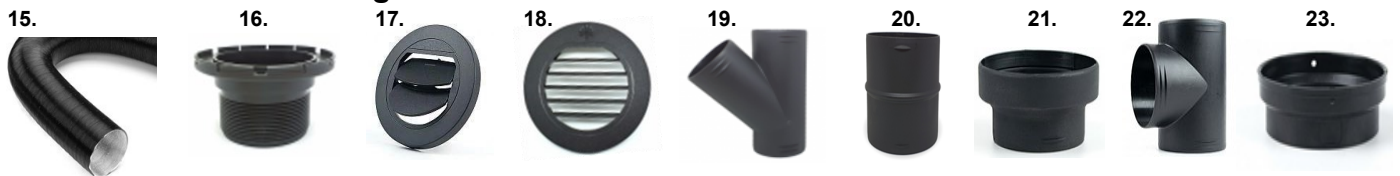

90mm Additional Ducting Parts

No#	90mm Additional Ducting Parts	RV Supplies Code	2D Autoterm	4D Autoterm	4D Secondary
15	Autoterm 90mm Ducting. Per 1 Meter	RVZ8262	X	✓	✓
16	Autoterm 90mm Mounting Flange	RVZ8258	X	✓	✓
17	Autoterm 80/90mm Closable	RVZ8270	X	✓	✓
18	Autoterm 80/90mm Non-Closable	RVZ8270	X	✓	✓
19	Autoterm 90mm 45° Y Adaptor	RVZ8266	X	✓	✓
20	Autoterm 90mm Duct Joiner	RVZ8264	X	✓	✓
21	Autoterm 90mm - 80mm Reducer	RVZ8257	X	✓	✓
22	Autoterm 90mm T Adaptor	RVZ8268	X	✓	✓
23	Autoterm 96-90mm Adaptor	RVZ8256	X	✓	✓