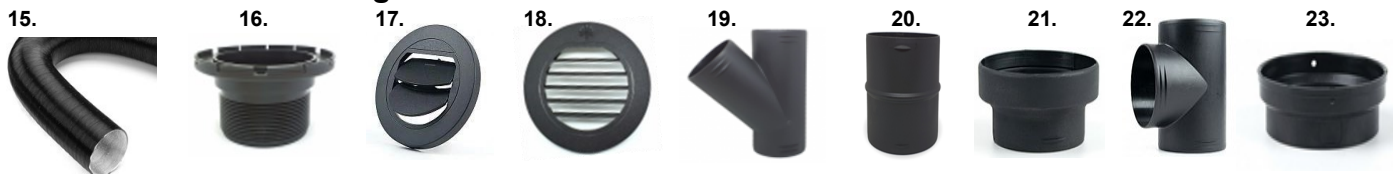

AUTOTERM ADDITIONAL DUCTING

65mm Additional Ducting Parts

No#	65mm Additional Ducting Parts	RV Supplies Code	2D Autoterm	4D Autoterm	4D Secondary
1	Autoterm 65mm Ducting. Per 1 Meter	TR40230	✓	X	X
2	Autoterm 65mm Mounting Flange	RVZ8290	✓	X	X
3	Autoterm 65mm Closable	RVZ8292	✓	X	X
4	Autoterm 65mm Non-Closable	RVZ8294	✓	X	X
5	Truma Ducting Air Vent Outlet	TR40280-01	✓	X	X
6	Truma Ducting Air Vent Outlet Housing	TR40280-01	✓	X	X
7	Autoterm 65mm 45° Y Adaptor	RVZ8296	✓	X	X
8	Autoterm 65mm Duct Joiner	RVZ8295	✓	X	X

80mm Additional Ducting Parts

No#	80mm Additional Ducting Parts	RV Supplies Code	2D Autoterm	4D Autoterm	4D Secondary
9	Autoterm 80mm Ducting. Per 0.5 Meter	TR39450-01	X	X	✓
10	Autoterm 80mm Mounting Flange	RVZ8271	X	X	✓
11	Autoterm 80/90mm Closable	RVZ8270	X	X	✓
12	Autoterm 80/90mm Non-Closable	RVZ8260	X	X	✓
13	Autoterm 80mm Duct Joiner	RVZ8275	X	X	✓
14	Autoterm 80mm 45° Y Adaptor	RVZ8272	X	X	✓

90mm Additional Ducting Parts

No#	90mm Additional Ducting Parts	RV Supplies Code	2D Autoterm	4D Autoterm	4D Secondary
15	Autoterm 90mm Ducting. Per 1 Meter	RVZ8262	X	✓	✓
16	Autoterm 90mm Mounting Flange	RVZ8258	X	✓	✓
17	Autoterm 80/90mm Closable	RVZ8270	X	✓	✓
18	Autoterm 80/90mm Non-Closable	RVZ8270	X	✓	✓
19	Autoterm 90mm 45° Y Adaptor	RVZ8266	X	✓	✓
20	Autoterm 90mm Duct Joiner	RVZ8264	X	✓	✓
21	Autoterm 90mm - 80mm Reducer	RVZ8257	X	✓	✓
22	Autoterm 90mm T Adaptor	RVZ8268	X	✓	✓
23	Autoterm 96-90mm Adaptor	RVZ8256	X	✓	✓