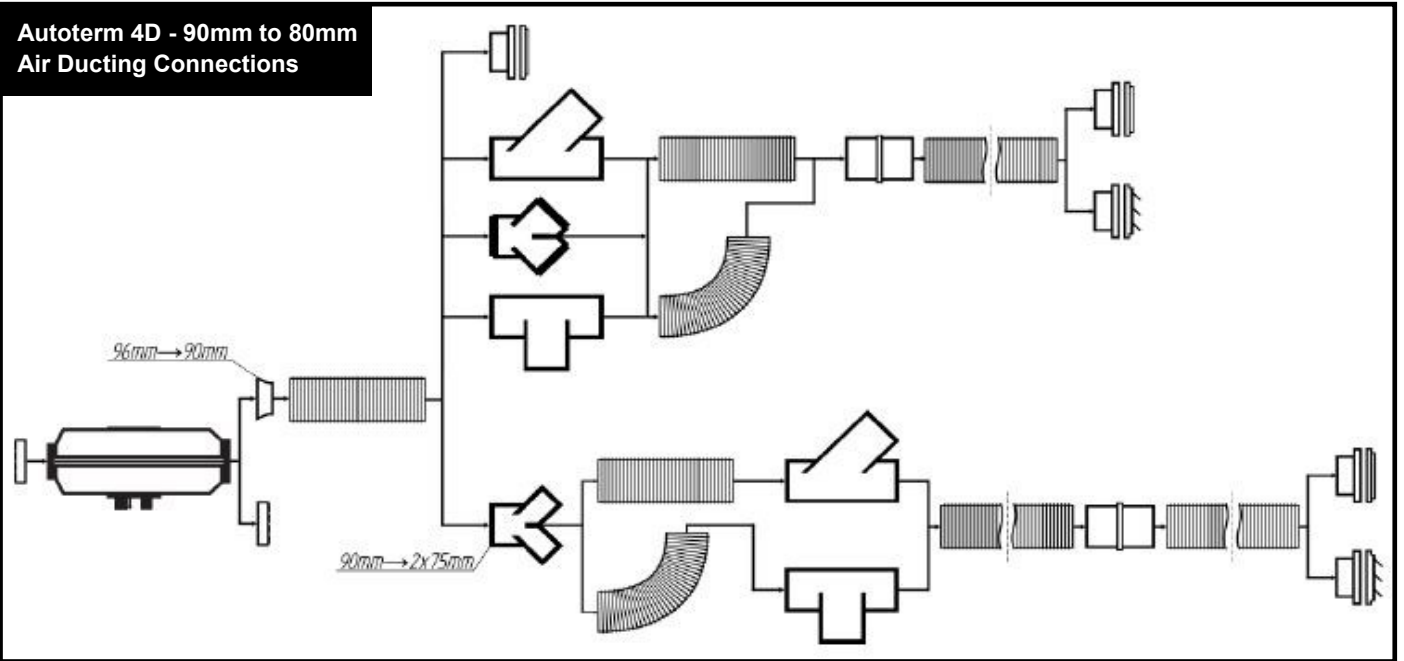

80mm Additional Ducting Parts

No#	80mm Additional Ducting Parts	RV Supplies Code	2D Autoterm	4D Autoterm	4D Secondary
9	Autoterm 80mm Ducting. Per 0.5 Meter	TR39450-01	X	X	✓
10	Autoterm 80mm Mounting Flange	RVZ8271	X	X	✓
11	Autoterm 80/90mm Closable	RVZ8270	X	X	✓
12	Autoterm 80/90mm Non-Closable	RVZ8260	X	X	✓
13	Autoterm 80mm Duct Joiner	RVZ8275	X	X	✓
14	Autoterm 80mm 45° Y Adaptor	RVZ8272	X	X	✓

90mm Additional Ducting Parts

No#	90mm Additional Ducting Parts	RV Supplies Code	2D Autoterm	4D Autoterm	4D Secondary
15	Autoterm 90mm Ducting. Per 1 Meter	RVZ8262	X	✓	✓
16	Autoterm 90mm Mounting Flange	RVZ8258	X	✓	✓
17	Autoterm 80/90mm Closable	RVZ8270	X	✓	✓
18	Autoterm 80/90mm Non-Closable	RVZ8270	X	✓	✓
19	Autoterm 90mm 45° Y Adaptor	RVZ8266	X	✓	✓
20	Autoterm 90mm Duct Joiner	RVZ8264	X	✓	✓
21	Autoterm 90mm - 80mm Reducer	RVZ8257	X	✓	✓
22	Autoterm 90mm T Adaptor	RVZ8268	X	✓	✓
23	Autoterm 96-90mm Adaptor	RVZ8256	X	✓	✓

**Autoterm 2D - 65mm
Air Ducting Connections**

**Autoterm 4D - 90mm to 80mm
Air Ducting Connections**

Installation Sketch Pad

* Please contact your closest Autoterm agent for more information