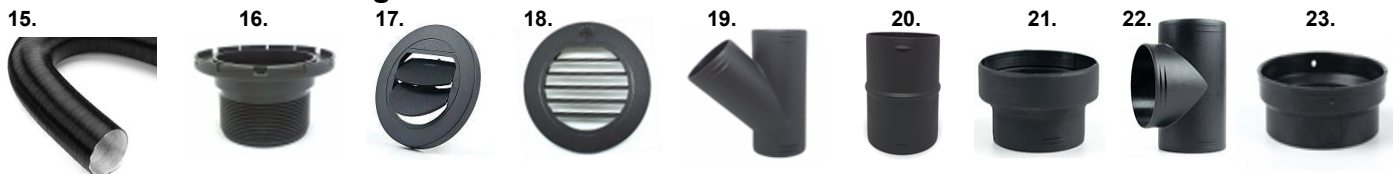

90mm Additional Ducting Parts

No#	90mm Additional Ducting Parts	RV Supplies Code	2D Autoterm	4D Autoterm	4D Secondary
15	Autoterm 90mm Ducting. Per 1 Meter	RVZ8262	X	✓	✓
16	Autoterm 90mm Mounting Flange	RVZ8258	X	✓	✓
17	Autoterm 80/90mm Closable	RVZ8270	X	✓	✓
18	Autoterm 80/90mm Non-Closable	RVZ8270	X	✓	✓
19	Autoterm 90mm 45° Y Adaptor	RVZ8266	X	✓	✓
20	Autoterm 90mm Duct Joiner	RVZ8264	X	✓	✓
21	Autoterm 90mm - 80mm Reducer	RVZ8257	X	✓	✓
22	Autoterm 90mm T Adaptor	RVZ8268	X	✓	✓
23	Autoterm 96-90mm Adaptor	RVZ8256	X	✓	✓