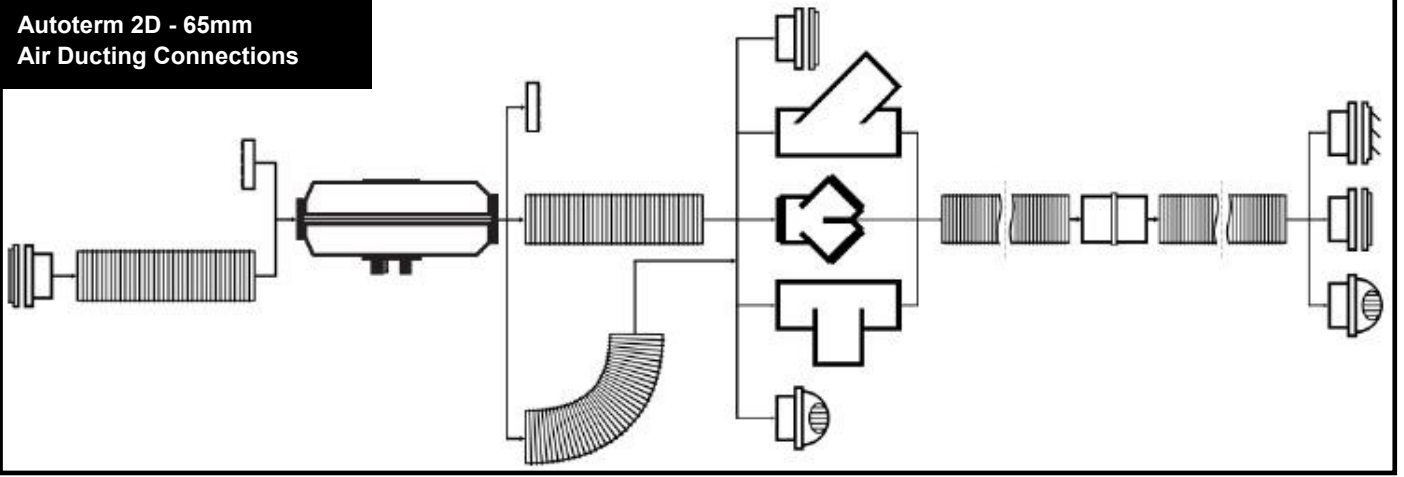

**Autoterm 2D - 65mm
Air Ducting Connections**