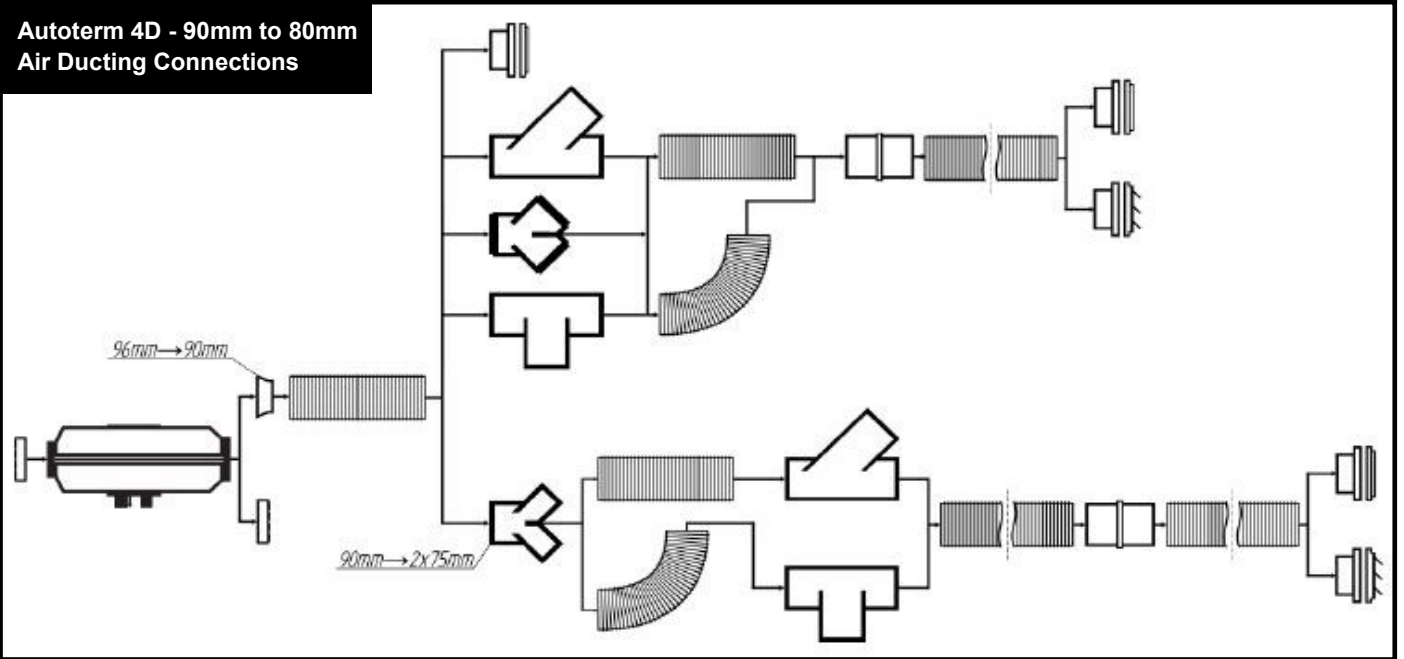

## 80mm Additional Ducting Parts

No#	80mm Additional Ducting Parts	RV Supplies Code	2D Autoterm	4D Autoterm	4D Secondary
9	Autoterm 80mm Ducting. Per 0.5 Meter	TR39450-01	X	X	✓
10	Autoterm 80mm Mounting Flange	RVZ8271	X	X	✓
11	Autoterm 80/90mm Closable	RVZ8270	X	X	✓
12	Autoterm 80/90mm Non-Closable	RVZ8260	X	X	✓
13	Autoterm 80mm Duct Joiner	RVZ8275	X	X	✓
14	Autoterm 80mm 45° Y Adaptor	RVZ8272	X	X	✓

## 90mm Additional Ducting Parts

No#	90mm Additional Ducting Parts	RV Supplies Code	2D Autoterm	4D Autoterm	4D Secondary
15	Autoterm 90mm Ducting. Per 1 Meter	RVZ8262	X	✓	✓
16	Autoterm 90mm Mounting Flange	RVZ8258	X	✓	✓
17	Autoterm 80/90mm Closable	RVZ8270	X	✓	✓
18	Autoterm 80/90mm Non-Closable	RVZ8270	X	✓	✓
19	Autoterm 90mm 45° Y Adaptor	RVZ8266	X	✓	✓
20	Autoterm 90mm Duct Joiner	RVZ8264	X	✓	✓
21	Autoterm 90mm - 80mm Reducer	RVZ8257	X	✓	✓
22	Autoterm 90mm T Adaptor	RVZ8268	X	✓	✓
23	Autoterm 96-90mm Adaptor	RVZ8256	X	✓	✓

**Autoterm 2D - 65mm  
Air Ducting Connections**

**Autoterm 4D - 90mm to 80mm  
Air Ducting Connections**

**Installation Sketch Pad**

\* Please contact your closest Autoterm agent for more information