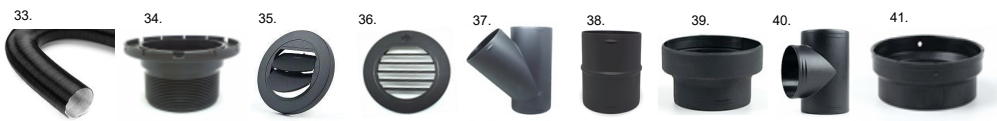

90mm Additional Ducting Parts

No#	65mm Additional Ducting Parts	RV Supplies Code	2D Autoterm	4D Autoterm	4D Secondary	2/4/6 Combi	Vario Heat
1	Autoterm 65mm Ducting. Per 1 Meter	TR40230	✓	X	X	✓	X
2	Autoterm 65mm Mounting Flange	RVZ8290	✓	X	X	✓	X
3	Autoterm 65mm Closable	RVZ8292	✓	X	X	✓	X
4	Autoterm 65mm Non-Closable	RVZ8294	✓	X	X	✓	X
13	Truma Swivel 65mm Air Outlet	TR39971-01	✓	X	X	✓	X
15	Autoterm 65mm 45° Y Adaptor	RVZ8296	✓	X	X	✓	X
21	Autoterm 65mm Duct Joiner	RVZ8295	✓	X	X	✓	X
7	Truma End outlet EN	TR40171-05	✓	X	X	✓	X
10	Truma End outlet nut EM	TR40181-01	✓	X	X	✓	X
11	Truma Ducting Air Vent Outlet	TR40280-01	✓	X	X	✓	X
12	Truma Ducting Air Vent Outlet Housing	TR40280-01	✓	X	X	✓	X
14	Truma 65mm Equal "Y"	TR40192-01	✓	X	X	✓	X
18	Truma 65mm Ducting Saddle	TR40241-01	✓	X	X	✓	X
19	Truma 65mm Blanking Plug	TR34310-01	X	X	X	✓	X
20	Truma 65mm 90° Elbow	TR40740-01	✓	X	X	✓	X
5	Whale Black Fixed Grille Outlet	RVD4310	✓	X	X	✓	X
6	Whale White Fixed Grille Outlet	RVD4320	✓	X	X	✓	X
8	Whale Black Directional Outlet	RVD4305	✓	X	X	✓	X
9	Whale White Directional Outlet	RVD4315	✓	X	X	✓	X
16	Whale Y Connector	RVD4510	✓	X	X	✓	X
17	Whale T Connector	RVD4505	✓	X	X	✓	X
No#	80mm Additional Ducting Parts	RV Supplies Code	2D Autoterm	4D Autoterm	4D Secondary	2 /4/6 Combi	Vario Heat
22	Autoterm 80mm Ducting. Per 0.5 Meter	TR39450-01	X	X	✓	X	✓
23	Autoterm 80mm Mounting Flange	RVZ8271	X	X	✓	X	✓
24	Autoterm 80/90mm Closable	RVZ8270	X	X	✓	X	✓
25	Autoterm 80/90mm Non-Closable	RVZ8260	X	X	✓	X	✓
32	Autoterm 80mm Duct Joiner	RVZ8275	X	X	✓	X	✓
26	Truma Swivel 80mm Air Outlet	TR39971-01	X	X	✓	X	✓
27	Autoterm 80mm 45° Y Adaptor	RVZ8272	X	X	✓	X	✓
28	Truma 80mm 90° Elbow	TR39492-01	X	X	✓	X	✓
29	Truma Y 80mm to 2 x 65mm Outlets	TR39611-01	X	X	✓	X	✓
30	Truma 80mm T Adaptor	TR39541-01	X	X	✓	X	✓
31	Truma T 80mm to 2 x 65mm Outlets	TR39540-00	X	X	✓	X	✓
No#	90mm Additional Ducting Parts	RV Supplies Code	2D Autoterm	4D Autoterm	4D Secondary	2 /4/6 Combi	Vario Heat
33	Autoterm 90mm Ducting. Per 1 Meter	RVZ8262	X	✓	✓	X	X
34	Autoterm 90mm Mounting flange	RVZ8258	X	✓	✓	X	X
35	Autoterm 80/90mm Closable	RVZ8270	X	✓	✓	X	X
36	Autoterm 80/90mm Non-Closable	RVZ8270	X	✓	✓	X	X
37	Autoterm 90mm 45° Y Adaptor	RVZ8266	X	✓	✓	X	X
38	Autoterm 90mm Duct Joiner	RVZ8264	X	✓	✓	X	X
39	Autoterm 90mm - 80mm Reducer	RVZ8257	X	✓	✓	X	X
40	Autoterm 90mm T Adaptor	RVZ8268	X	✓	✓	X	X
41	Autoterm 96-90mm Adaptor	RVZ8256	X	✓	✓	X	X