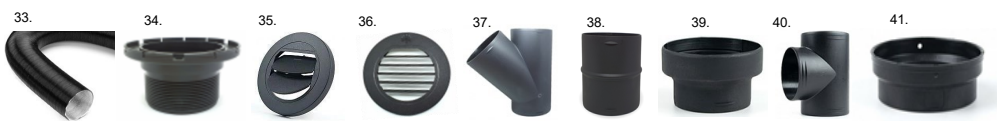

CLICK ON IMAGE OR PART NUMBER TO VIEW PRODUCT

65mm Additional Ducting Parts

80mm Additional Ducting Parts

90mm Additional Ducting Parts

| No# | 65mm Additional Ducting Parts | RV Supplies Code | 2D Autoterm | 4D Autoterm | 4D Secondary | 2/4/6 Combi | Vario Heat |
|-----|---------------------------------------|------------------|-------------|-------------|--------------|--------------|------------|
| 1 | Autoterm 65mm Ducting. Per 1 Meter | TR40230 | ✓ | X | X | ✓ | X |
| 2 | Autoterm 65mm Mounting Flange | RVZ8290 | ✓ | X | X | ✓ | X |
| 3 | Autoterm 65mm Closable | RVZ8292 | ✓ | X | X | ✓ | X |
| 4 | Autoterm 65mm Non-Closable | RVZ8294 | ✓ | X | X | ✓ | X |
| 13 | Truma Swivel 65mm Air Outlet | TR39971-01 | ✓ | X | X | ✓ | X |
| 15 | Autoterm 65mm 45° Y Adaptor | RVZ8296 | ✓ | X | X | ✓ | X |
| 21 | Autoterm 65mm Duct Joiner | RVZ8295 | ✓ | X | X | ✓ | X |
| 7 | Truma End outlet EN | TR40171-05 | ✓ | X | X | ✓ | X |
| 10 | Truma End outlet nut EM | TR40181-01 | ✓ | X | X | ✓ | X |
| 11 | Truma Ducting Air Vent Outlet | TR40280-01 | ✓ | X | X | ✓ | X |
| 12 | Truma Ducting Air Vent Outlet Housing | TR40280-01 | ✓ | X | X | ✓ | X |
| 14 | Truma 65mm Equal "Y" | TR40192-01 | ✓ | X | X | ✓ | X |
| 18 | Truma 65mm Ducting Saddle | TR40241-01 | ✓ | X | X | ✓ | X |
| 19 | Truma 65mm Blanking Plug | TR34310-01 | X | X | X | ✓ | X |
| 20 | Truma 65mm 90° Elbow | TR40740-01 | ✓ | X | X | ✓ | X |
| 5 | Whale Black Fixed Grille Outlet | RVD4310 | ✓ | X | X | ✓ | X |
| 6 | Whale White Fixed Grille Outlet | RVD4320 | ✓ | X | X | ✓ | X |
| 8 | Whale Black Directional Outlet | RVD4305 | ✓ | X | X | ✓ | X |
| 9 | Whale White Directional Outlet | RVD4315 | ✓ | X | X | ✓ | X |
| 16 | Whale Y Connector | RVD4510 | ✓ | X | X | ✓ | X |
| 17 | Whale T Connector | RVD4505 | ✓ | X | X | ✓ | X |
| No# | 80mm Additional Ducting Parts | RV Supplies Code | 2D Autoterm | 4D Autoterm | 4D Secondary | 2 /4/6 Combi | Vario Heat |
| 22 | Autoterm 80mm Ducting. Per 0.5 Meter | TR39450-01 | X | X | ✓ | X | ✓ |
| 23 | Autoterm 80mm Mounting Flange | RVZ8271 | X | X | ✓ | X | ✓ |
| 24 | Autoterm 80/90mm Closable | RVZ8270 | X | X | ✓ | X | ✓ |
| 25 | Autoterm 80/90mm Non-Closable | RVZ8260 | X | X | ✓ | X | ✓ |
| 32 | Autoterm 80mm Duct Joiner | RVZ8275 | X | X | ✓ | X | ✓ |
| 26 | Truma Swivel 80mm Air Outlet | TR39971-01 | X | X | ✓ | X | ✓ |
| 27 | Autoterm 80mm 45° Y Adaptor | RVZ8272 | X | X | ✓ | X | ✓ |
| 28 | Truma 80mm 90° Elbow | TR39492-01 | X | X | ✓ | X | ✓ |
| 29 | Truma Y 80mm to 2 x 65mm Outlets | TR39611-01 | X | X | ✓ | X | ✓ |
| 30 | Truma 80mm T Adaptor | TR39541-01 | X | X | ✓ | X | ✓ |
| 31 | Truma T 80mm to 2 x 65mm Outlets | TR39540-00 | X | X | ✓ | X | ✓ |
| No# | 90mm Additional Ducting Parts | RV Supplies Code | 2D Autoterm | 4D Autoterm | 4D Secondary | 2 /4/6 Combi | Vario Heat |
| 33 | Autoterm 90mm Ducting. Per 1 Meter | RVZ8262 | X | ✓ | ✓ | X | X |
| 34 | Autoterm 90mm Mounting flange | RVZ8258 | X | ✓ | ✓ | X | X |
| 35 | Autoterm 80/90mm Closable | RVZ8270 | X | ✓ | ✓ | X | X |
| 36 | Autoterm 80/90mm Non-Closable | RVZ8270 | X | ✓ | ✓ | X | X |
| 37 | Autoterm 90mm 45° Y Adaptor | RVZ8266 | X | ✓ | ✓ | X | X |
| 38 | Autoterm 90mm Duct Joiner | RVZ8264 | X | ✓ | ✓ | X | X |
| 39 | Autoterm 90mm - 80mm Reducer | RVZ8257 | X | ✓ | ✓ | X | X |
| 40 | Autoterm 90mm T Adaptor | RVZ8268 | X | ✓ | ✓ | X | X |
| 41 | Autoterm 96-90mm Adaptor | RVZ8256 | X | ✓ | ✓ | X | X |