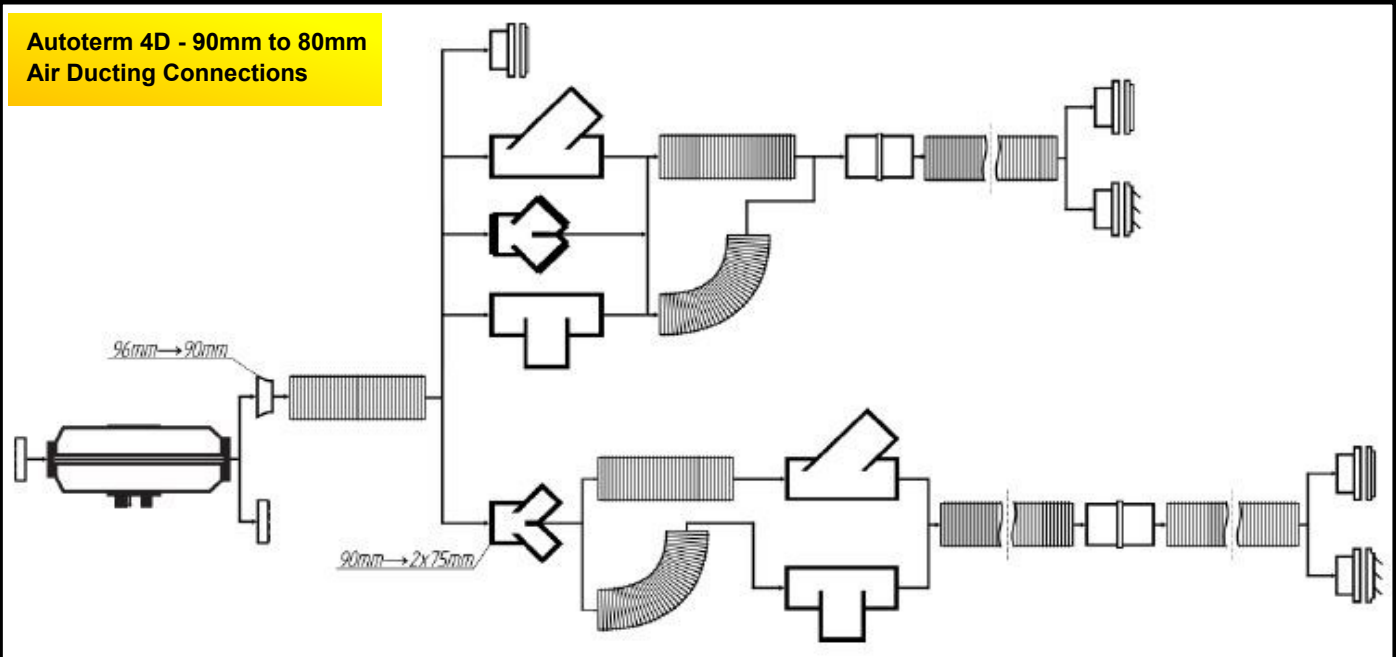

**Autoterm 4D - 90mm to 80mm
Air Ducting Connections**