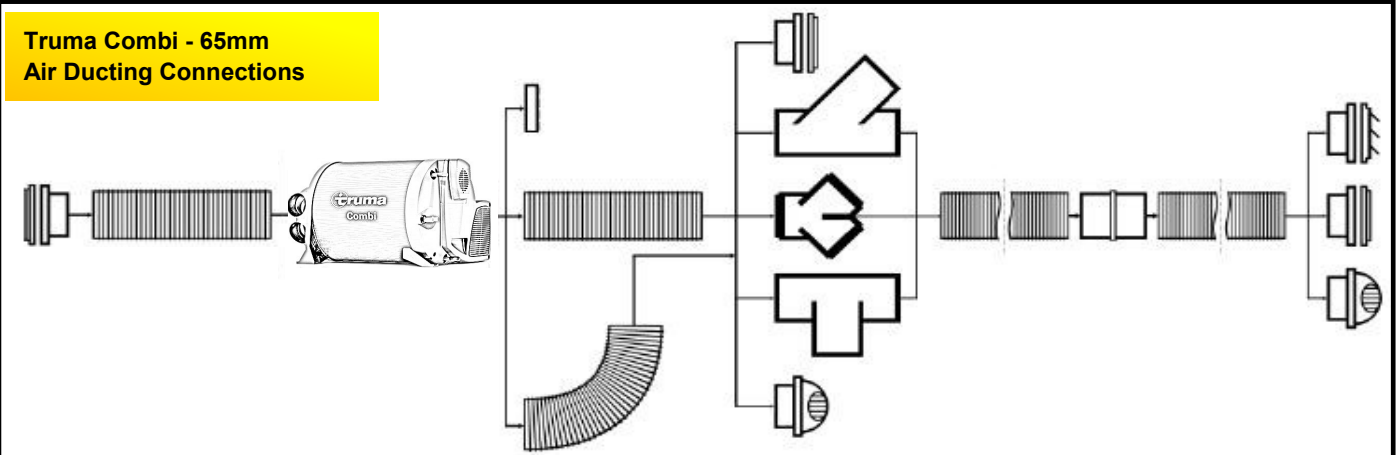

**Truma Combi - 65mm
Air Ducting Connections**