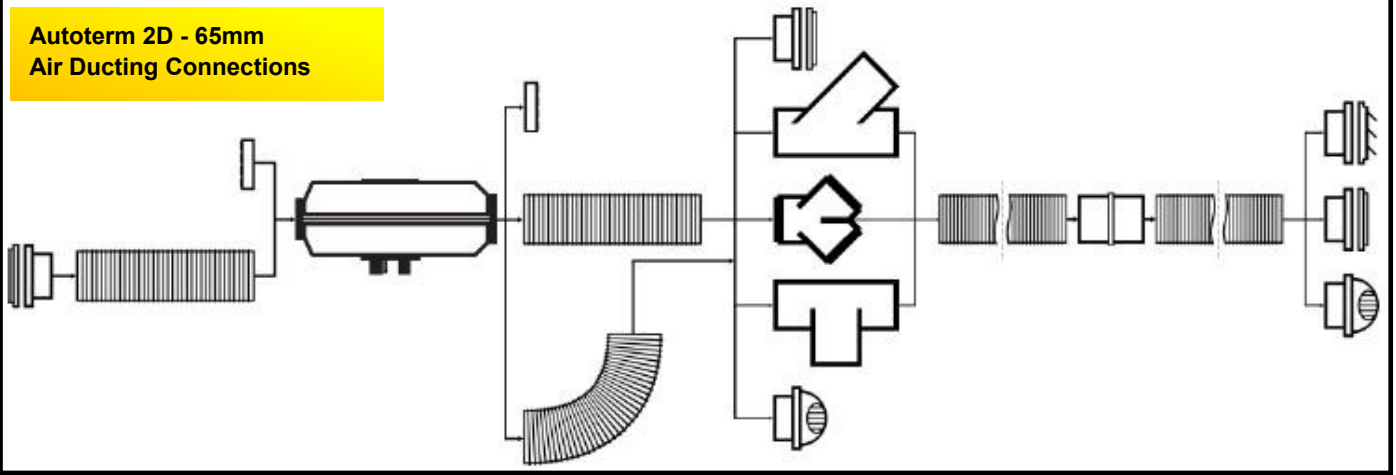

**Autoterm 2D - 65mm
Air Ducting Connections**