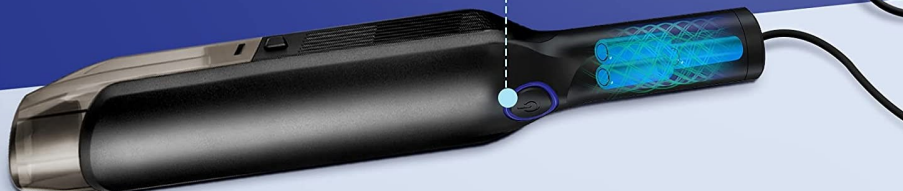

# Wet/Dry Amphibious Vacuum Cleaner

2 Speed with USB Port

Overall Length with Extension & Crevice Brush Attached: 500mm

## Super Long Lasting

4000mAh Lithium Battery

Charge Time:  
3-4 hours

Working Time:  
30mins

Fully  
Charged

Charging

Over-voltage  
protection

Over-current  
protection

Over-temperature  
protection

Effective and Fast. Low Noise

**HEPA Filter**

High efficiency particulate air filter  
Can be washed and reused.

Includes two additional extensions, washable HEPA filter and USB charging cable